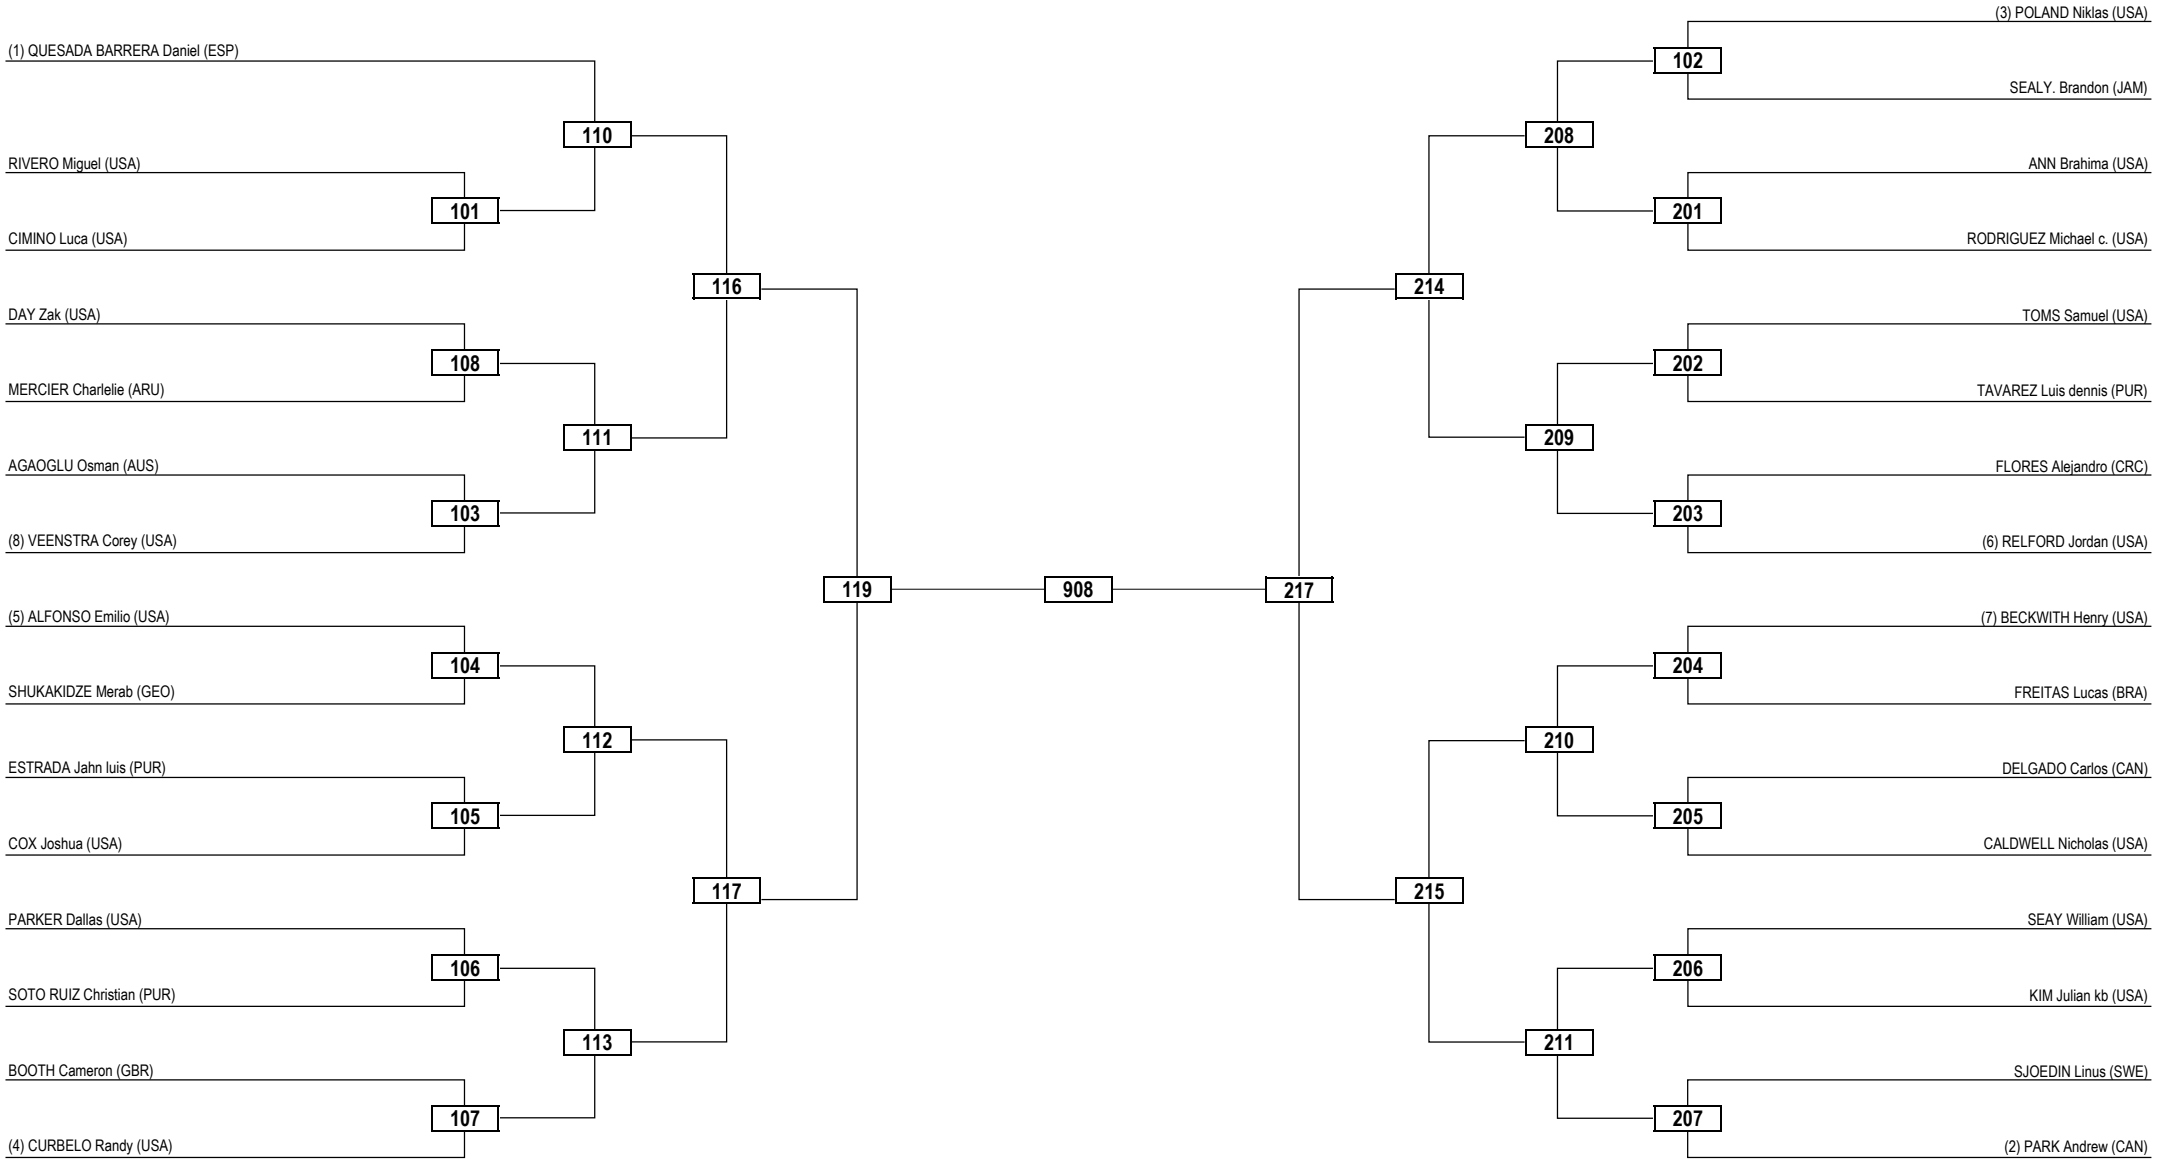

Round of 32   Round of 16   Quarter Finals   Semi Finals   Final   Semi Finals   Quarter Finals   Round of 16   Round of 32

LEGEND	RSC: Win by Referee Stop Contest	PTG: Win by Point Gap	SUP: Win by Superiority	DSQ: Win by Disqualification	DQB: Win by Disqualification for unsportsmanlike behavior	DWR: Double Withdrawal	R: Round
(x) Seed	PTF: Win by Final Score	GDP: Win by Golden Points	WDR: Win by Withdrawal	PUN: Win by Punitive Declaration	DDB: Double Disqualification for unsportsmanlike behavior	DDQ: Double Disqualification