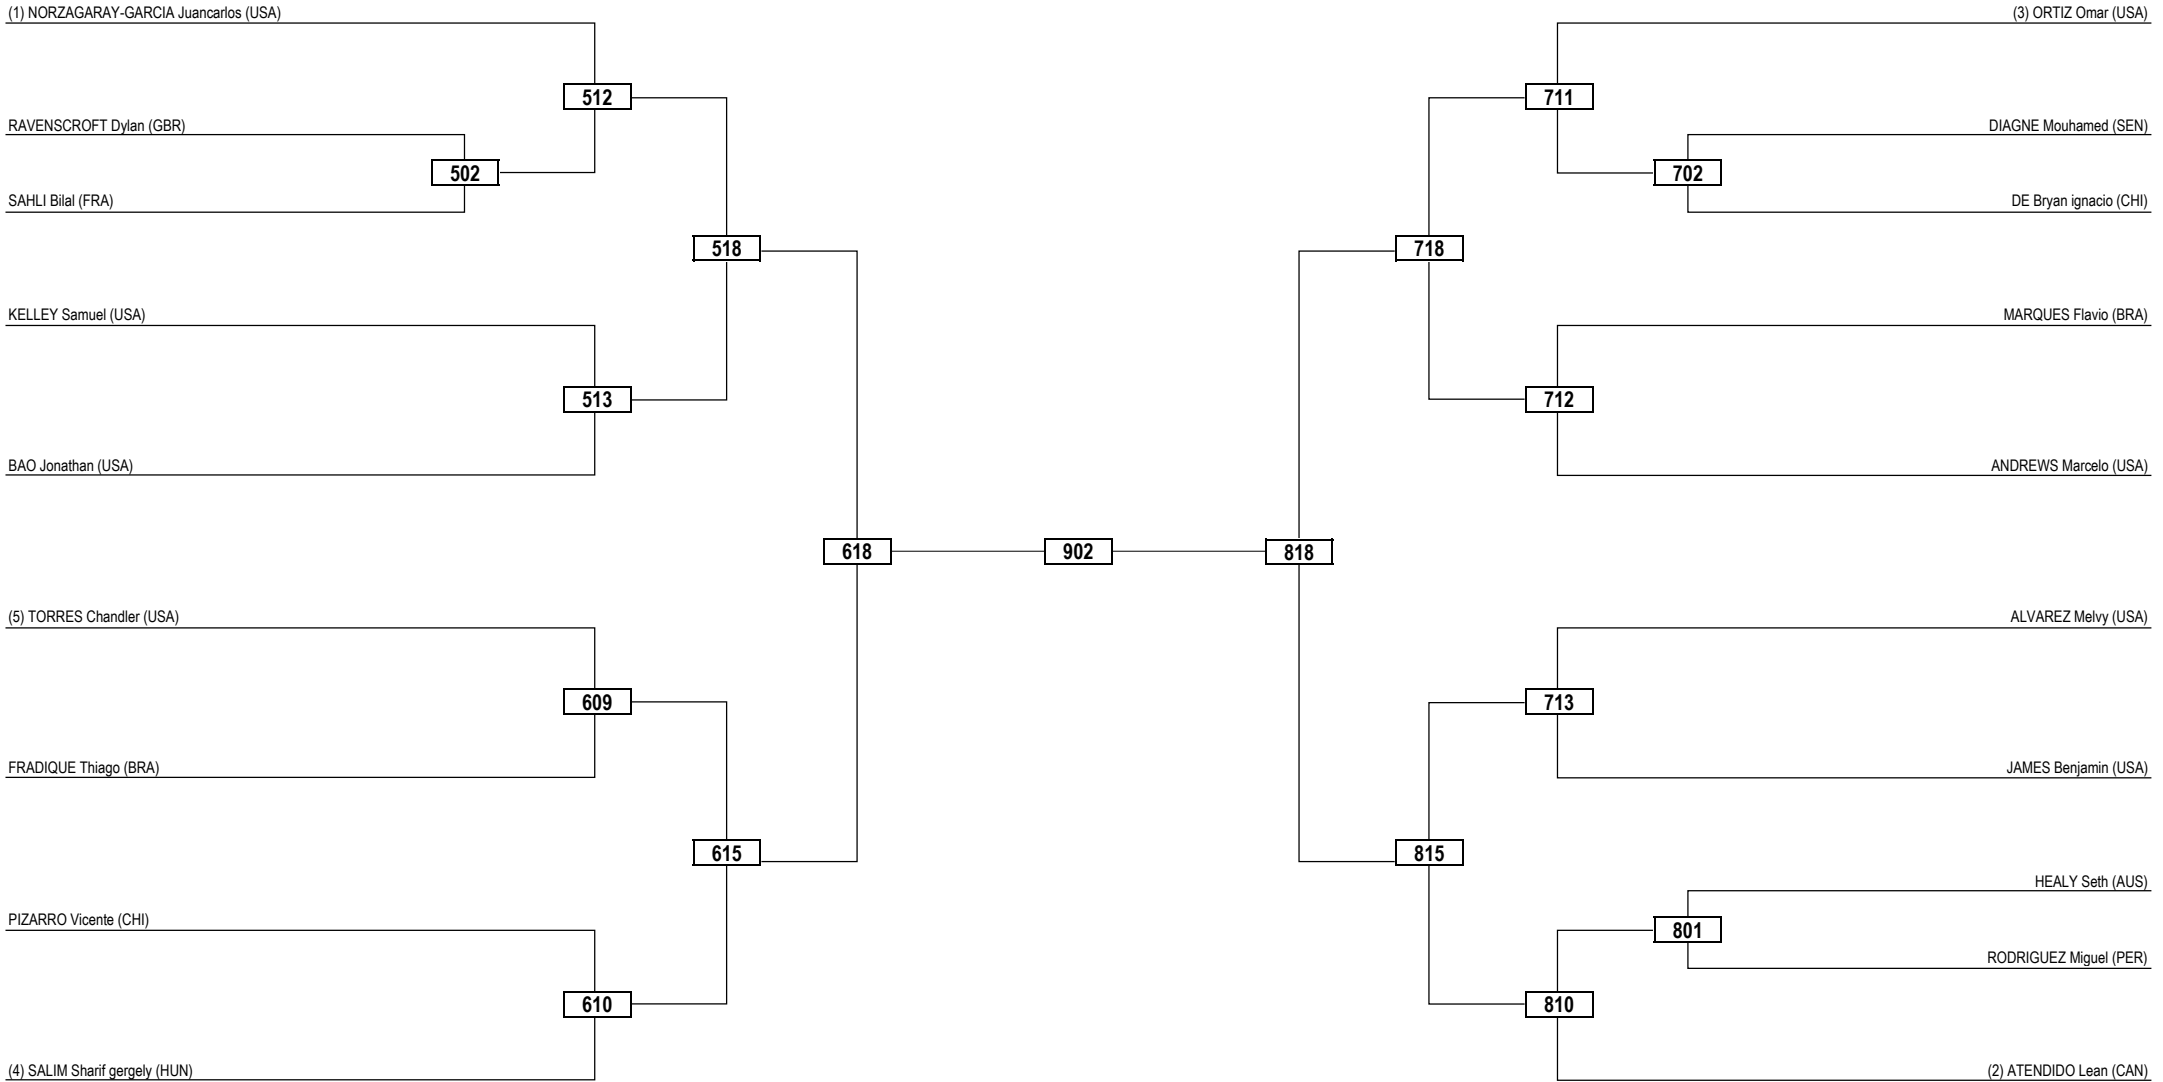

Round of 32 Round of 16 Quarter Finals Semi Finals Final Semi Finals Quarter Finals Round of 16 Round of 32

LEGEND	RSC: Win by Referee Stop Contest	PTG: Win by Point Gap	SUP: Win by Superiority	DSQ: Win by Disqualification	DQB: Win by Disqualification for unsportsmanlike behavior	DWR: Double Withdrawal	R: Round
(x) Seed	PTF: Win by Final Score	GDP: Win by Golden Points	WDR: Win by Withdrawal	PUN: Win by Punitive Declaration	DDB: Double Disqualification for unsportsmanlike behavior	DDQ: Double Disqualification	

Round of 64 Round of 32 Round of 16 Quarter Finals Semi Finals Final Semi Finals Quarter Finals Round of 16 Round of 32 Round of 64

LEGEND	RSC: Win by Referee Stop Contest	PTG: Win by Point Gap	SUP: Win by Superiority	DSQ: Win by Disqualification	DQB: Win by Disqualification for unsportsmanlike behavior	DWR: Double Withdrawal	R: Round
(x) Seed	PTF: Win by Final Score	GDP: Win by Golden Points	WDR: Win by Withdrawal	PUN: Win by Punitive Declaration	DDB: Double Disqualification for unsportsmanlike behavior	DDQ: Double Disqualification	