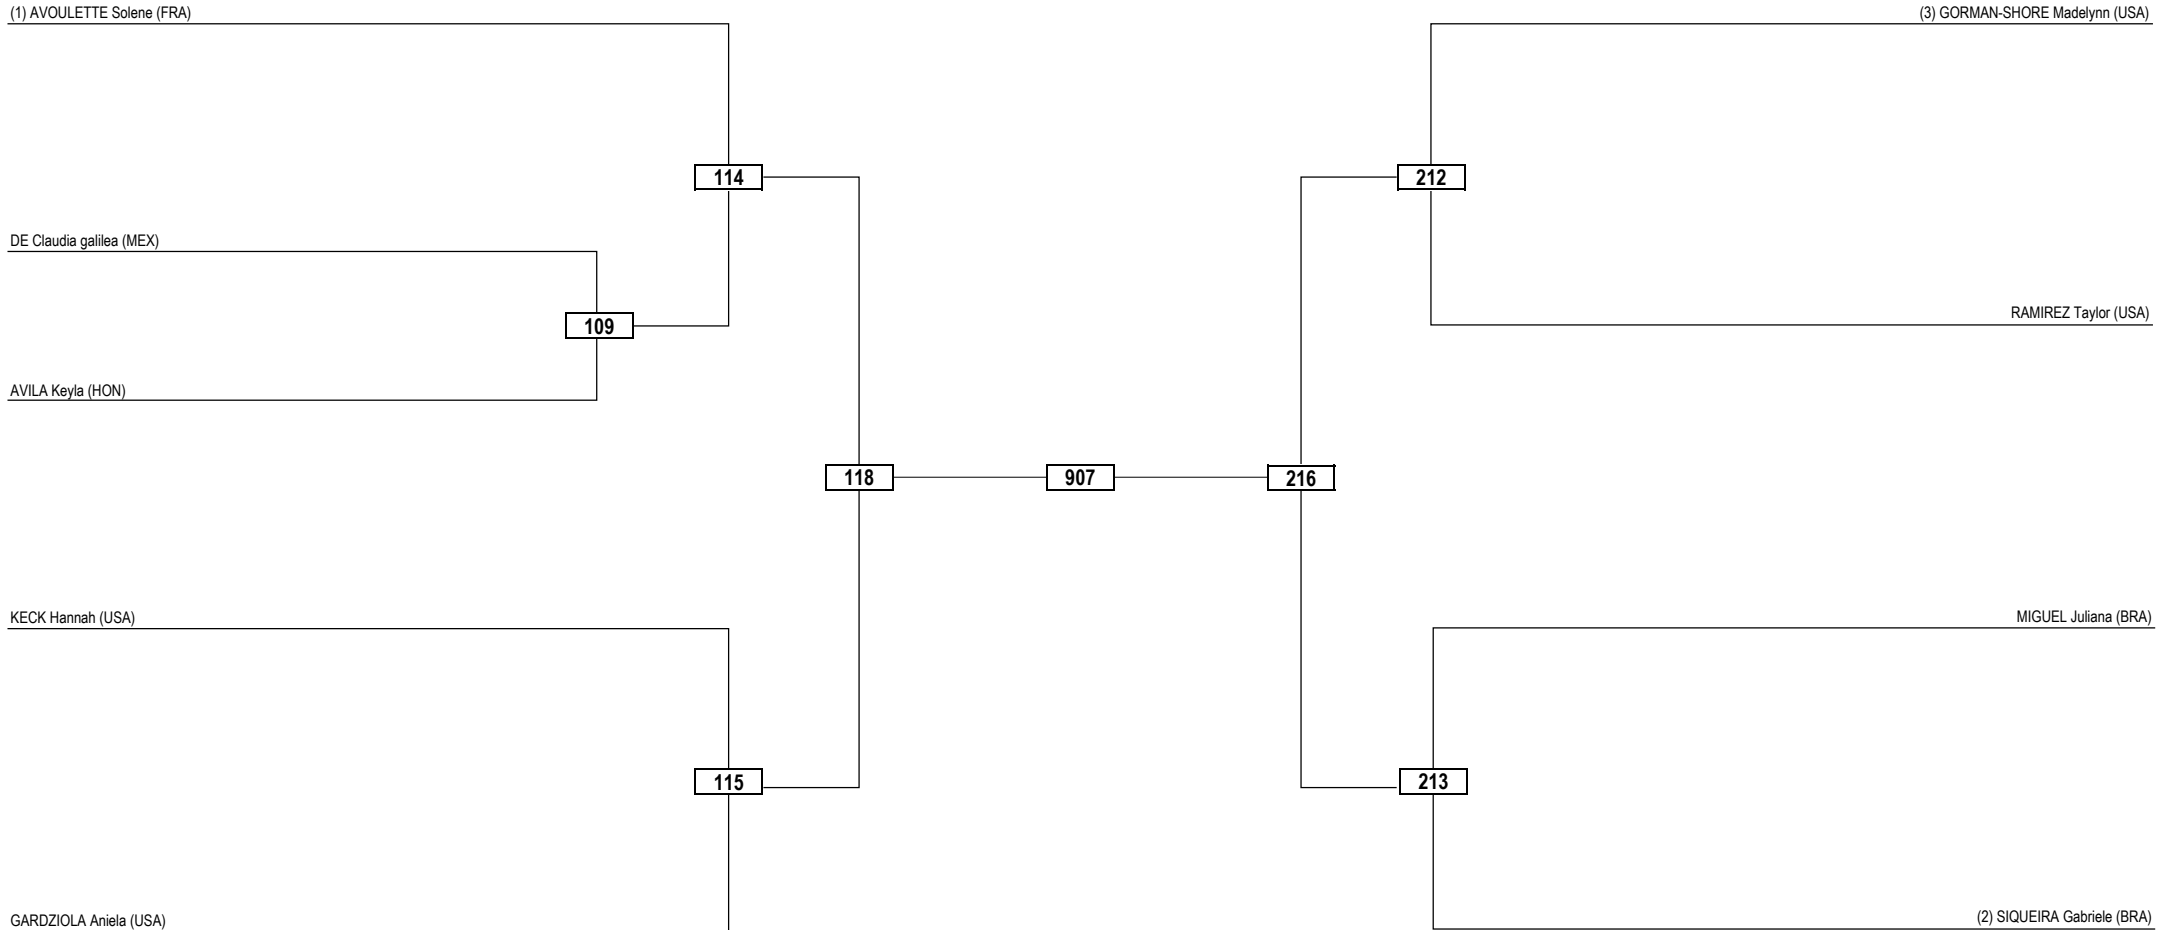

Round of 16 Quarter Finals Semi Finals Final Semi Finals Quarter Finals Round of 16

LEGEND	RSC: Win by Referee Stop Contest	PTG: Win by Point Gap	SUP: Win by Superiority	DSQ: Win by Disqualification	DQB: Win by Disqualification for unsportsmanlike behavior	DWR: Double Withdrawal	R: Round
(x) Seed	PTF: Win by Final Score	GDP: Win by Golden Points	WDR: Win by Withdrawal	PUN: Win by Punitive Declaration	DDB: Double Disqualification for unsportsmanlike behavior	DDQ: Double Disqualification	