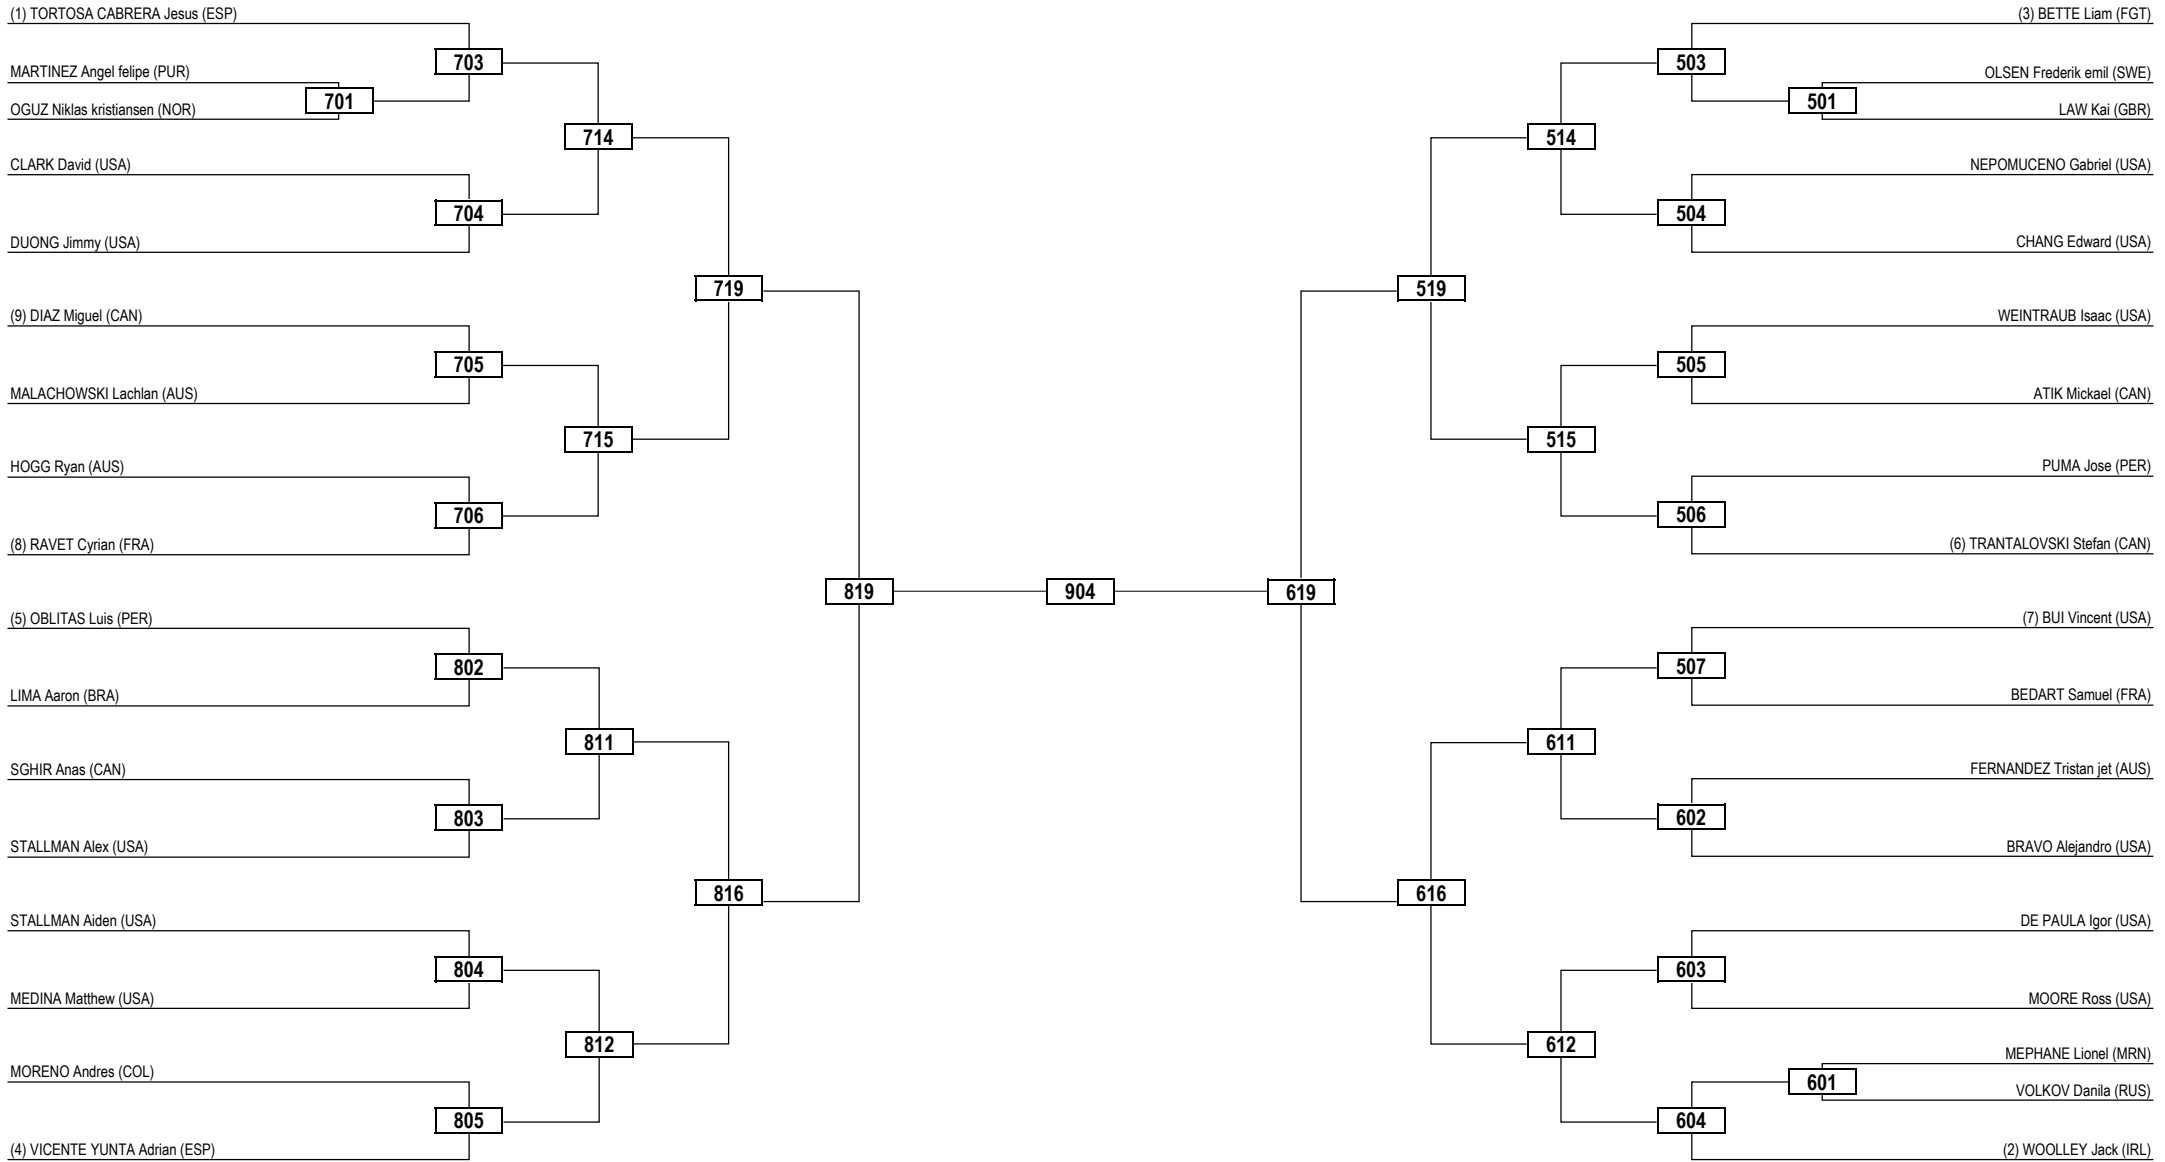

Round of 32 Round of 16 Quarter Finals Semi Finals Final Semi Finals Quarter Finals Round of 16 Round of 32

LEGEND	RSC: Win by Referee Stop Contest	PTG: Win by Point Gap	SUP: Win by Superiority	DSQ: Win by Disqualification	DQB: Win by Disqualification for unsportsmanlike behavior	DWR: Double Withdrawal	R: Round
(x) Seed	PTF: Win by Final Score	GDP: Win by Golden Points	WDR: Win by Withdrawal	PUN: Win by Punitive Declaration	DDB: Double Disqualification for unsportsmanlike behavior	DDQ: Double Disqualification	

Round of 64 Round of 32 Round of 16 Quarter Finals Semi Finals Final Semi Finals Quarter Finals Round of 16 Round of 32 Round of 64

LEGEND	RSC: Win by Referee Stop Contest	PTG: Win by Point Gap	SUP: Win by Superiority	DSQ: Win by Disqualification	DQB: Win by Disqualification for unsportsmanlike behavior	DWR: Double Withdrawal	R: Round
(x) Seed	PTF: Win by Final Score	GDP: Win by Golden Points	WDR: Win by Withdrawal	PUN: Win by Punitive Declaration	DDB: Double Disqualification for unsportsmanlike behavior	DDQ: Double Disqualification	