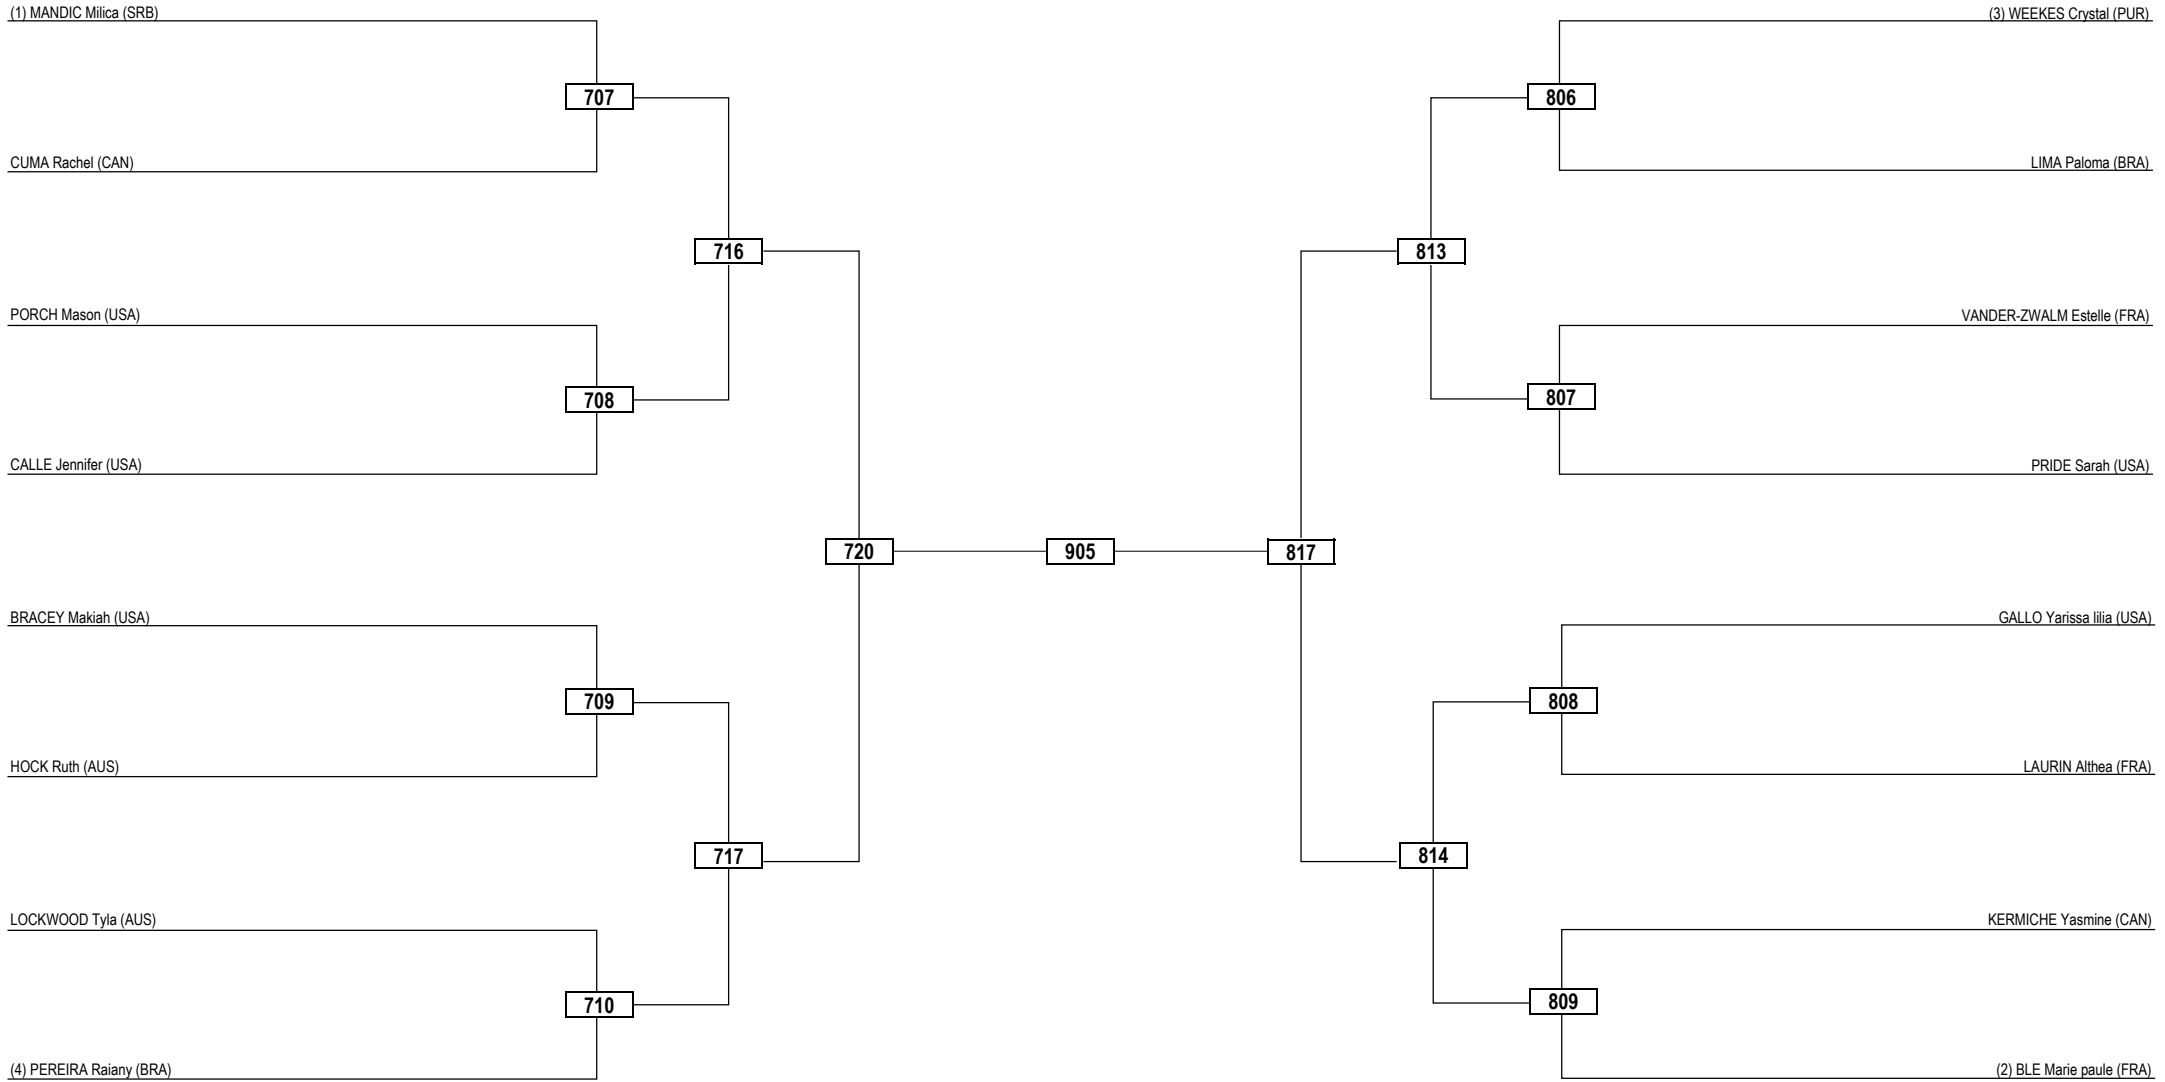

Round of 32 Round of 16 Quarter Finals Semi Finals Final Semi Finals Quarter Finals Round of 16 Round of 32

LEGEND	RSC: Win by Referee Stop Contest	PTG: Win by Point Gap	SUP: Win by Superiority	DSQ: Win by Disqualification	DQB: Win by Disqualification for unsportsmanlike behavior	DWR: Double Withdrawal	R: Round
(x) Seed	PTF: Win by Final Score	GDP: Win by Golden Points	WDR: Win by Withdrawal	PUN: Win by Punitive Declaration	DDB: Double Disqualification for unsportsmanlike behavior	DDQ: Double Disqualification	

Round of 16 Quarter Finals Semi Finals Final Semi Finals Quarter Finals Round of 16

LEGEND	RSC: Win by Referee Stop Contest	PTG: Win by Point Gap	SUP: Win by Superiority	DSQ: Win by Disqualification	DQB: Win by Disqualification for unsportsmanlike behavior	DWR: Double Withdrawal	R: Round
(x) Seed	PTF: Win by Final Score	GDP: Win by Golden Points	WDR: Win by Withdrawal	PUN: Win by Punitive Declaration	DDB: Double Disqualification for unsportsmanlike behavior	DDQ: Double Disqualification	