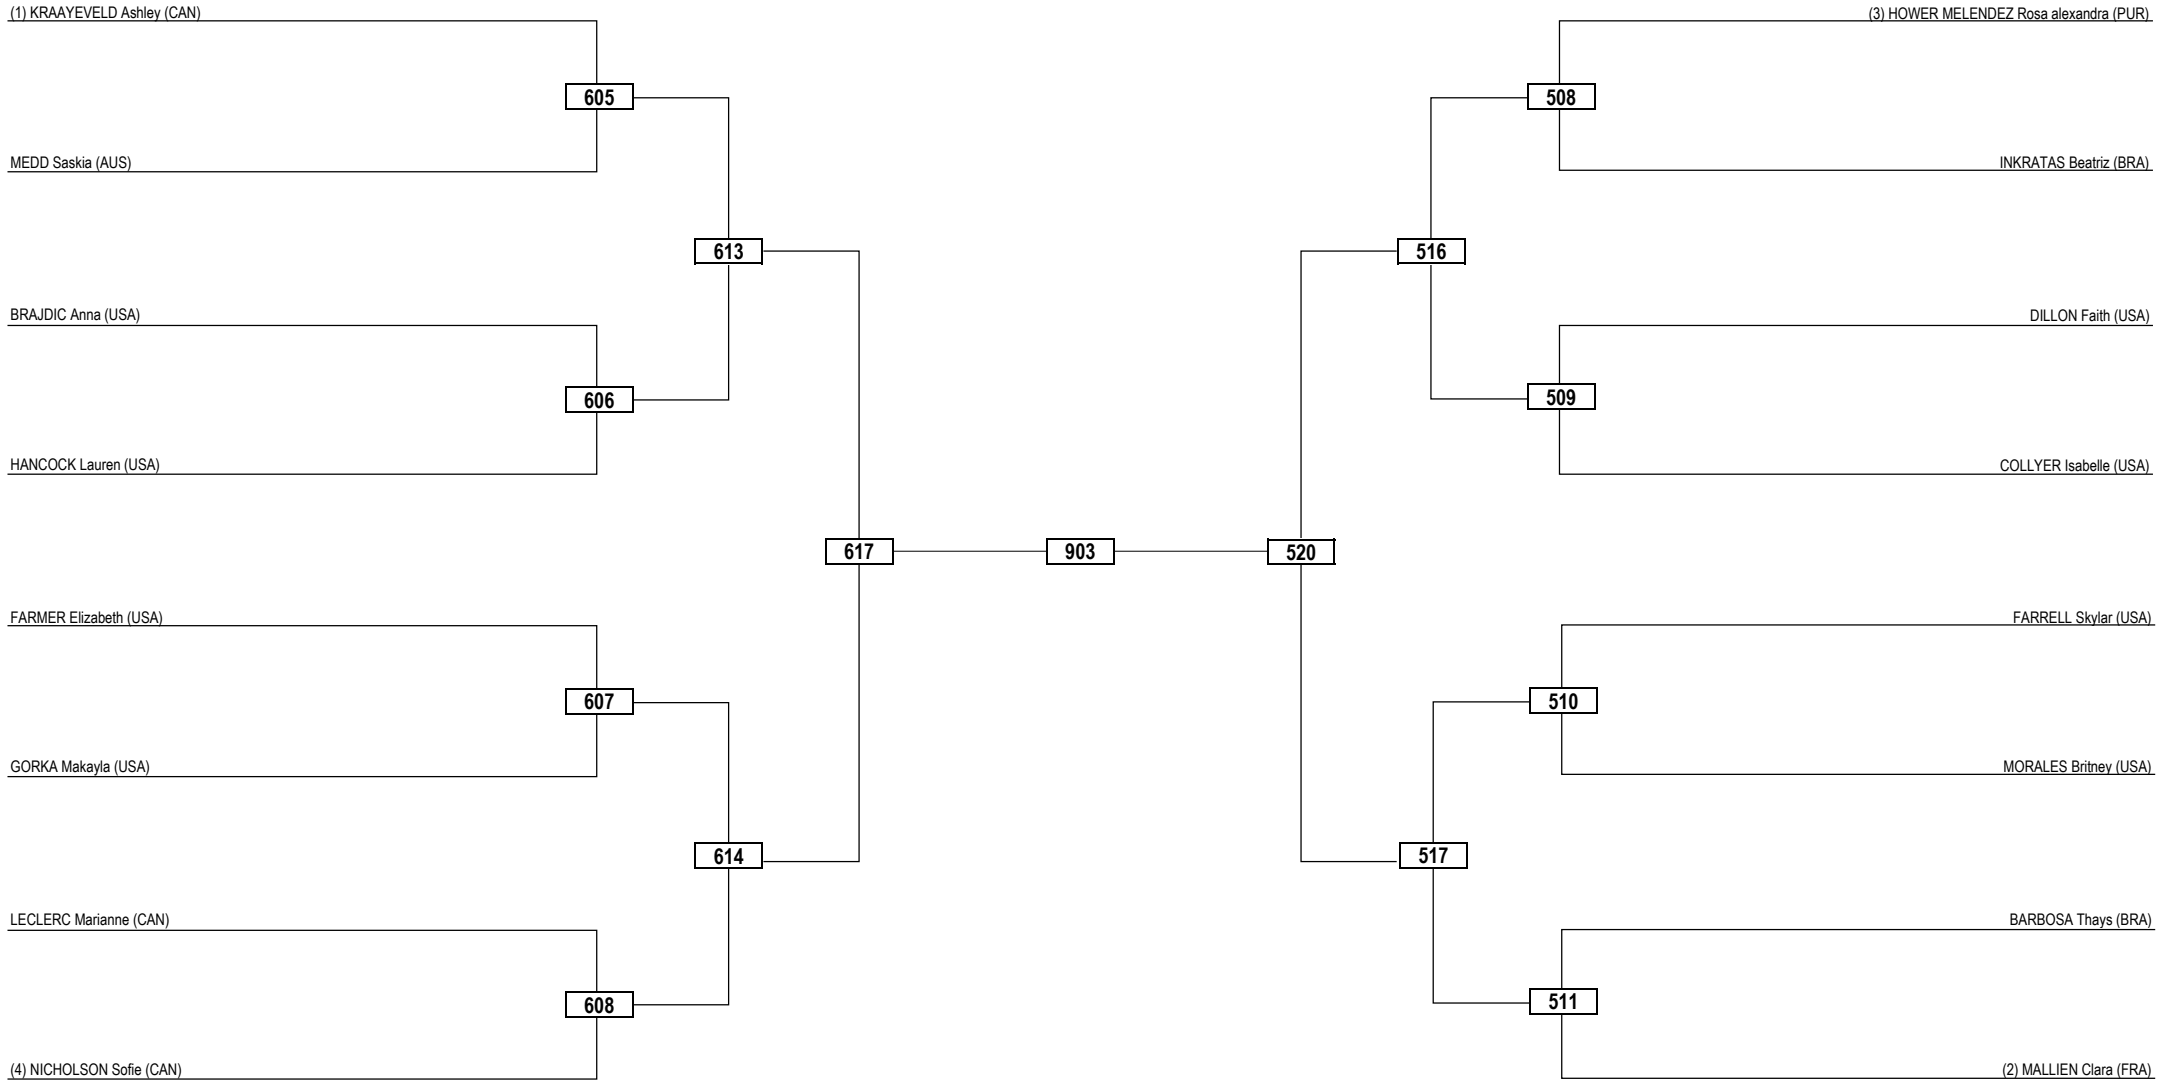

Round of 16   Quarter Finals   Semi Finals   Final   Semi Finals   Quarter Finals   Round of 16

LEGEND	RSC: Win by Referee Stop Contest	PTG: Win by Point Gap	SUP: Win by Superiority	DSQ: Win by Disqualification	DQB: Win by Disqualification for unsportsmanlike behavior	DWR: Double Withdrawal	R: Round
(x) Seed	PTF: Win by Final Score	GDP: Win by Golden Points	WDR: Win by Withdrawal	PUN: Win by Punitive Declaration	DDB: Double Disqualification for unsportsmanlike behavior	DDQ: Double Disqualification