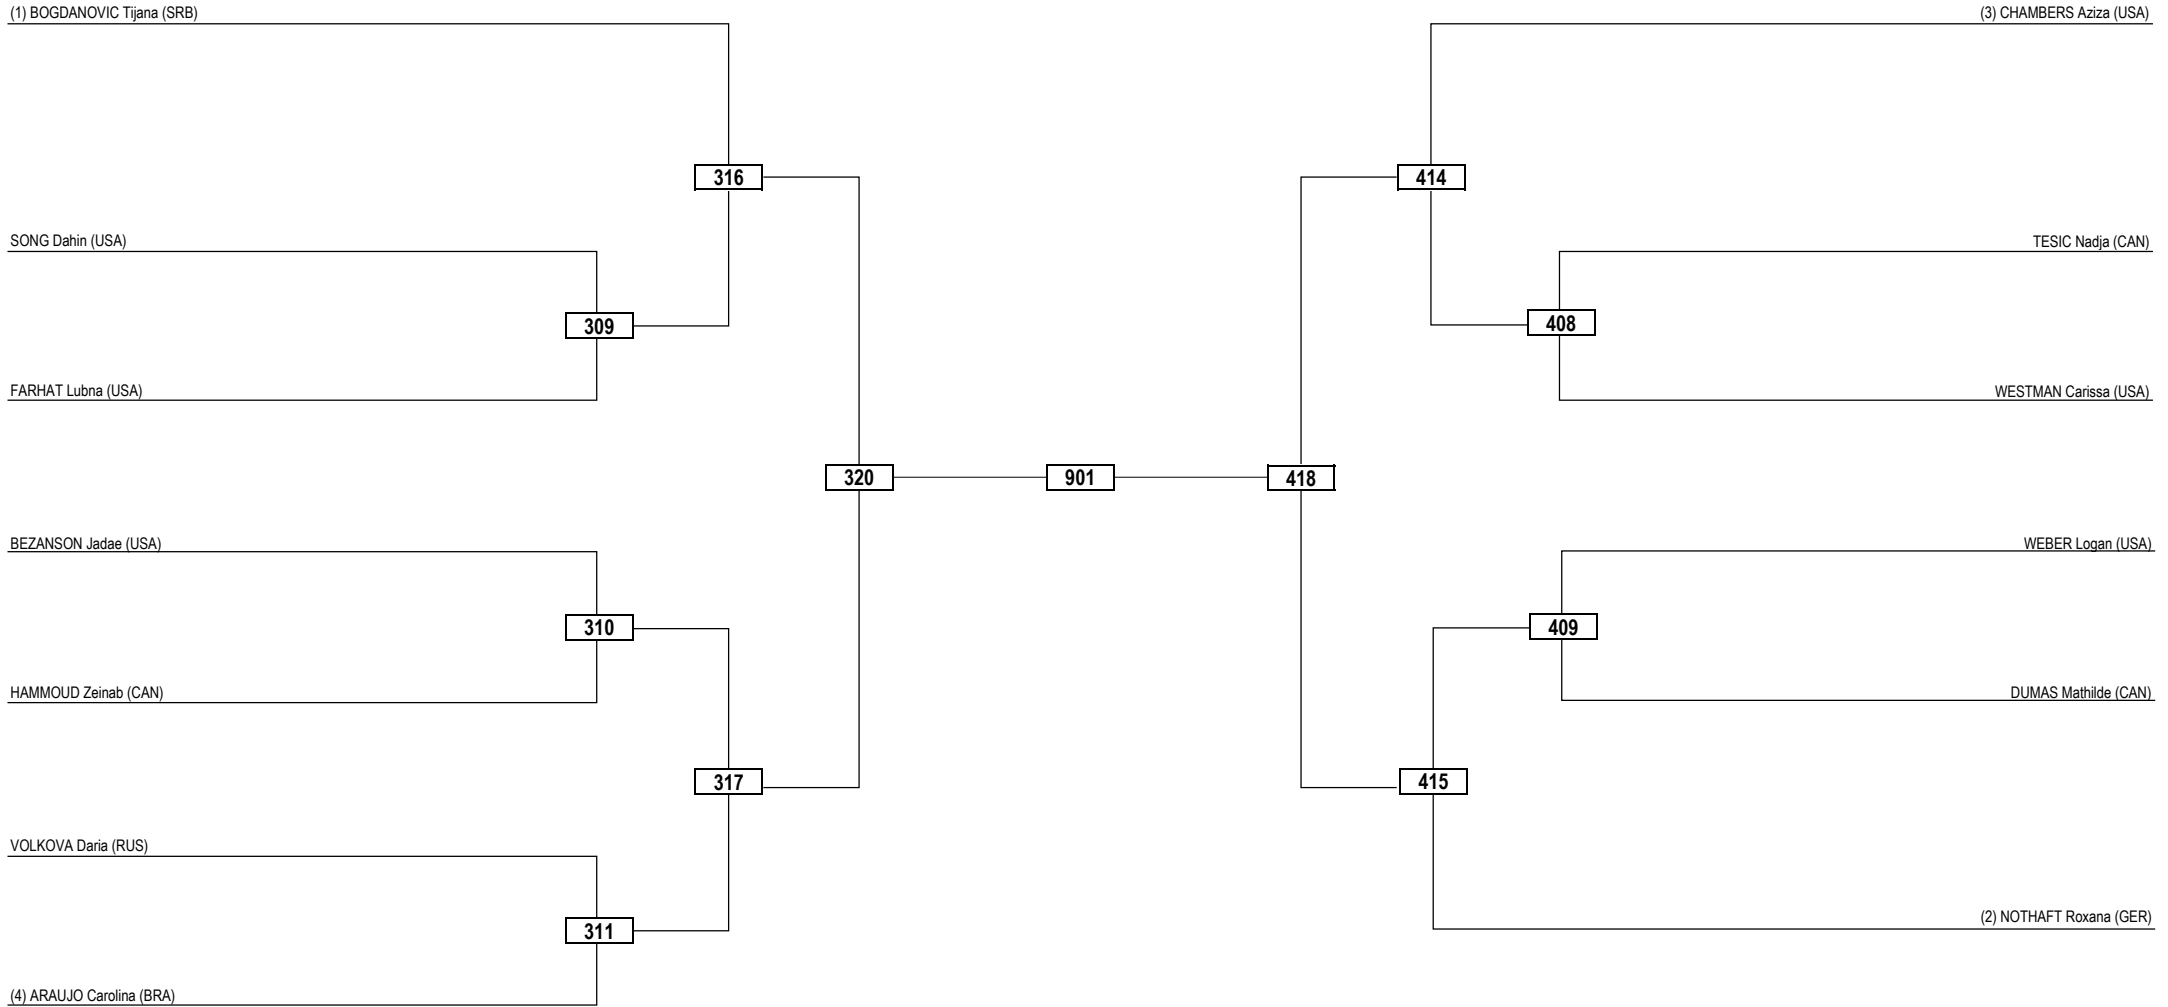

Round of 32 Round of 16 Quarter Finals Semi Finals Final Semi Finals Quarter Finals Round of 16 Round of 32

LEGEND	RSC: Win by Referee Stop Contest	PTG: Win by Point Gap	SUP: Win by Superiority	DSQ: Win by Disqualification	DQB: Win by Disqualification for unsportsmanlike behavior	DWR: Double Withdrawal	R: Round
(x) Seed	PTF: Win by Final Score	GDP: Win by Golden Points	WDR: Win by Withdrawal	PUN: Win by Punitive Declaration	DDB: Double Disqualification for unsportsmanlike behavior	DDQ: Double Disqualification	

Round of 16 Quarter Finals Semi Finals Final Semi Finals Quarter Finals Round of 16

LEGEND	RSC: Win by Referee Stop Contest	PTG: Win by Point Gap	SUP: Win by Superiority	DSQ: Win by Disqualification	DQB: Win by Disqualification for unsportsmanlike behavior	DWR: Double Withdrawal	R: Round
(x) Seed	PTF: Win by Final Score	GDP: Win by Golden Points	WDR: Win by Withdrawal	PUN: Win by Punitive Declaration	DDB: Double Disqualification for unsportsmanlike behavior	DDQ: Double Disqualification	