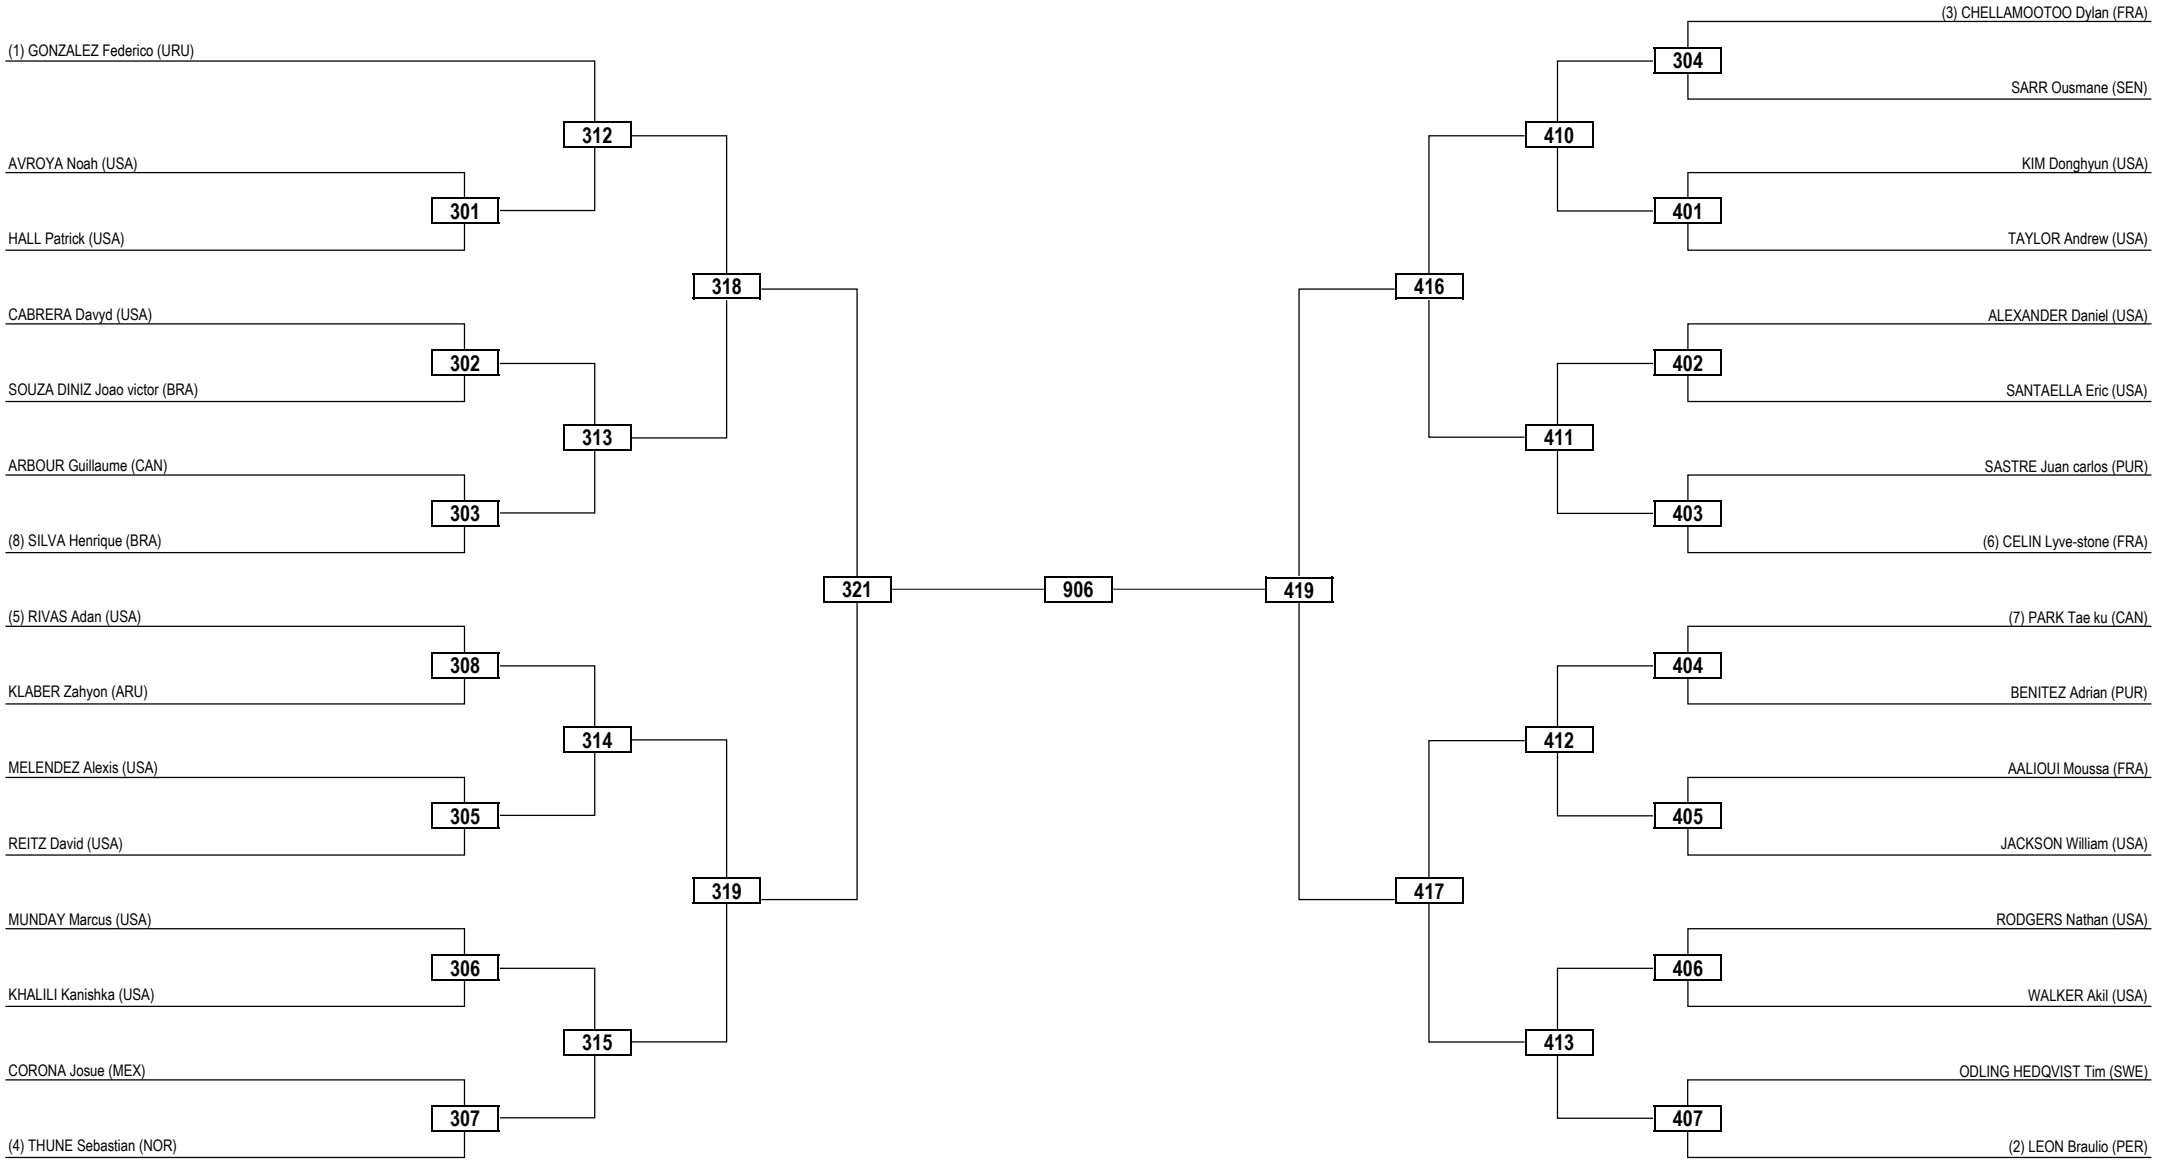

Round of 32 Round of 16 Quarter Finals Semi Finals Final Semi Finals Quarter Finals Round of 16 Round of 32

LEGEND	RSC: Win by Referee Stop Contest	PTG: Win by Point Gap	SUP: Win by Superiority	DSQ: Win by Disqualification	DQB: Win by Disqualification for unsportsmanlike behavior	DWR: Double Withdrawal	R: Round
(x) Seed	PTF: Win by Final Score	GDP: Win by Golden Points	WDR: Win by Withdrawal	PUN: Win by Punitive Declaration	DDB: Double Disqualification for unsportsmanlike behavior	DDQ: Double Disqualification	

Round of 64 Round of 32 Round of 16 Quarter Finals Semi Finals Final Semi Finals Quarter Finals Round of 16 Round of 32 Round of 64

LEGEND	RSC: Win by Referee Stop Contest	PTG: Win by Point Gap	SUP: Win by Superiority	DSQ: Win by Disqualification	DQB: Win by Disqualification for unsportsmanlike behavior	DWR: Double Withdrawal	R: Round
(x) Seed	PTF: Win by Final Score	GDP: Win by Golden Points	WDR: Win by Withdrawal	PUN: Win by Punitive Declaration	DDB: Double Disqualification for unsportsmanlike behavior	DDQ: Double Disqualification	