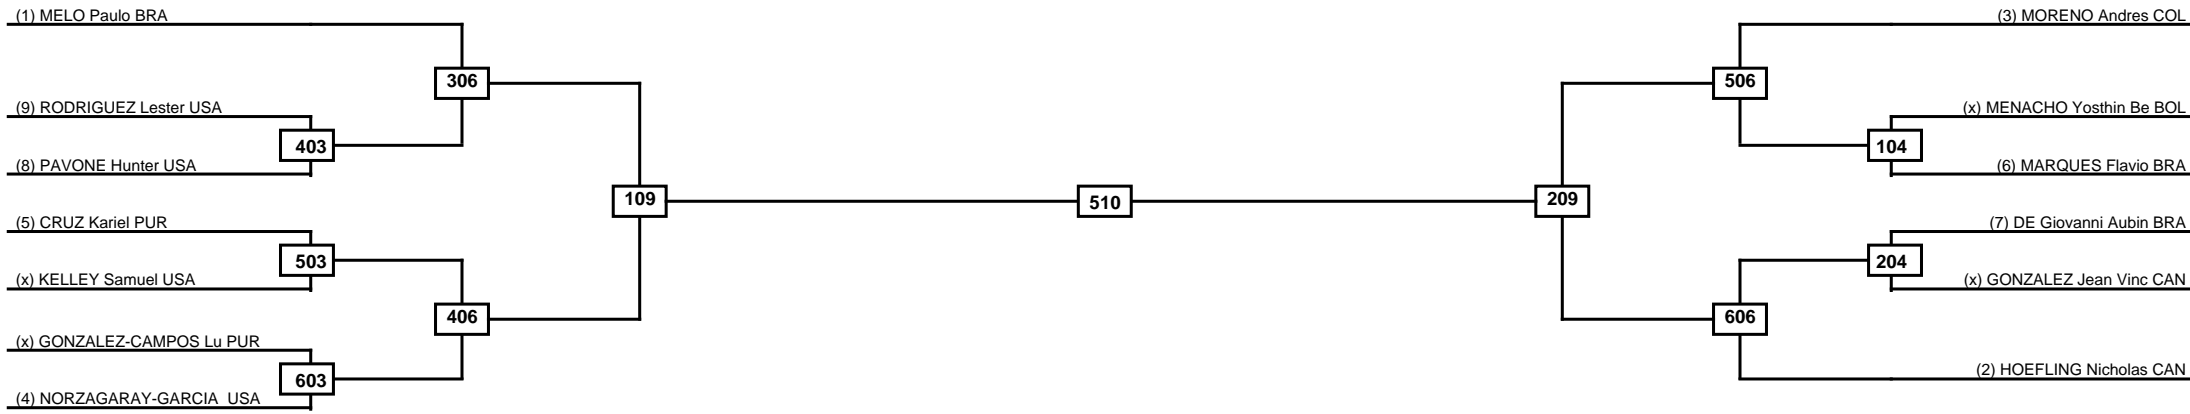

Classification

LEGEND	RSC: Win by Referee stops contest	PTG: Win by Point gap	SUP: Win by Superiority	DSQ: Win by Disqualification	DQB: Win by Disqualification for Unsportsmanlike behavior	DWR: Win by double Withdrawal	R: Round
	(x)Seed	PFT: Win by Final score	GDP: Win by Golden points	WDR: Win by Withdrawal	PUN: Win by Punitive declaration	DDB: Double disqualification for Unsportsmanlike behavior	DDQ: Double Disqualification

Round of 32
Round of 16
Quarterfinals
Semifinals
Final
Semifinals
Quarterfinals
Round of 16
Round of 32

Classification

LEGEND RSC: Win by Referee stops contest PTG: Win by Point gap SUP: Win by Superiority DSQ: Win by Disqualification DQB: Win by Disqualification for Unsportsmanlike behavior DWR: Win by double Withdrawal R: Round
 (x)Seed PFT: Win by Final score GDP: Win by Golden points WDR: Win by Withdrawal PUN: Win by Punitive declaration DDB: Double disqualification for Unsportsmanlike behavior DDQ: Double Disqualification

Round of 16	Quarterfinals	Semifinals	Final	Semifinals	Quarterfinals	Round of 16
-------------	---------------	------------	-------	------------	---------------	-------------

Classification

LEGEND	RSC: Win by Referee stops contest	PTG: Win by Point gap	SUP: Win by Superiority	DSQ: Win by Disqualification	DQB: Win by Disqualification for Unsportsmanlike behavior	DWR: Win by double Withdrawal	R: Round
	(x)Seed	PFT: Win by Final score	GDP: Win by Golden points	WDR: Win by Withdrawal	PUN: Win by Punitive declaration	DDB: Double disqualification for Unsportsmanlike behavior	DDQ: Double Disqualification