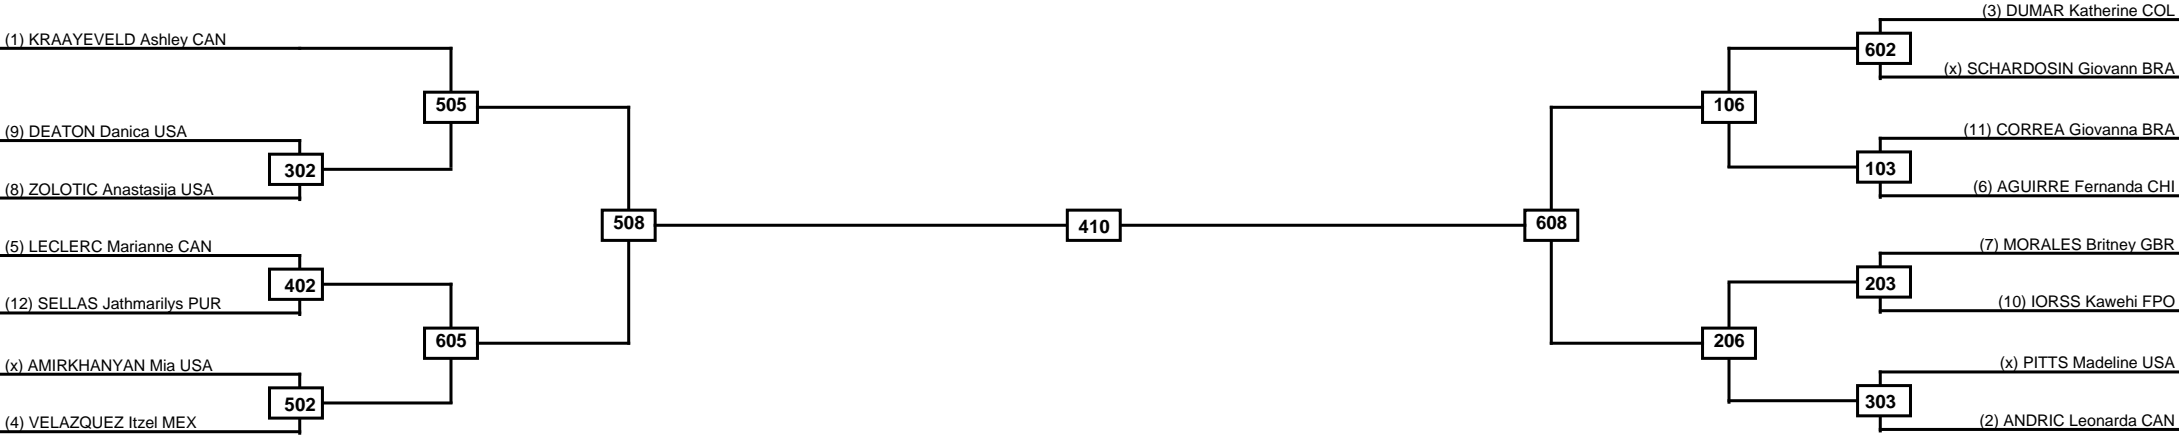

Round of 16
Quarterfinals
Semifinals
Final
Semifinals
Quarterfinals
Round of 16

Classification

LEGEND	RSC: Win by Referee stops contest	PTG: Win by Point gap	SUP: Win by Superiority	DSQ: Win by Disqualification	DQB: Win by Disqualification for Unsportsmanlike behavior	DWR: Win by double Withdrawal	R: Round
(x)Seed	PFT: Win by Final score	GDP: Win by Golden points	WDR: Win by Withdrawal	PUN: Win by Punitive declaration	DDB: Double disqualification for Unsportsmanlike behavior	DDQ: Double Disqualification