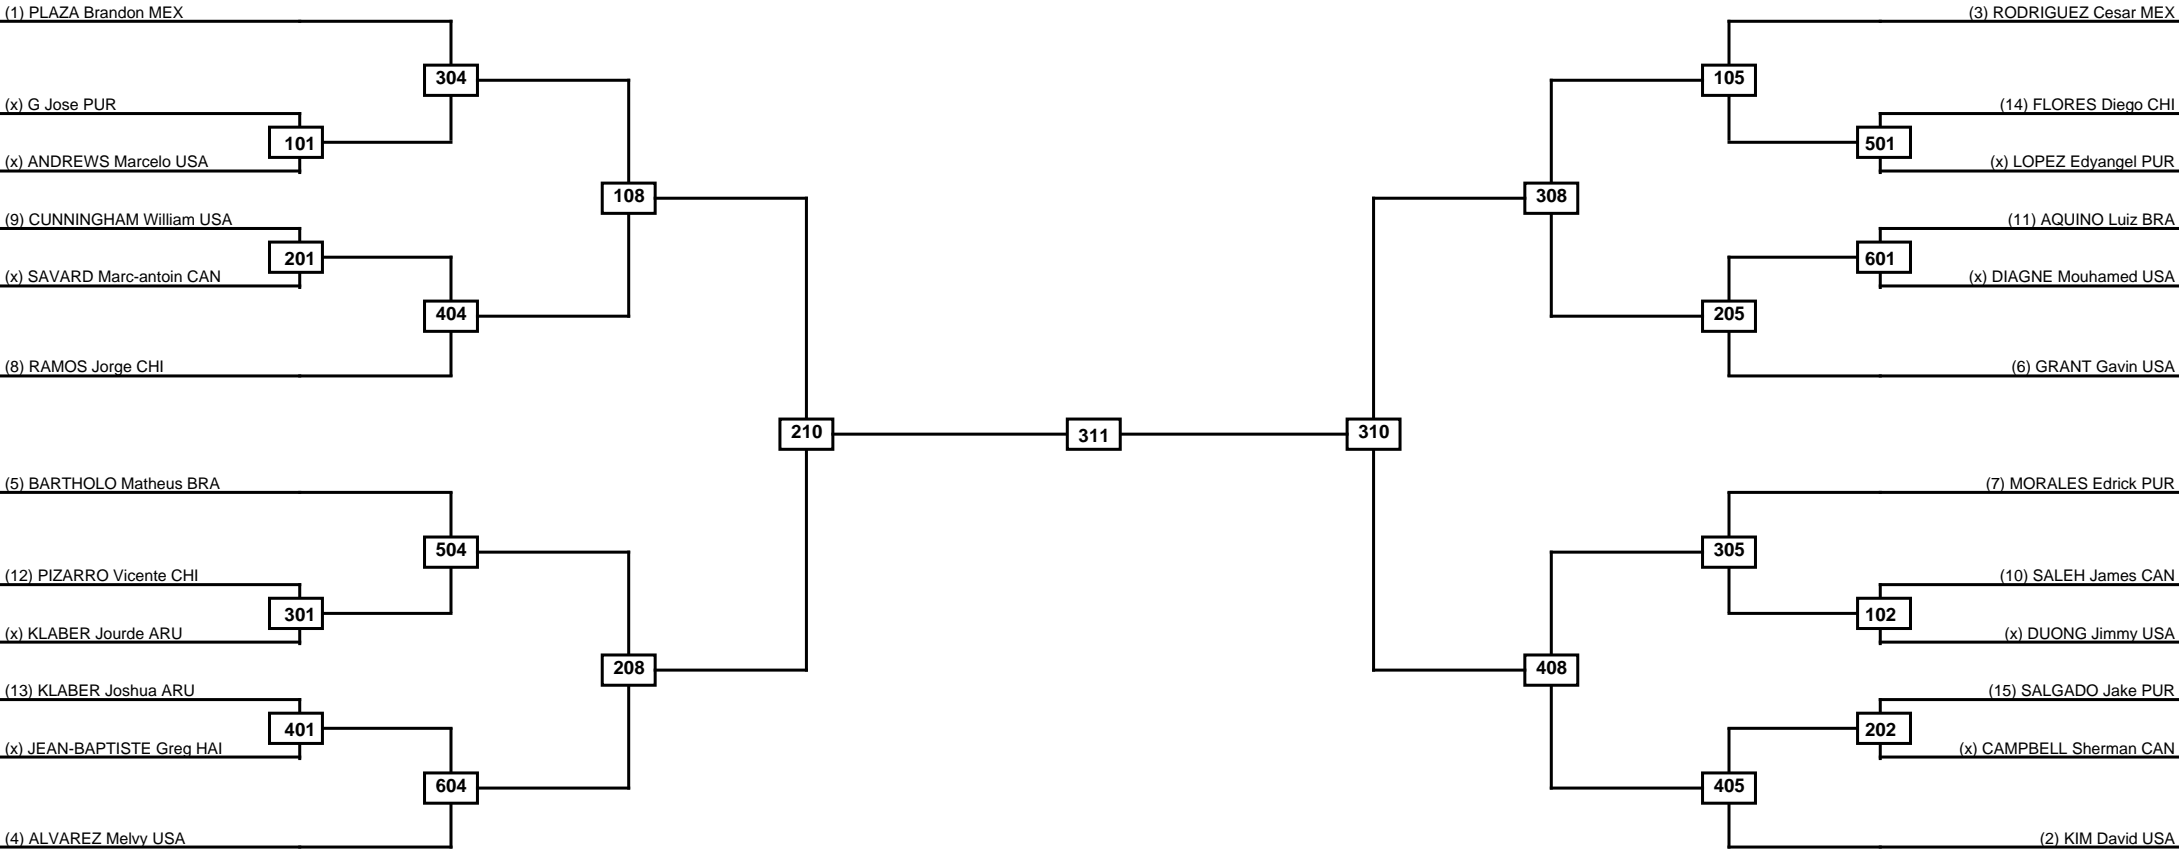

Classification

LEGEND	RSC: Win by Referee stops contest	PTG: Win by Point gap	SUP: Win by Superiority	DSQ: Win by Disqualification	DQB: Win by Disqualification for Unsportsmanlike behavior	DWR: Win by double Withdrawal	R: Round
	(x)Seed	PFT: Win by Final score	GDP: Win by Golden points	WDR: Win by Withdrawal	PUN: Win by Punitive declaration	DDB: Double disqualification for Unsportsmanlike behavior	DDQ: Double Disqualification

Round of 32
Round of 16
Quarterfinals
Semifinals
Final
Semifinals
Quarterfinals
Round of 16
Round of 32

Classification

LEGEND RSC: Win by Referee stops contest PTG: Win by Point gap SUP: Win by Superiority DSQ: Win by Disqualification DQB: Win by Disqualification for Unsportsmanlike behavior DWR: Win by double Withdrawal R: Round
 (x)Seed PFT: Win by Final score GDP: Win by Golden points WDR: Win by Withdrawal PUN: Win by Punitive declaration DDB: Double disqualification for Unsportsmanlike behavior DDQ: Double Disqualification

Round of 16	Quarterfinals	Semifinals	Final	Semifinals	Quarterfinals	Round of 16
-------------	---------------	------------	-------	------------	---------------	-------------

Classification

LEGEND	RSC: Win by Referee stops contest	PTG: Win by Point gap	SUP: Win by Superiority	DSQ: Win by Disqualification	DQB: Win by Disqualification for Unsportsmanlike behavior	DWR: Win by double Withdrawal	R: Round
	(x)Seed	PFT: Win by Final score	GDP: Win by Golden points	WDR: Win by Withdrawal	PUN: Win by Punitive declaration	DDB: Double disqualification for Unsportsmanlike behavior	DDQ: Double Disqualification