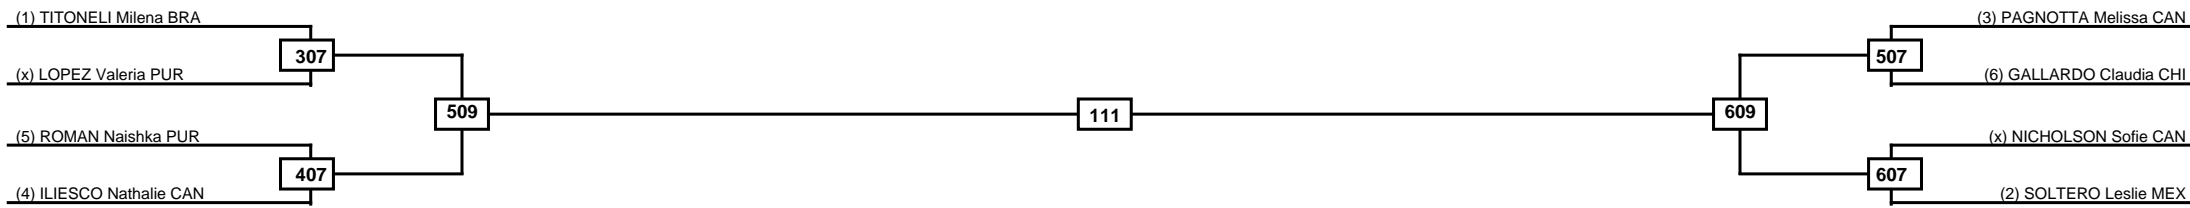

Round of 16	Quarterfinals	Semifinals	Final	Semifinals	Quarterfinals	Round of 16
-------------	---------------	------------	-------	------------	---------------	-------------

Classification

LEGEND	RSC: Win by Referee stops contest	PTG: Win by Point gap	SUP: Win by Superiority	DSQ: Win by Disqualification	DQB: Win by Disqualification for Unsportsmanlike behavior	DWR: Win by double Withdrawal	R: Round
	(x)Seed	PFT: Win by Final score	GDP: Win by Golden points	WDR: Win by Withdrawal	PUN: Win by Punitive declaration	DDB: Double disqualification for Unsportsmanlike behavior	DDQ: Double Disqualification

Semifinals	Final	Semifinals
-------------------	--------------	-------------------

(1) GORMAN-SHORE Madel USA

211

110

(2) MORAIS Ana BRA

(x) SHIPMAN Aliyah HAI

Classification

LEGEND	RSC: Win by Referee stops contest	PTG: Win by Point gap	SUP: Win by Superiority	DSQ: Win by Disqualification	DQB: Win by Disqualification for Unsportsmanlike behavior	DWR: Win by double Withdrawal	R: Round
(x)Seed	PFT: Win by Final score	GDP: Win by Golden points	WDR: Win by Withdrawal	PUN: Win by Punitive declaration	DDB: Double disqualification for Unsportsmanlike behavior	DDQ: Double Disqualification	

Quarterfinals	Semifinals	Final	Semifinals	Quarterfinals
---------------	------------	-------	------------	---------------

Classification

LEGEND	RSC: Win by Referee stops contest	PTG: Win by Point gap	SUP: Win by Superiority	DSQ: Win by Disqualification	DQB: Win by Disqualification for Unsportsmanlike behavior	DWR: Win by double Withdrawal	R: Round
(x)Seed	PFT: Win by Final score	GDP: Win by Golden points	WDR: Win by Withdrawal	PUN: Win by Punitive declaration	DDB: Double disqualification for Unsportsmanlike behavior	DDQ: Double Disqualification	