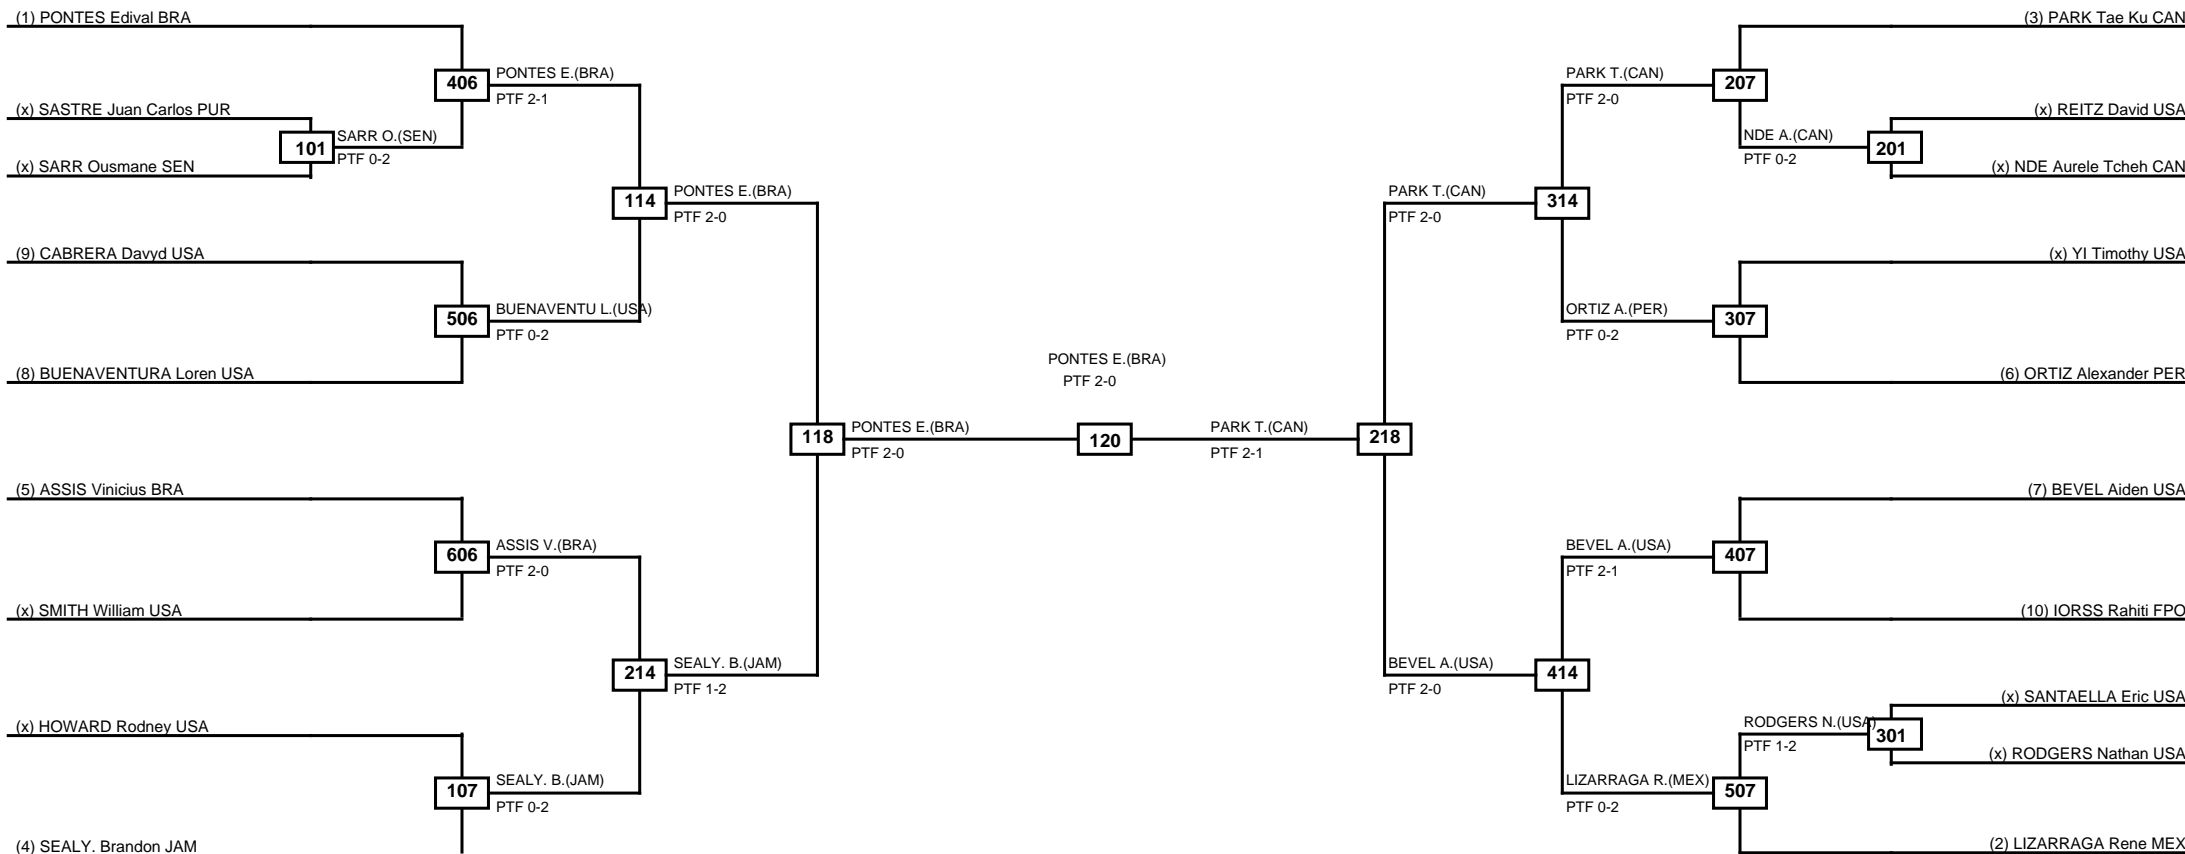

Round of 32   Round of 16   Quarterfinals   Semifinals   Final   Semifinals   Quarterfinals   Round of 16   Round of 32

Classification
1 PONTES Edival BRA
2 PARK Tae Ku CAN
3 BEVEL Aiden USA
3 SEALY. Brandon JAM

LEGEND RSC: Win by Referee stops contest   PTF: Win by Point gap   SUP: Win by Superiority   DSQ: Win by Disqualification   DQB: Win by Disqualification for Unsportsmanlike behavior   DWR: Win by double Withdrawal   R: Round  
 (x)Seed   PFT: Win by Final score   GDP: Win by Golden points   WDR: Win by Withdrawal   PUN: Win by Punitive declaration   DDB: Double disqualification for Unsportsmanlike behavior   DDQ: Double Disqualification

LEGEND RSC: Win by Referee stops contest    PTG: Win by Point gap    SUP: Win by Superiority    DSQ: Win by Disqualification    DQB: Win by Disqualification for Unsportsmanlike behavior    DWR: Win by double Withdrawal    R: Round  
 (x)Seed    PFT: Win by Final score    GDP: Win by Golden points    WDR: Win by Withdrawal    PUN: Win by Punitive declaration    DDB: Double disqualification for Unsportsmanlike behavior    DDQ: Double Disqualification