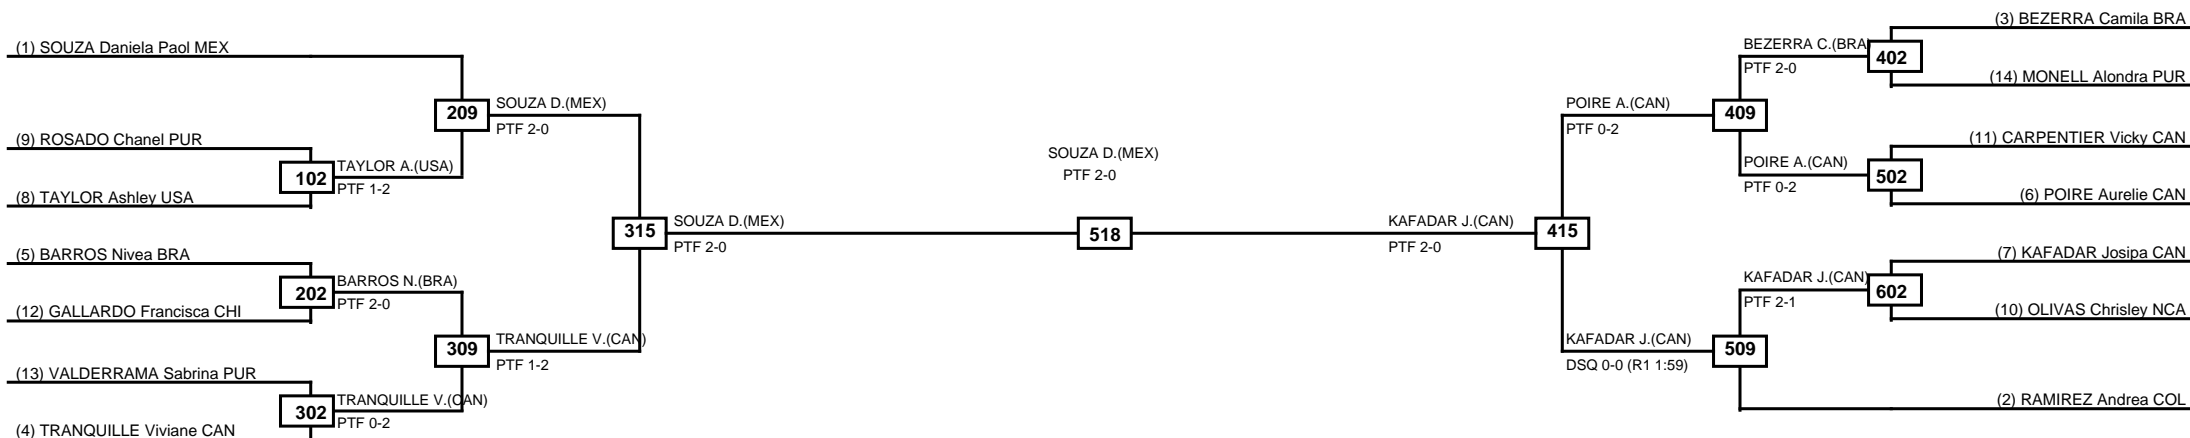

Round of 32   Round of 16   Quarterfinals   Semifinals   Final   Semifinals   Quarterfinals   Round of 16   Round of 32

Classification
1 PIE Bernardo DOM
2 MORALES Ignacio CHI
3 HARRIS Khalfani USA
3 NKOGHO Hervan CAN

LEGEND RSC: Win by Referee stops contest   PTF: Win by Point gap   SUP: Win by Superiority   DSQ: Win by Disqualification   DQB: Win by Disqualification for Unsportsmanlike behavior   DWR: Win by double Withdrawal   R: Round  
(x)Seed   PFT: Win by Final score   GDP: Win by Golden points   WDR: Win by Withdrawal   PUN: Win by Punitive declaration   DDB: Double disqualification for Unsportsmanlike behavior   DDQ: Double Disqualification

Round of 16    Quarterfinals    Semifinals    Final    Semifinals    Quarterfinals    Round of 16

Classification
1 SOUZA Daniela Paola MEX
2 KAFADAR Josipa CAN
3 TRANQUILLE Viviane CAN
3 POIRE Aurelie CAN