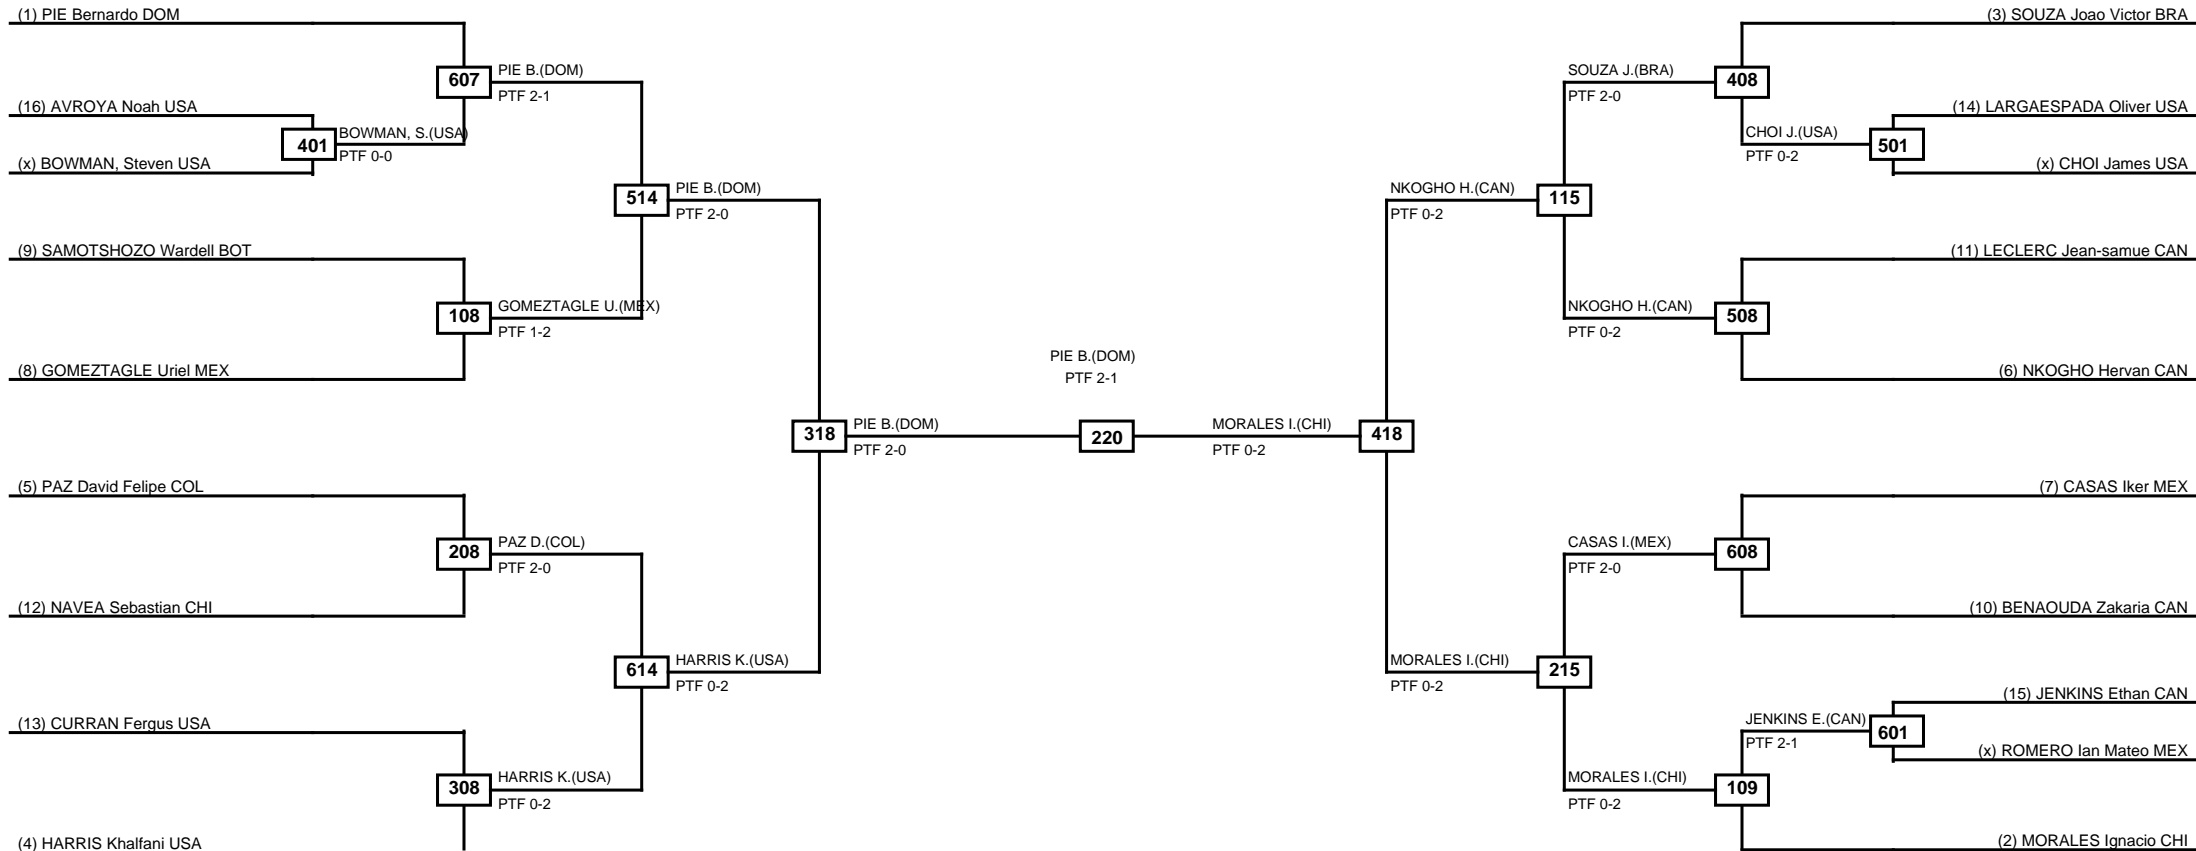

Round of 32   Round of 16   Quarterfinals   Semifinals   Final   Semifinals   Quarterfinals   Round of 16   Round of 32

Classification
1 PIE Bernardo DOM
2 MORALES Ignacio CHI
3 HARRIS Khalfani USA
3 NKOGHO Hervan CAN

LEGEND RSC: Win by Referee stops contest   PTF: Win by Point gap   SUP: Win by Superiority   DSQ: Win by Disqualification   DQB: Win by Disqualification for Unsportsmanlike behavior   DWR: Win by double Withdrawal   R: Round
(x)Seed   PFT: Win by Final score   GDP: Win by Golden points   WDR: Win by Withdrawal   PUN: Win by Punitive declaration   DDB: Double disqualification for Unsportsmanlike behavior   DDQ: Double Disqualification