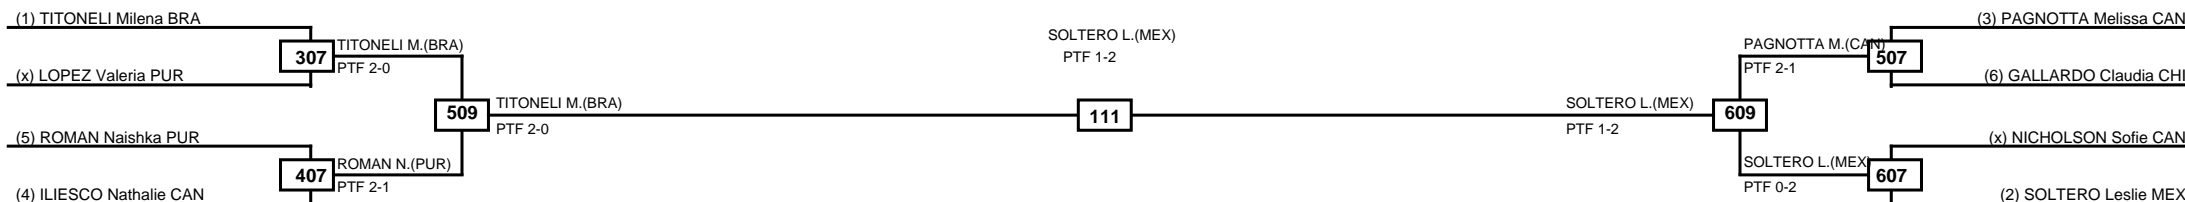

Semifinals

Final

Semifinals

(1) GORMAN-SHORE Madel USA

SHIPMAN A.(HAI)
PTF 1-2

211

SHIPMAN A.(HAI)
PTF 0-2

110

(2) MORAIS Ana BRA

(x) SHIPMAN Aliyah HAI

Classification

- 1 SHIPMAN Aliyah HAI
- 2 GORMAN-SHORE Madelynn USA
- 3 MORAIS Ana BRA

LEGEND RSC: Win by Referee stops contest PTG: Win by Point gap SUP: Win by Superiority DSQ: Win by Disqualification DQB: Win by Disqualification for Unsportsmanlike behavior DWR: Win by double Withdrawal R: Round
 (x)Seed PFT: Win by Final score GDP: Win by Golden points WDR: Win by Withdrawal PUN: Win by Punitive declaration DDB: Double disqualification for Unsportsmanlike behavior DDQ: Double Disqualification

Quarterfinals Semifinals

Final

Semifinals

Quarterfinals

Classification
1 SOLTERO Leslie MEX
2 TITONELI Milena BRA
3 ROMAN Naishka PUR
3 PAGNOTTA Melissa CAN

LEGEND RSC: Win by Referee stops contest PTG: Win by Point gap SUP: Win by Superiority DSQ: Win by Disqualification DQB: Win by Disqualification for Unsportsmanlike behavior DWR: Win by double Withdrawal R: Round
 (x)Seed PFT: Win by Final score GDP: Win by Golden points WDR: Win by Withdrawal PUN: Win by Punitive declaration DDB: Double disqualification for Unsportsmanlike behavior DDQ: Double Disqualification