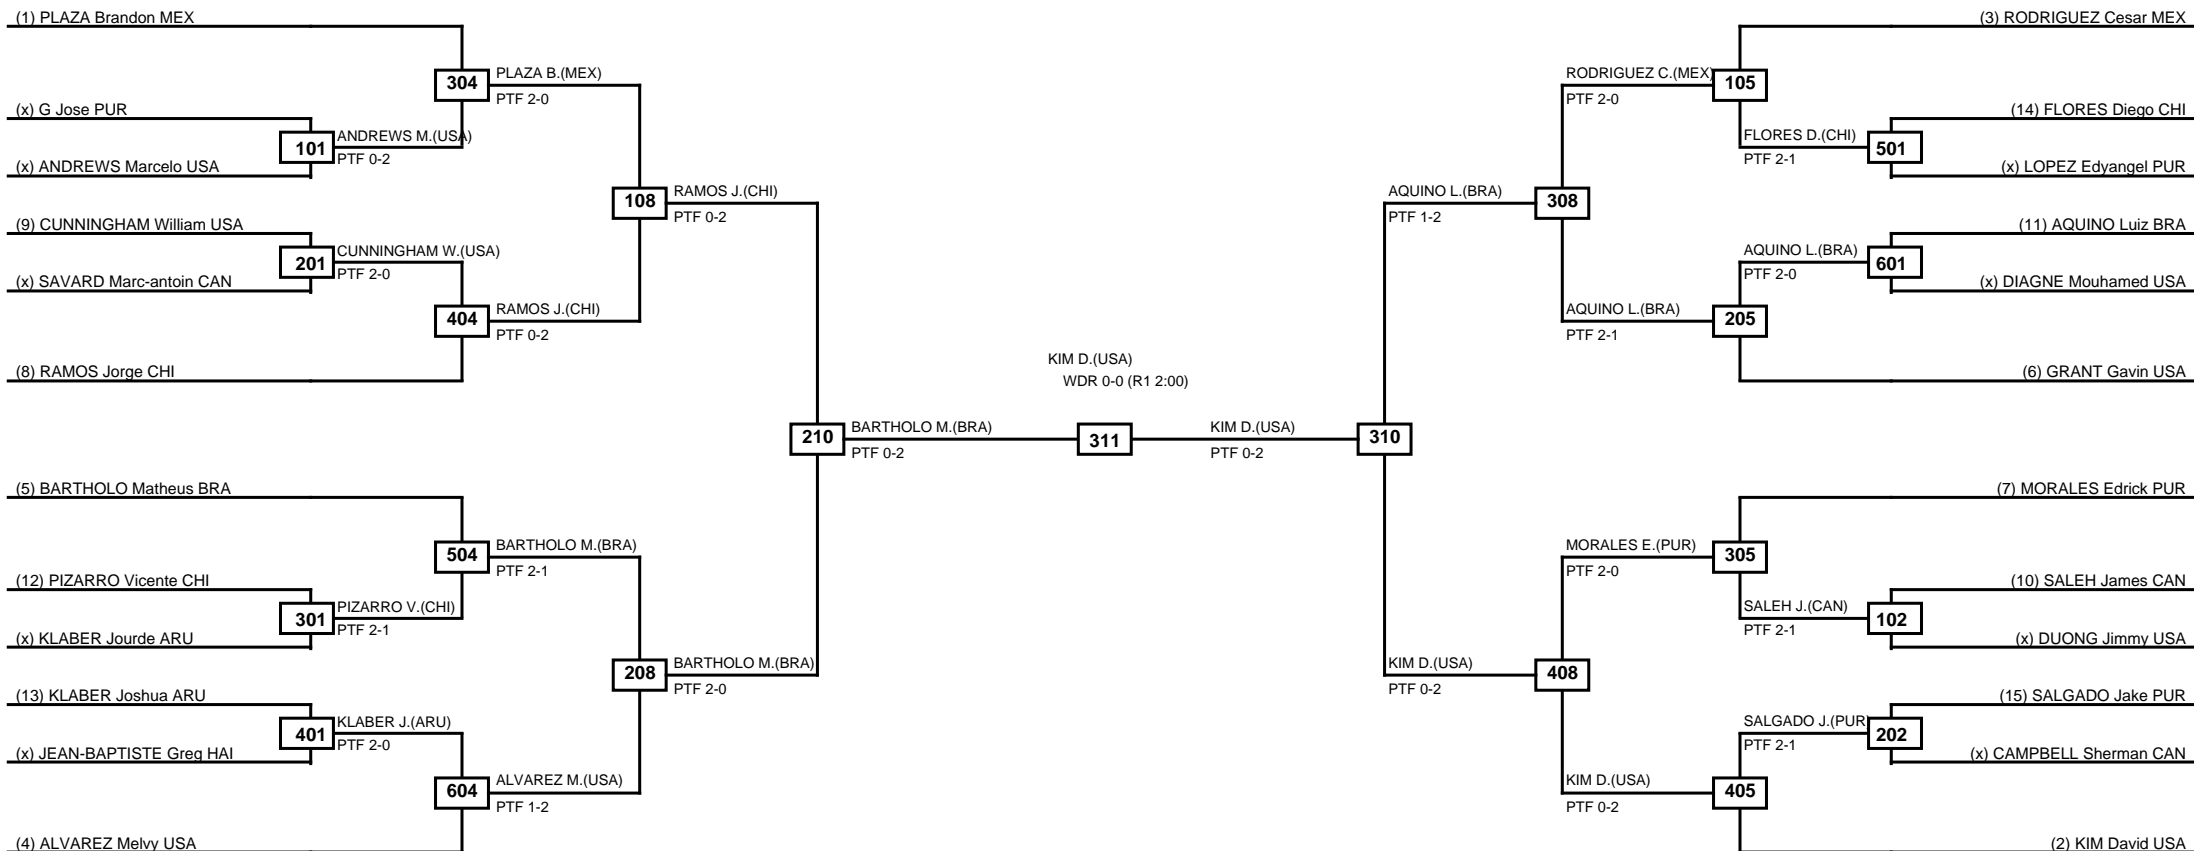

Quarterfinals
Semifinals
Final
Semifinals
Quarterfinals

Classification
1 MARTINS Icaro Miguel BRA
2 SALAZAR Bryan MEX
3 ESQUIVEL Juan MEX
3 RODRIGUEZ Michael C. USA

LEGEND RSC: Win by Referee stops contest PTG: Win by Point gap SUP: Win by Superiority DSQ: Win by Disqualification DQB: Win by Disqualification for Unsportsmanlike behavior DWR: Win by double Withdrawal R: Round
 (x)Seed PFT: Win by Final score GDP: Win by Golden points WDR: Win by Withdrawal PUN: Win by Punitive declaration DDB: Double disqualification for Unsportsmanlike behavior DDQ: Double Disqualification

Round of 32 Round of 16 Quarterfinals Semifinals Final Semifinals Quarterfinals Round of 16 Round of 32

Classification
1 KIM David USA
2 BARTHOLO Matheus BRA
3 AQUINO Luiz BRA
3 RAMOS Jorge CHI

LEGEND RSC: Win by Referee stops contest PTF: Win by Point gap SUP: Win by Superiority DSQ: Win by Disqualification DQB: Win by Disqualification for Unsportsmanlike behavior DWR: Win by double Withdrawal R: Round
 (x)Seed PFT: Win by Final score GDP: Win by Golden points WDR: Win by Withdrawal PUN: Win by Punitive declaration DDB: Double disqualification for Unsportsmanlike behavior DDQ: Double Disqualification

LEGEND	RSC: Win by Referee stops contest	PTG: Win by Point gap	SUP: Win by Superiority	DSQ: Win by Disqualification	DQB: Win by Disqualification for Unsportsmanlike behavior	DWR: Win by double Withdrawal	R: Round
(x)Seed	PFT: Win by Final score	GDP: Win by Golden points	WDR: Win by Withdrawal	PUN: Win by Punitive declaration	DDB: Double disqualification for Unsportsmanlike behavior	DDQ: Double Disqualification	