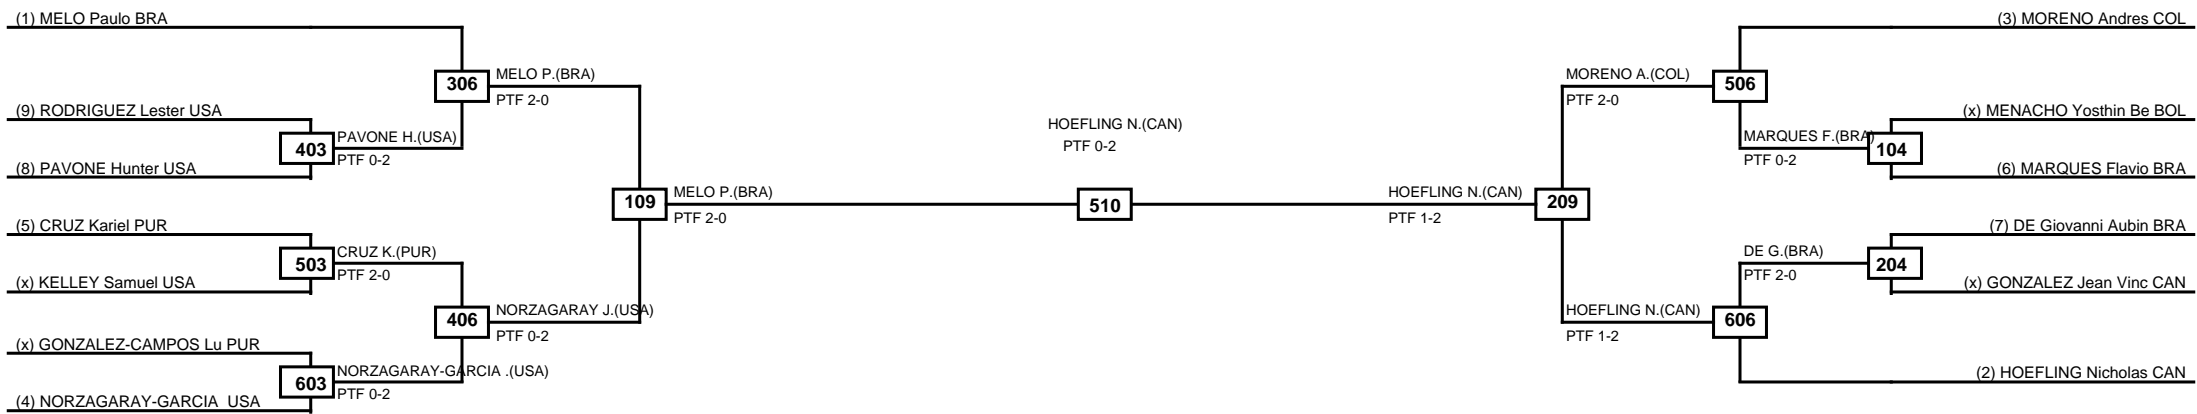

Round of 16	Quarterfinals	Semifinals	Final	Semifinals	Quarterfinals	Round of 16

Classification
1 HOEFLING Nicholas CAN
2 MELO Paulo BRA
3 NORZAGARAY-GARCIA Juancarlos USA
3 MORENO Andres COL

LEGEND	RSC: Win by Referee stops contest	PTG: Win by Point gap	SUP: Win by Superiority	DSQ: Win by Disqualification	DQB: Win by Disqualification for Unsportsmanlike behavior	DWR: Win by double Withdrawal	R: Round
(x)Seed	PFT: Win by Final score	GDP: Win by Golden points	WDR: Win by Withdrawal	PUN: Win by Punitive declaration	DDB: Double disqualification for Unsportsmanlike behavior	DDQ: Double Disqualification