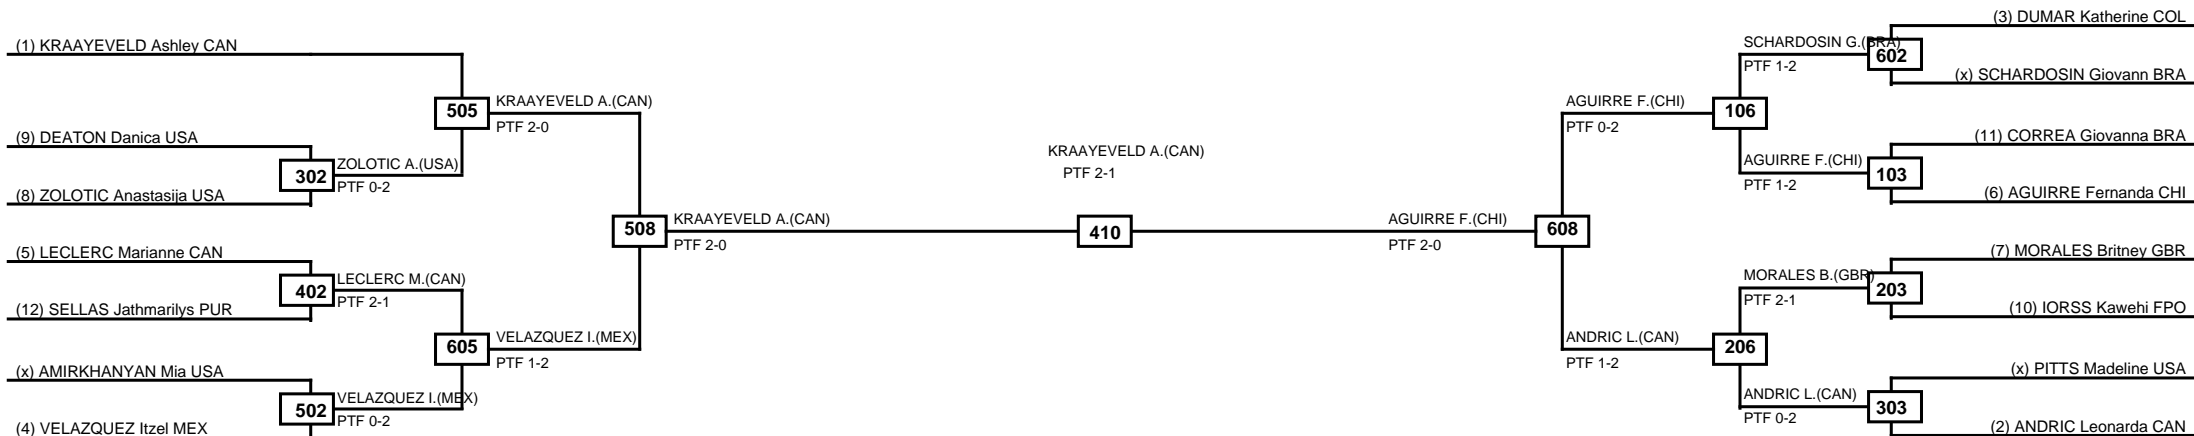

(2) MORAIS Ana BRA

(x) SHIPMAN Aliyah HAI

Classification

- 1 SHIPMAN Aliyah HAI
- 2 GORMAN-SHORE Madelynn USA
- 3 MORAIS Ana BRA

LEGEND RSC: Win by Referee stops contest PTG: Win by Point gap SUP: Win by Superiority DSQ: Win by Disqualification DQB: Win by Disqualification for Unsportsmanlike behavior DWR: Win by double Withdrawal R: Round
 (x)Seed PFT: Win by Final score GDP: Win by Golden points WDR: Win by Withdrawal PUN: Win by Punitive declaration DDB: Double disqualification for Unsportsmanlike behavior DDQ: Double Disqualification

Quarterfinals Semifinals

Final

Semifinals

Quarterfinals

Classification
1 SOLTERO Leslie MEX
2 TITONELI Milena BRA
3 ROMAN Naishka PUR
3 PAGNOTTA Melissa CAN

LEGEND RSC: Win by Referee stops contest PTG: Win by Point gap SUP: Win by Superiority DSQ: Win by Disqualification DQB: Win by Disqualification for Unsportsmanlike behavior DWR: Win by double Withdrawal R: Round
 (x)Seed PFT: Win by Final score GDP: Win by Golden points WDR: Win by Withdrawal PUN: Win by Punitive declaration DDB: Double disqualification for Unsportsmanlike behavior DDQ: Double Disqualification

Round of 16 Quarterfinals Semifinals Final Semifinals Quarterfinals Round of 16

Classification
1 KRAAYEVELD Ashley CAN
2 AGUIRRE Fernanda CHI
3 ANDRIC Leonarda CAN
3 VELAZQUEZ Itzel MEX

LEGEND RSC: Win by Referee stops contest PTG: Win by Point gap SUP: Win by Superiority DSQ: Win by Disqualification DQB: Win by Disqualification for Unsportsmanlike behavior DWR: Win by double Withdrawal R: Round
(x)Seed PFT: Win by Final score GDP: Win by Golden points WDR: Win by Withdrawal PUN: Win by Punitive declaration DDB: Double disqualification for Unsportsmanlike behavior DDQ: Double Disqualification