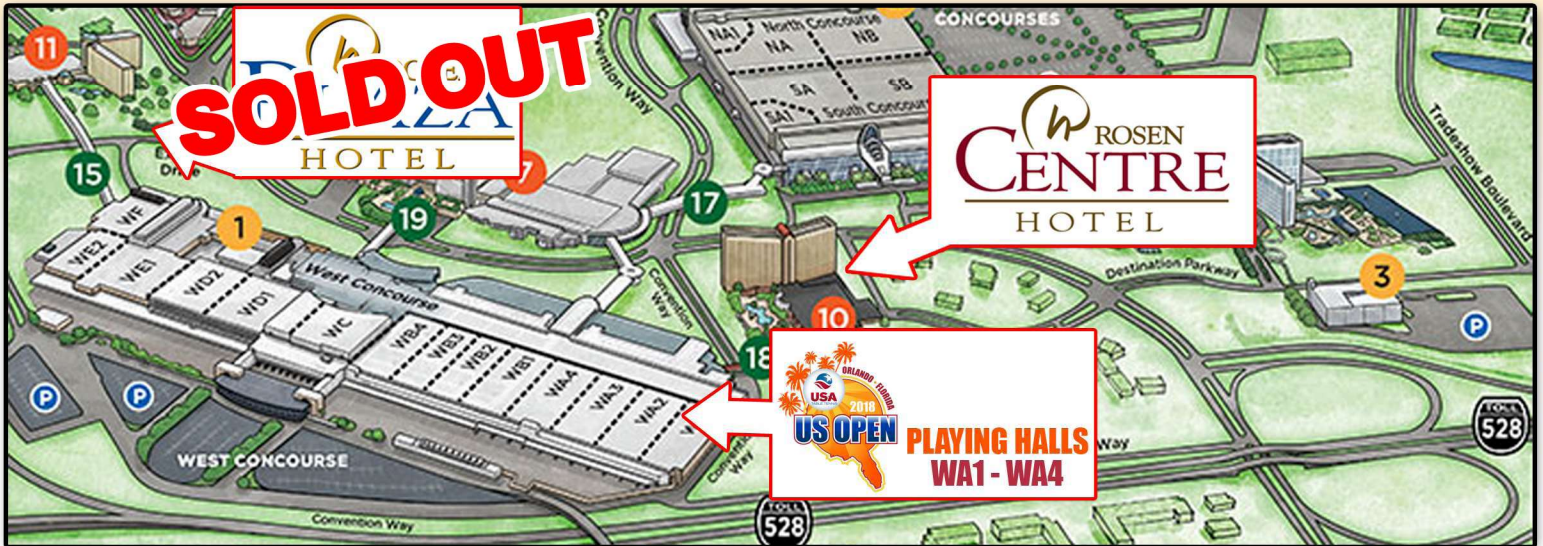

HOST HOTEL PROGRAM

TWO GREAT HOTELS...CONVENIENTLY CONNECTED TO THE PLAYING VENUE BY COVERED WALKWAY!

DON'T FORGET TO MENTION THE BOOKING CODE AND RECEIVE ONE COMPLIMENTARY ROUNDTRIP AIRPORT SHUTTLE ROUNDTRIP TRANSFER!

The Rosen Plaza Hotel

4-star luxury hotel (single king and double queen rooms)
 Connected to the playing venue (far from the Rosen Centre)
 Closer to restaurants and entertainment district
\$79.00 + tax per night (single or double room)
 Visit www.rosenplaza.com or call 800-204-7234
 Booking code GRPTABTEN

The Rosen Centre Hotel

4-star luxury hotel (single king and double queen rooms)
 Connected to the playing venue (adjacent to the playing halls)
 Restaurants on-site; farther from restaurant and entertainment district
\$109.00 + tax per night (single or double room)
 Visit www.rosencentre.com or call 800-204-7234
 Booking code GRPTableTennis