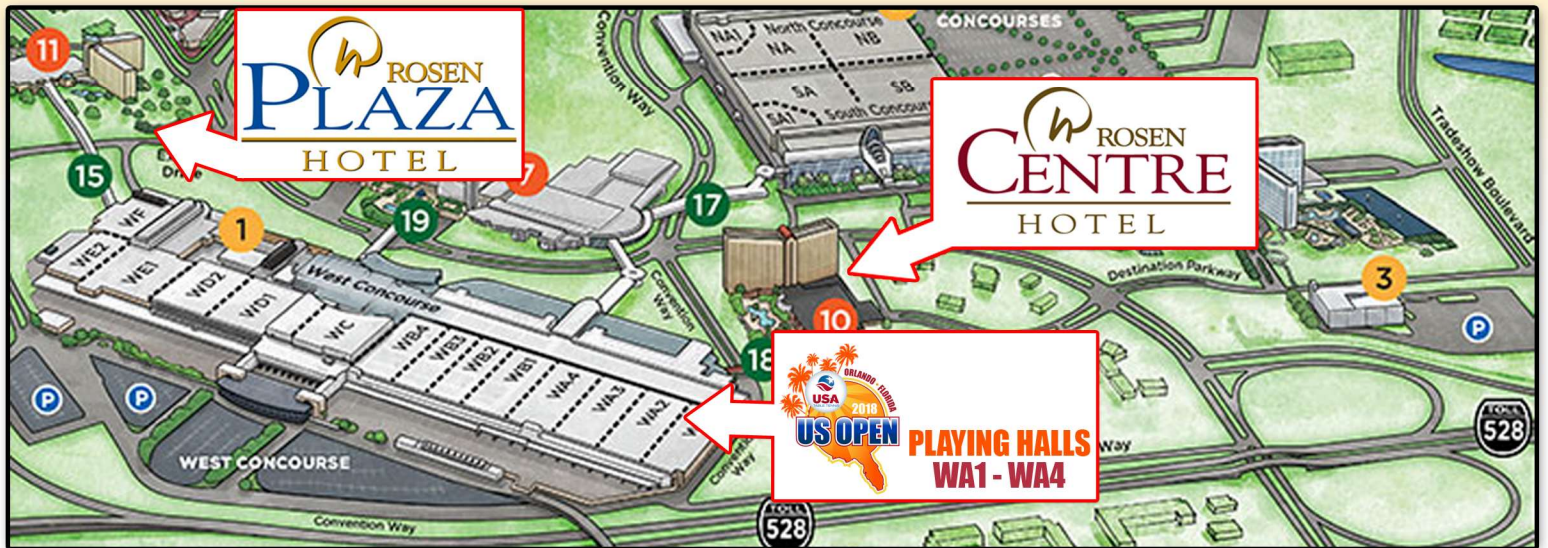

HOST HOTEL PROGRAM

TWO GREAT HOTELS...CONVENIENTLY CONNECTED TO THE PLAYING VENUE BY COVERED WALKWAY!

DON'T FORGET TO MENTION THE BOOKING CODE AND RECEIVE ONE COMPLIMENTARY ROUNDTrip AIRPORT SHUTTLE ROUNDTrip TRANSFER!

The Rosen Plaza Hotel

4-star luxury hotel (single king and double queen rooms)
 Connected to the playing venue (farther than the Rosen Centre)
 Closer to restaurants and entertainment district
\$105.00 + tax per night (single or double room)
 Visit www.rosenplaza.com or call 800-204-7234
 Booking code GRPTABTEN

The Rosen Centre Hotel

4-star luxury hotel (single king and double queen rooms)
 Connected to the playing venue (adjacent to the playing halls)
 Restaurants on-site; farther from restaurant and entertainment district
\$109.00 + tax per night (single or double room)
 Visit www.rosencentre.com or call 800-204-7234
 Booking code GRPTableTennis