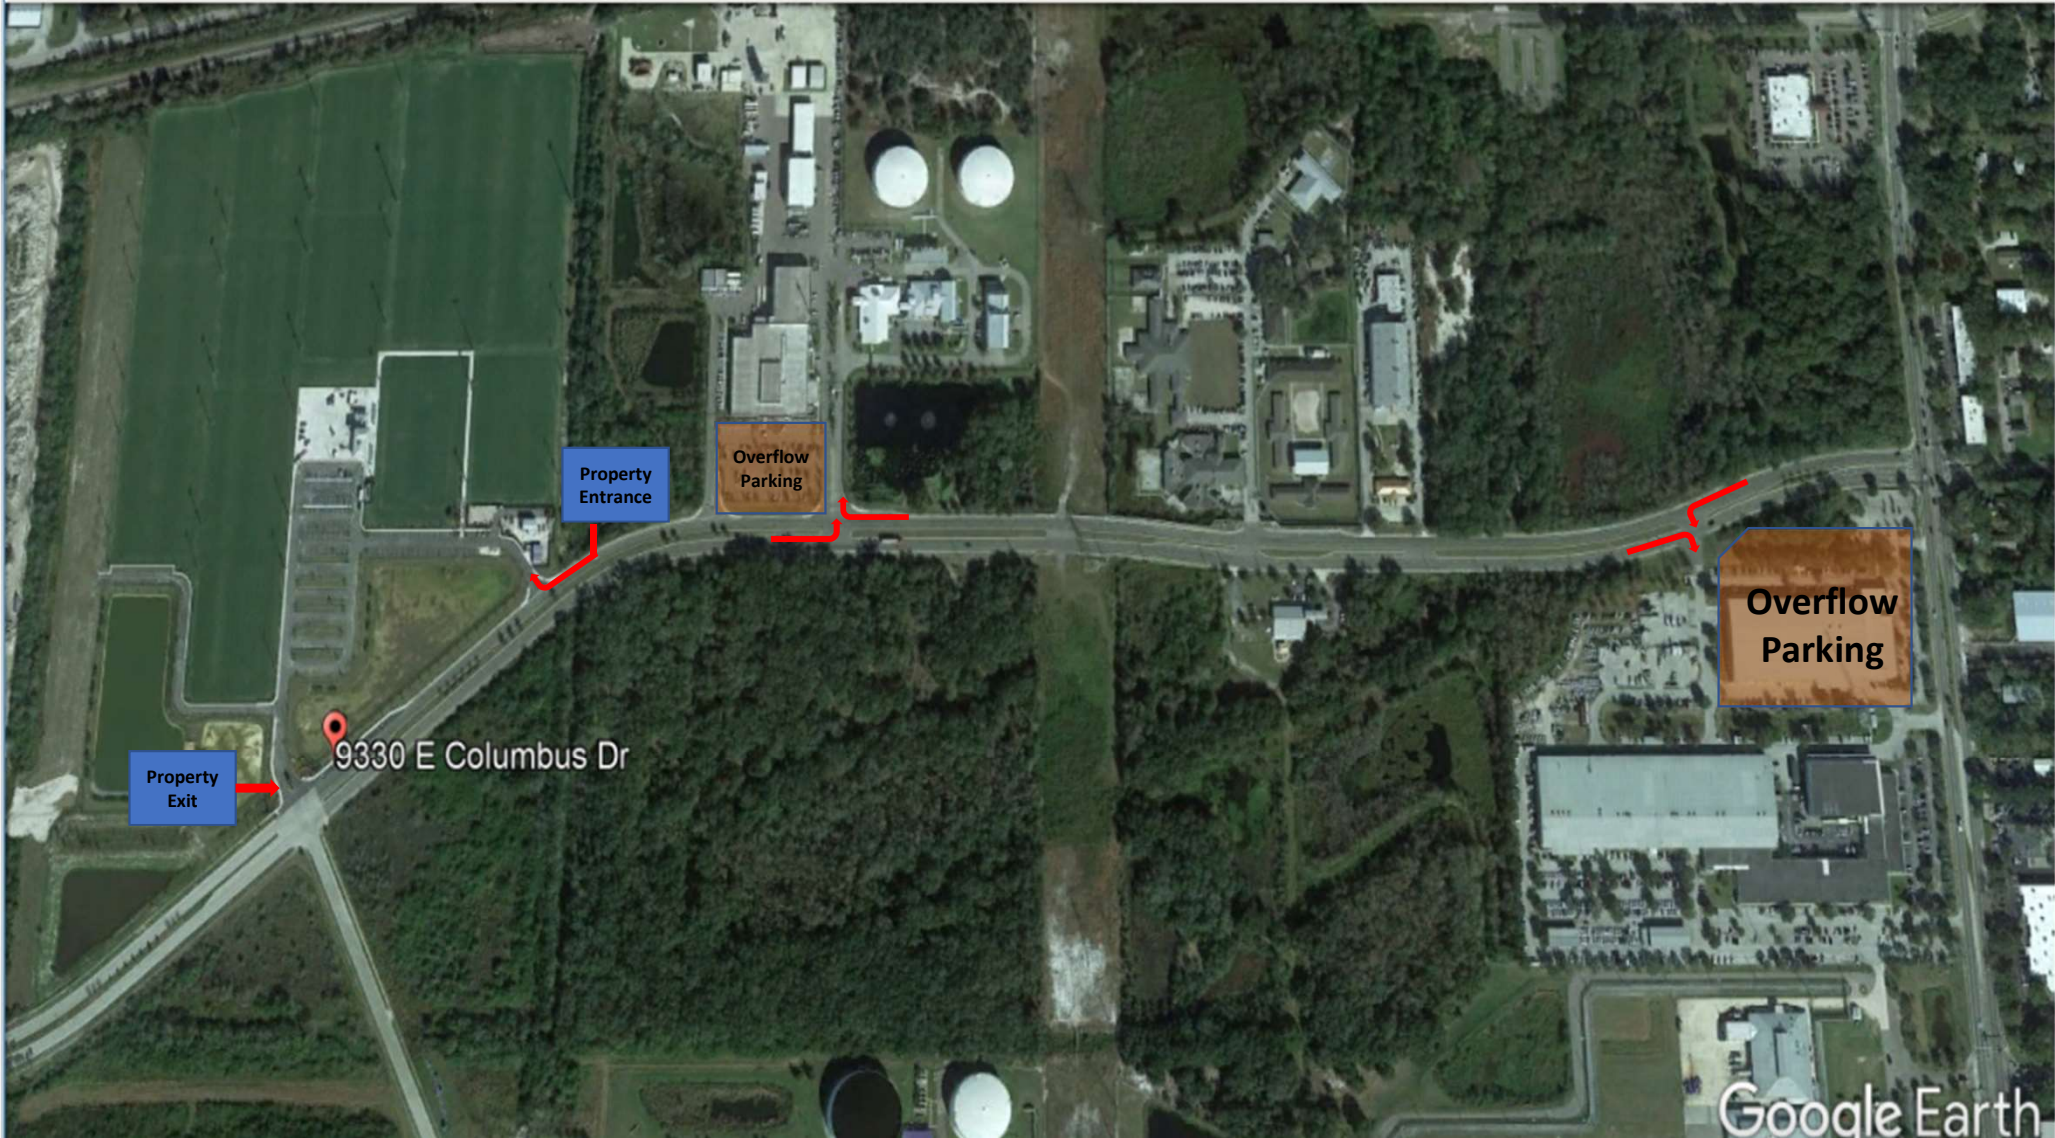

From Points South: (Riverview)

Take I75 N towards Ocala
Follow signs for FL-60 W
Take the Exit for Adamo Road
Turn Left onto FL-60 W/E and Adamo Road
Take the first Right onto Falkenburg Rd.
Turn Left onto E Columbus Dr.
Sportsplex approximately .5 mile on right