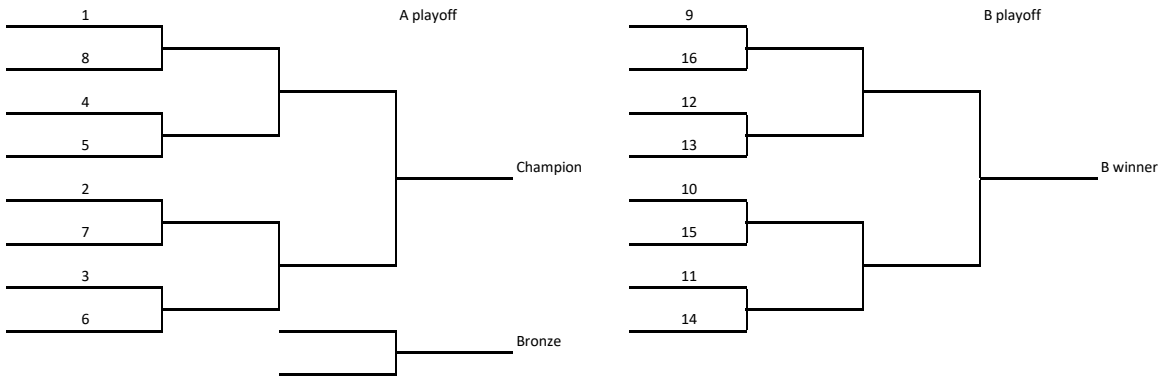

Men's playoffs

A bracket

1st and 2nd place from each pool advance to the A playoff. Only one tie-break draw will be played to determine the top two teams.

All 4 first place teams are ranked 1 through 4, based on 1) win-loss record then 2) DSC.

All 4 second place teams are ranked 5 through 8 based on 1) win-loss record then 2) DSC.

B bracket

No tie-break games are played for the B playoffs. Ranking is by 1) win-loss record then 2) DSC.

All 4 third place teams are ranked 9 through 12 based on 1) win-loss record then 2) DSC

All 4 fourth place teams are ranked 13 through 16 based on 1) win-loss record then 2) DSC

Women's playoffs

A bracket

1st and 2nd place from each pool advance to the A playoff. Only one tie-break draw will be played to determine the top two teams.

All 3 first place teams are ranked 1 through 3 based on 1) win-loss record, then 2) DSC.

All 3 second place teams are ranked 4 through 6 based on 1) win-loss record, then 2) DSC.

B bracket

3rd and 4th place from each pool advance to the B playoff. No tie-break games will be played.

All 3 third place teams are ranked 7 through 9 based on 1) win-loss record, then 2) DSC.

All 3 fourth place teams are ranked 10 through 12 based on 1) win-loss record, then 2) DSC.