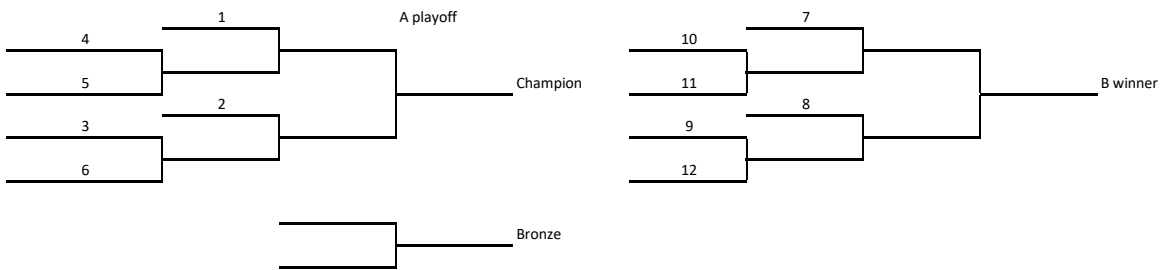

All 4 second place teams are ranked 5 through 8 based on 1) win-loss record then 2) DSC.

B bracket

No tie-break games are played for the B playoffs. Ranking is by 1) win-loss record then 2) DSC.

All 4 third place teams are ranked 9 through 12 based on 1) win-loss record then 2) DSC

All 4 fourth place teams are ranked 13 through 16 based on 1) win-loss record then 2) DSC

Women's playoffs

A bracket

1st and 2nd place from each pool advance to the A playoff. Only one tie-break draw will be played to determine the top two teams.

All 3 first place teams are ranked 1 through 3 based on 1) win-loss record, then 2) DSC.

All 3 second place teams are ranked 4 through 6 based on 1) win-loss record, then 2) DSC.

B bracket

3rd and 4th place from each pool advance to the B playoff. No tie-break games will be played.

All 3 third place teams are ranked 7 through 9 based on 1) win-loss record, then 2) DSC.

All 3 fourth place teams are ranked 10 through 12 based on 1) win-loss record, then 2) DSC.

"Friendly" matches:

Men's Pool A 5th ranked team plays Men's Pool B 5th ranked team.