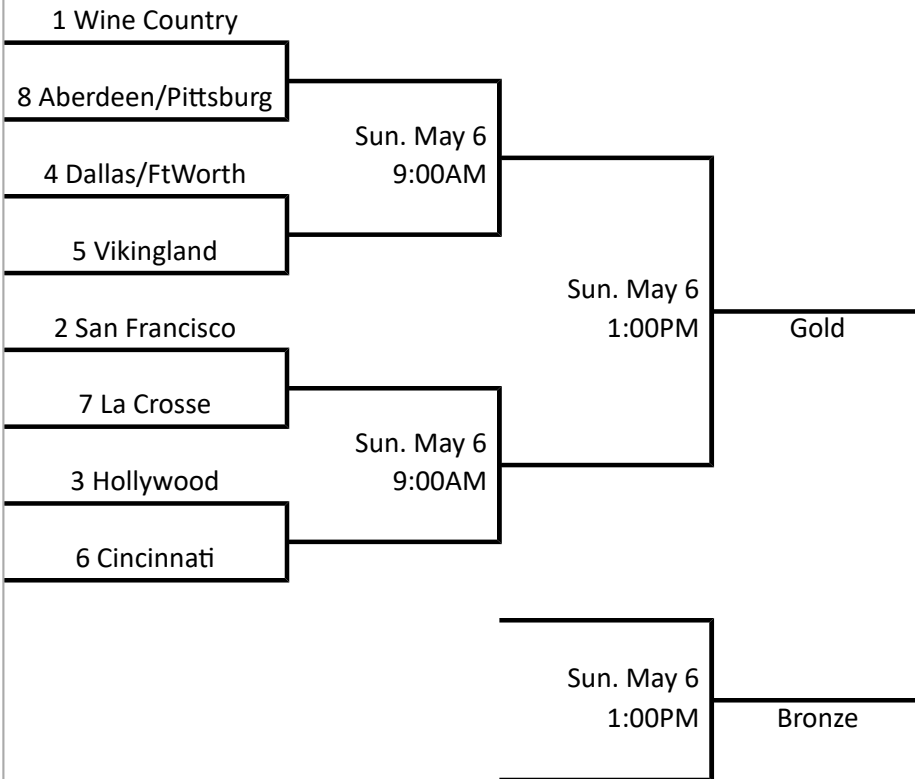

Men's playoffs

1st and 2nd place from each pool advance. Tie-break games are played only to determine the top two teams.

All 4 first place teams are ranked 1 through 4, based on 1) win-loss record then 2) DSC.

All 4 second place teams are ranked 5 through 8 based on 1) win-loss record then 2) DSC.

Women's playoffs

1st and 2nd place from each pool advance. Tie-break games are played only to determine the top two teams.

All 3 first place teams are ranked 1 through 3 based on 1) win-loss record, then 2) DSC.

All 3 second place teams are ranked 4 through 6 based on 1) win-loss record, then 2) DSC.