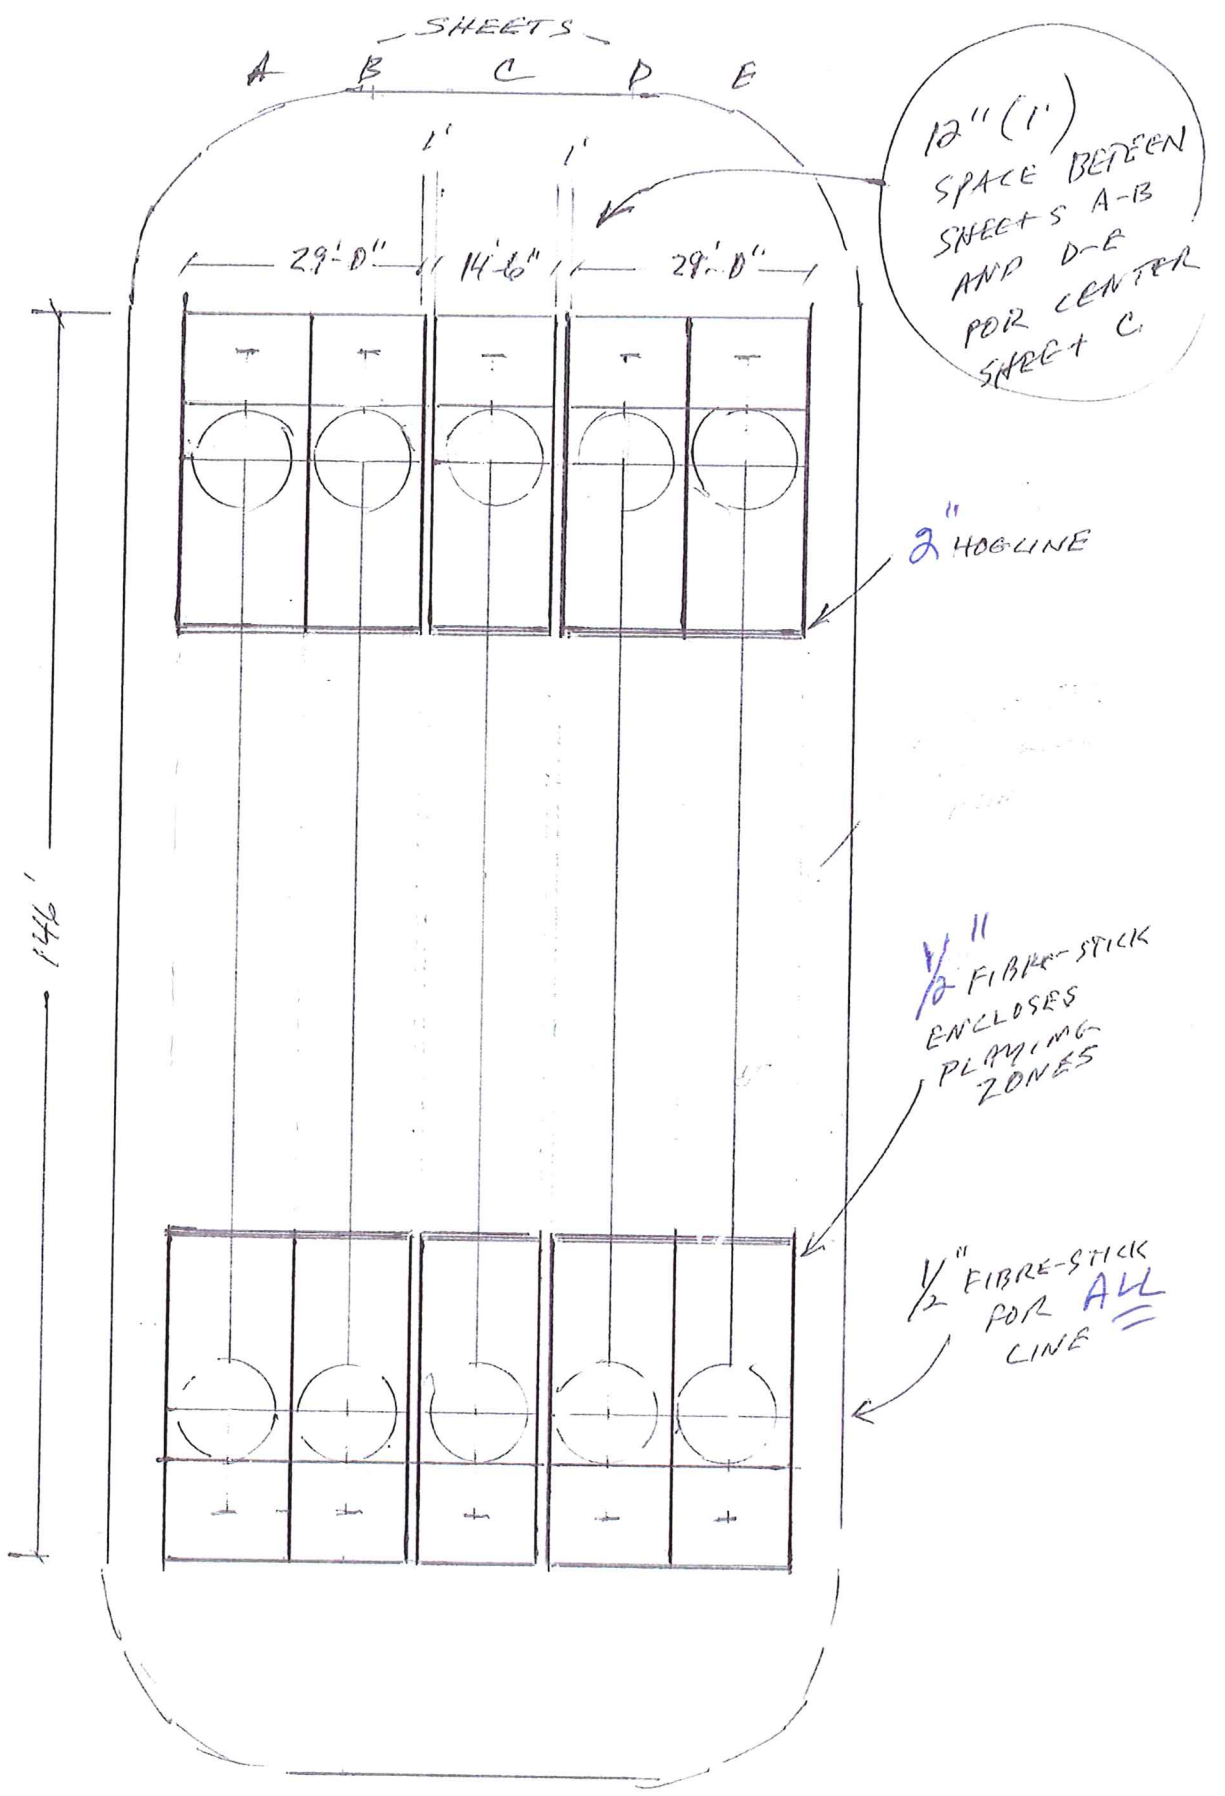

Example of Five Sheet Arena Club - Willmar Curling Club

Example of Five Sheet Arena Club - Willmar Curling Club

Example of Five Sheet Arena Club - Willmar Curling Club

(REVISED 4/21/14)

5-SHEET INSTALL SKETCH

12" (1")  
SPACE BETWEEN  
SHEETS A-B  
AND D-E  
FOR CENTER  
SHEET C.

2" HOGLINE

1/2" FIBRE-STICK  
ENCLOSES  
PLACING  
ZONES

1/2" FIBRE-STICK  
FOR ALL  
LINE