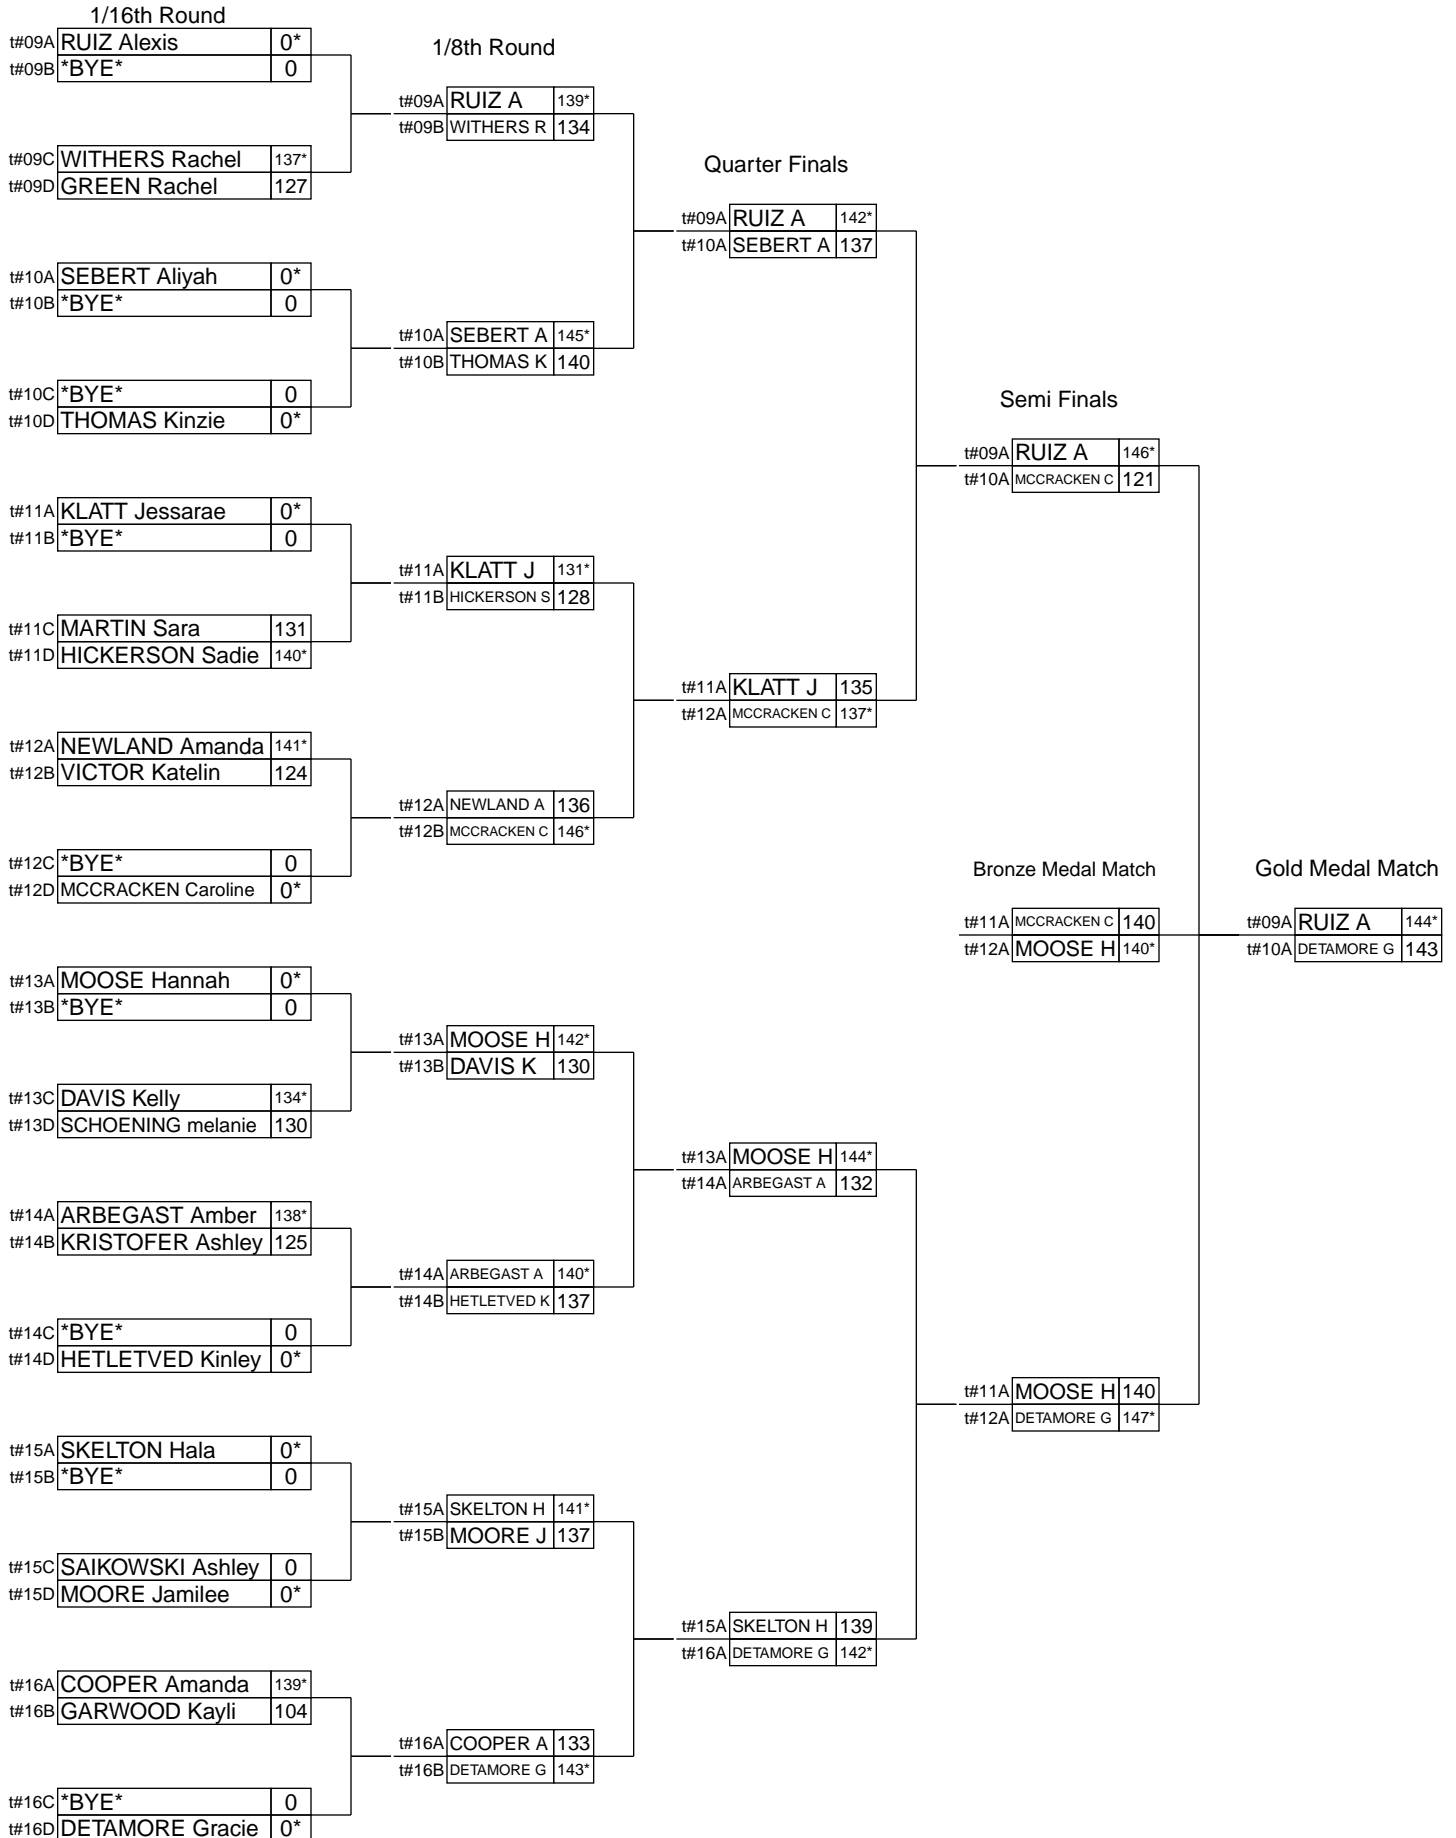

2018 JOAD National Target Championships

WRAL Soccer Center, Raleigh, NC

Jul 11, 2018 - Jul 16, 2018