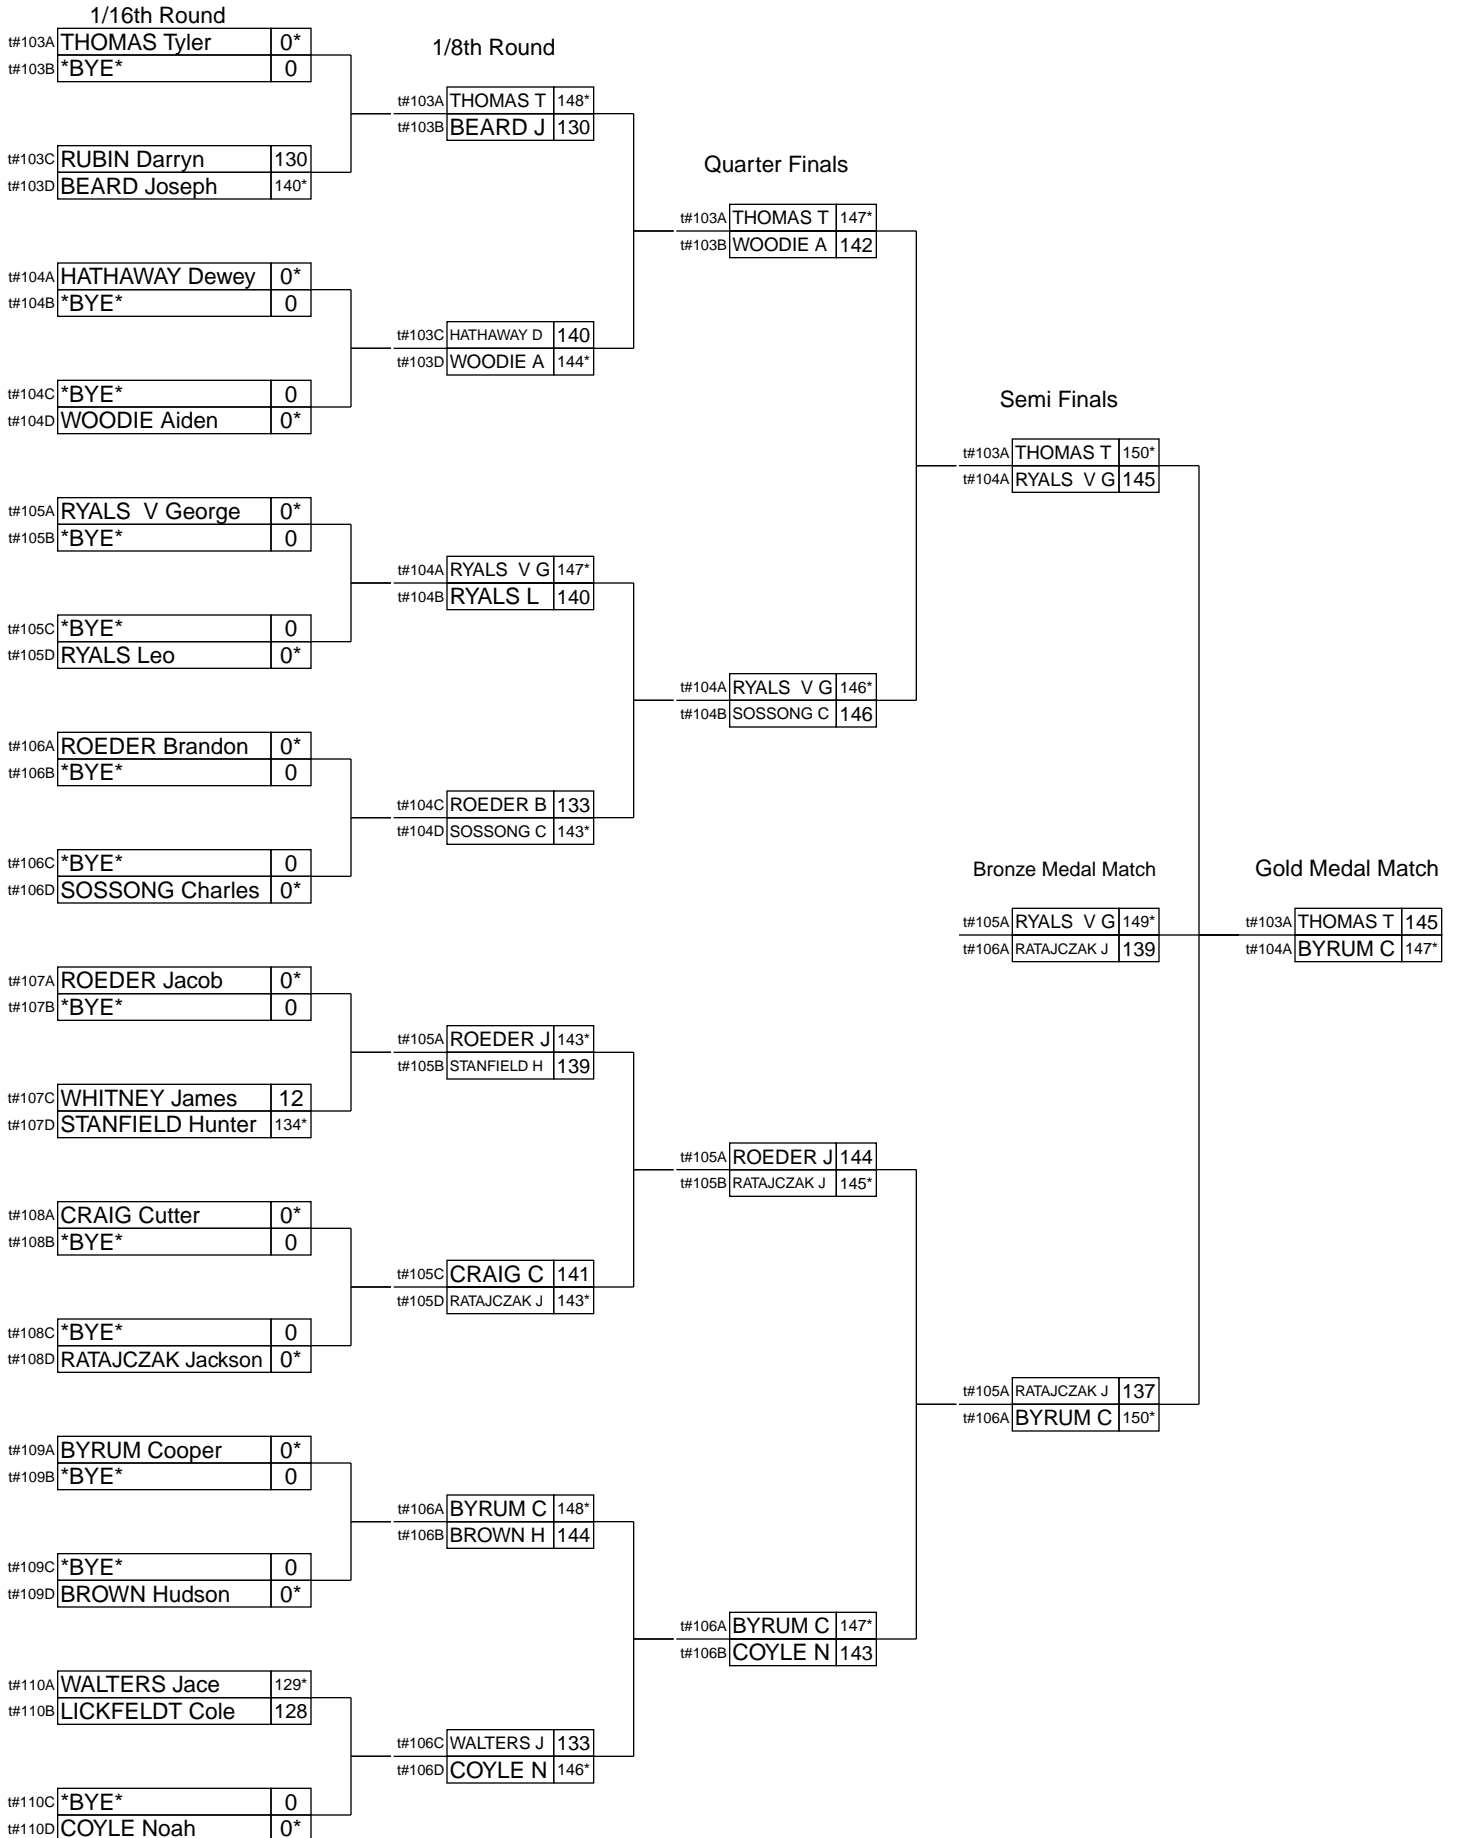

Gold Medal Match

#49A	HUGHES L	4
#50A	HICKERSON S	6*

#51A	SHULER Jessica	4
#52A	HICKERSON Sophia	6*

2018 JOAD National Target Championships

WRAL Soccer Center, Raleigh, NC

Jul 11, 2018 - Jul 16, 2018

2018 JOAD National Target Championships