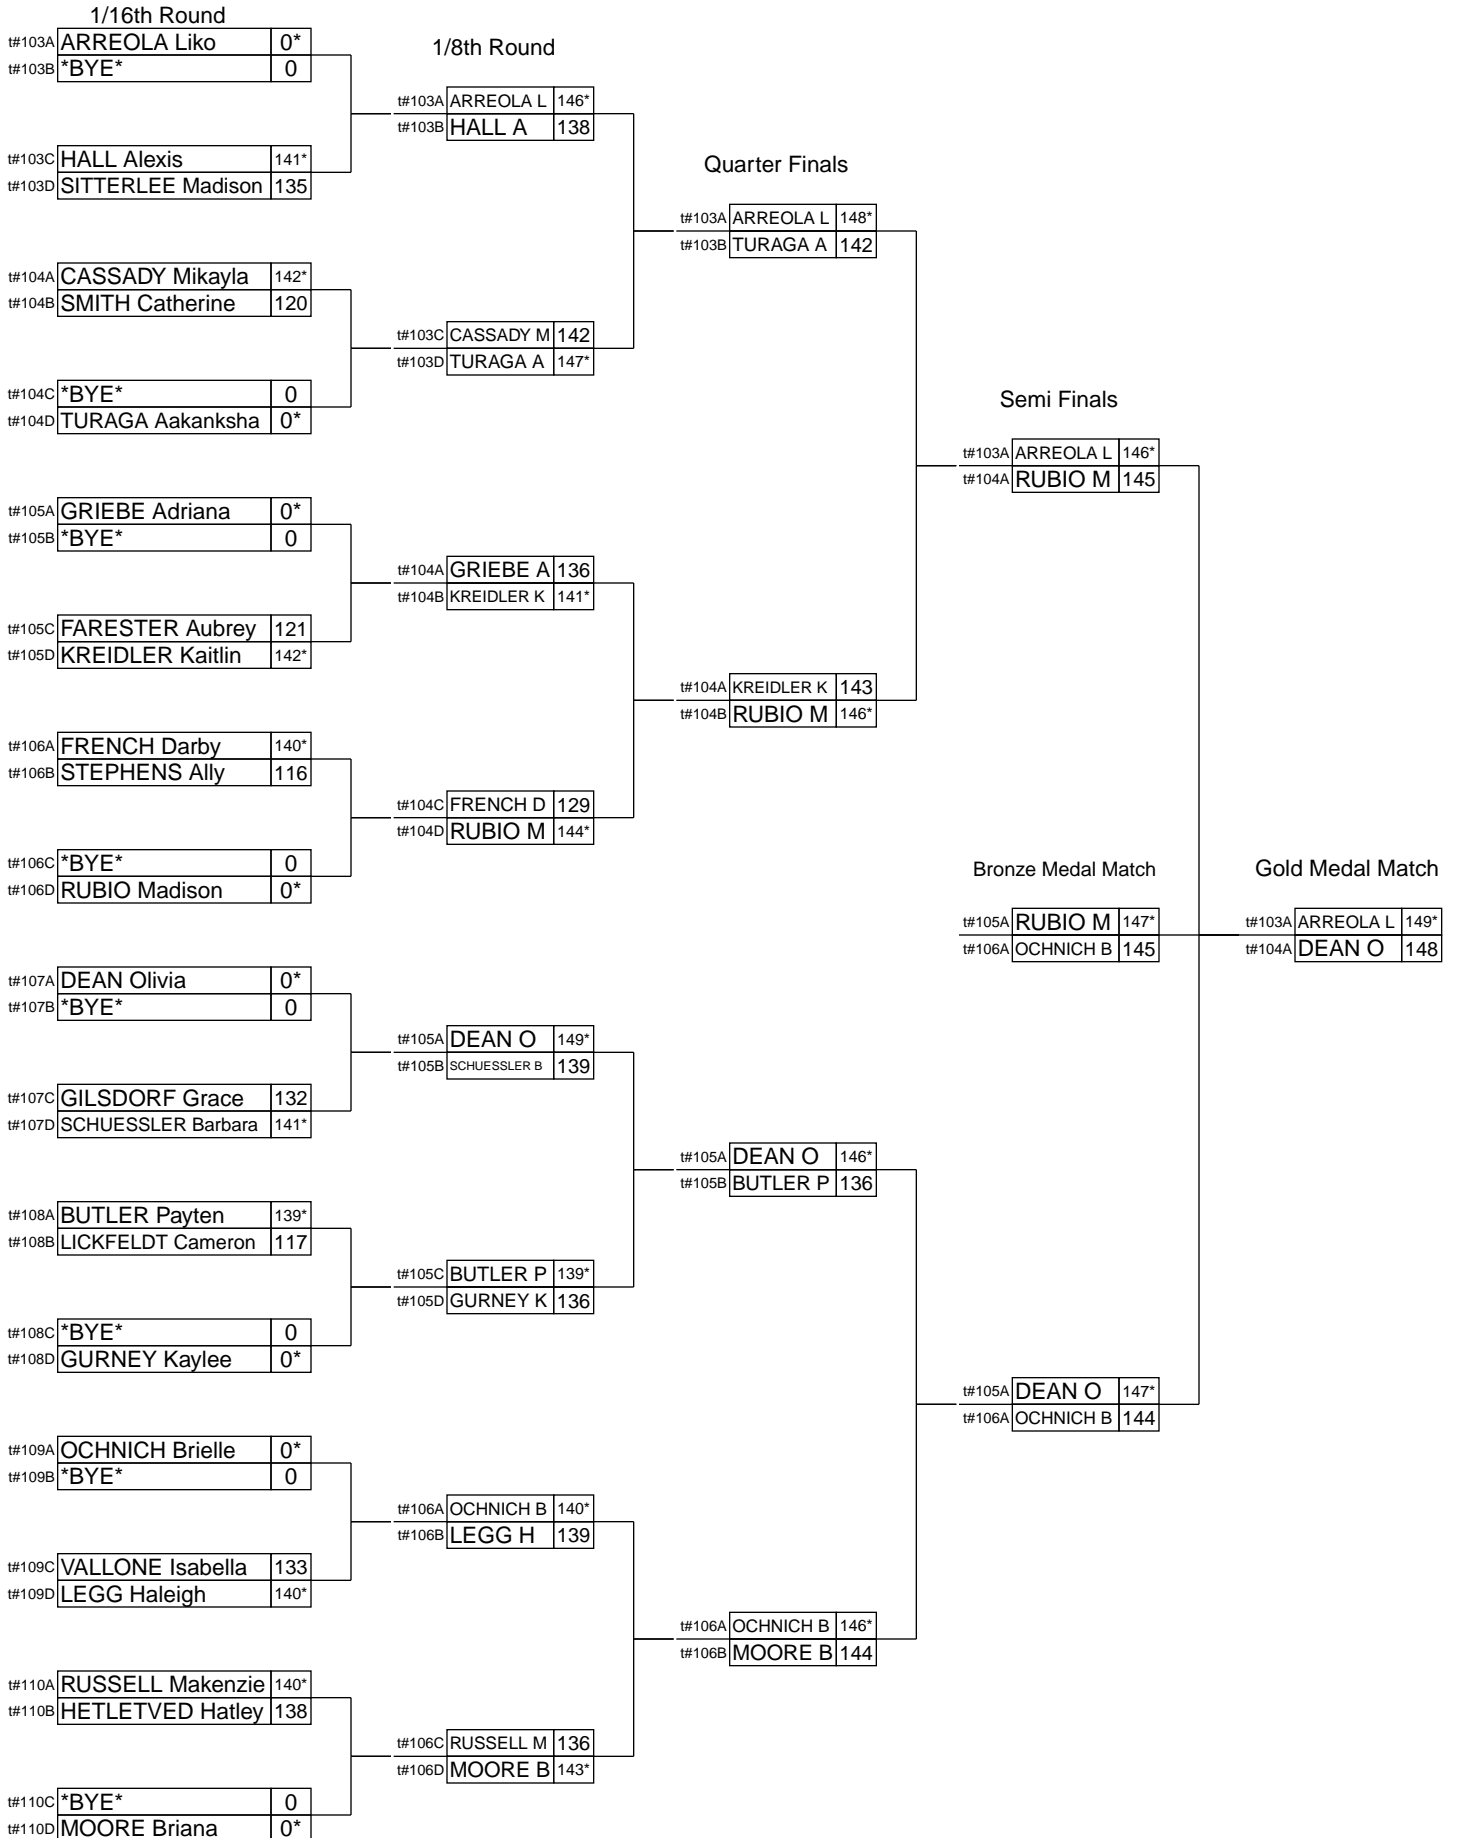

2018 JOAD National Target Championships

WRAL Soccer Center, Raleigh, NC

Jul 11, 2018 - Jul 16, 2018