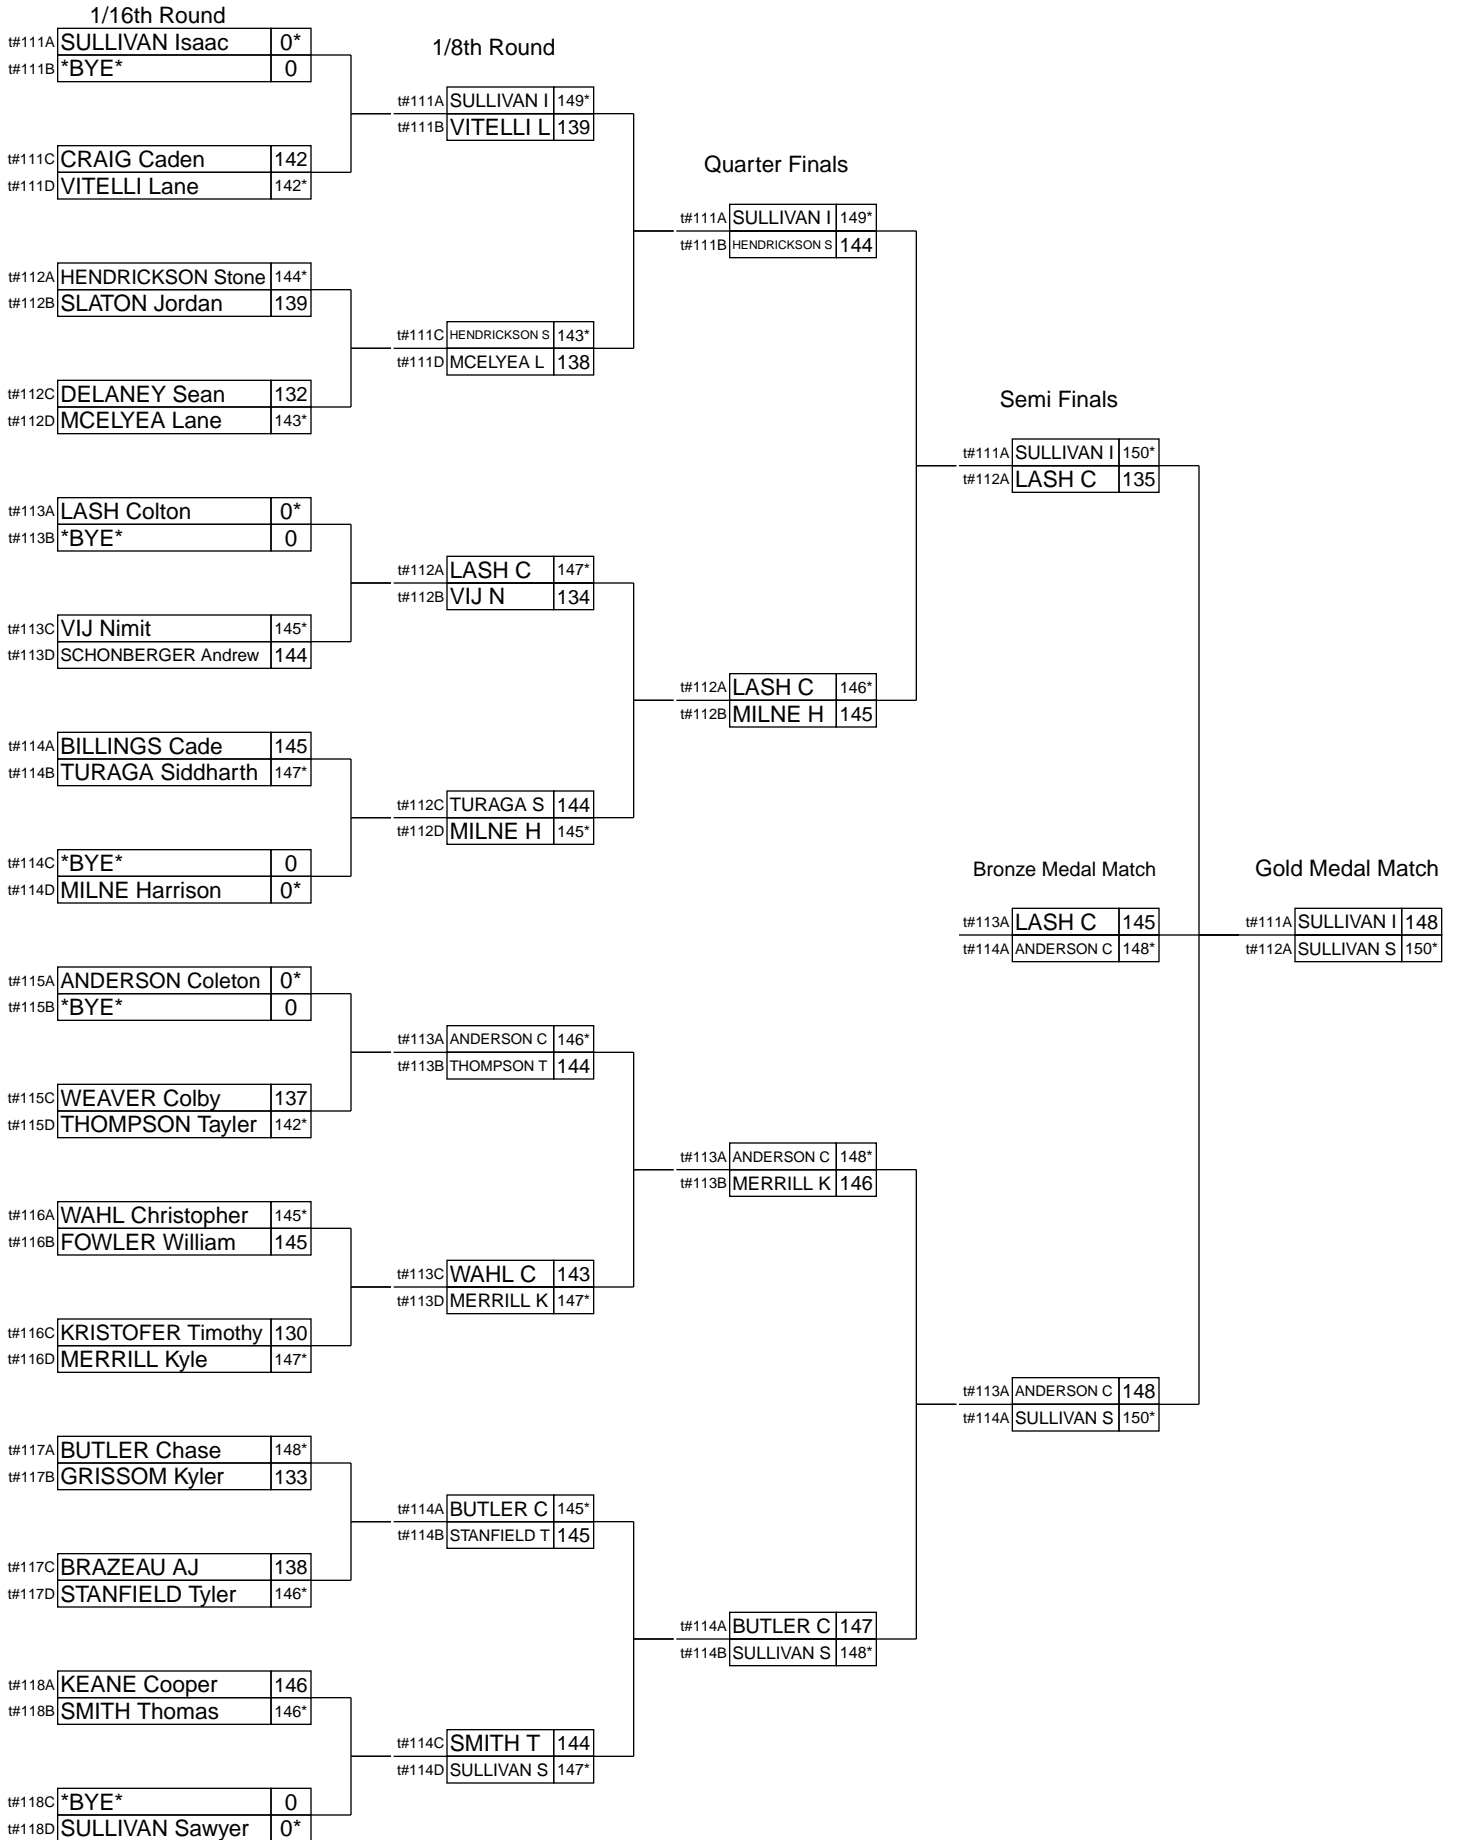

2018 JOAD National Target Championships

WRAL Soccer Center, Raleigh, NC

Jul 11, 2018 - Jul 16, 2018