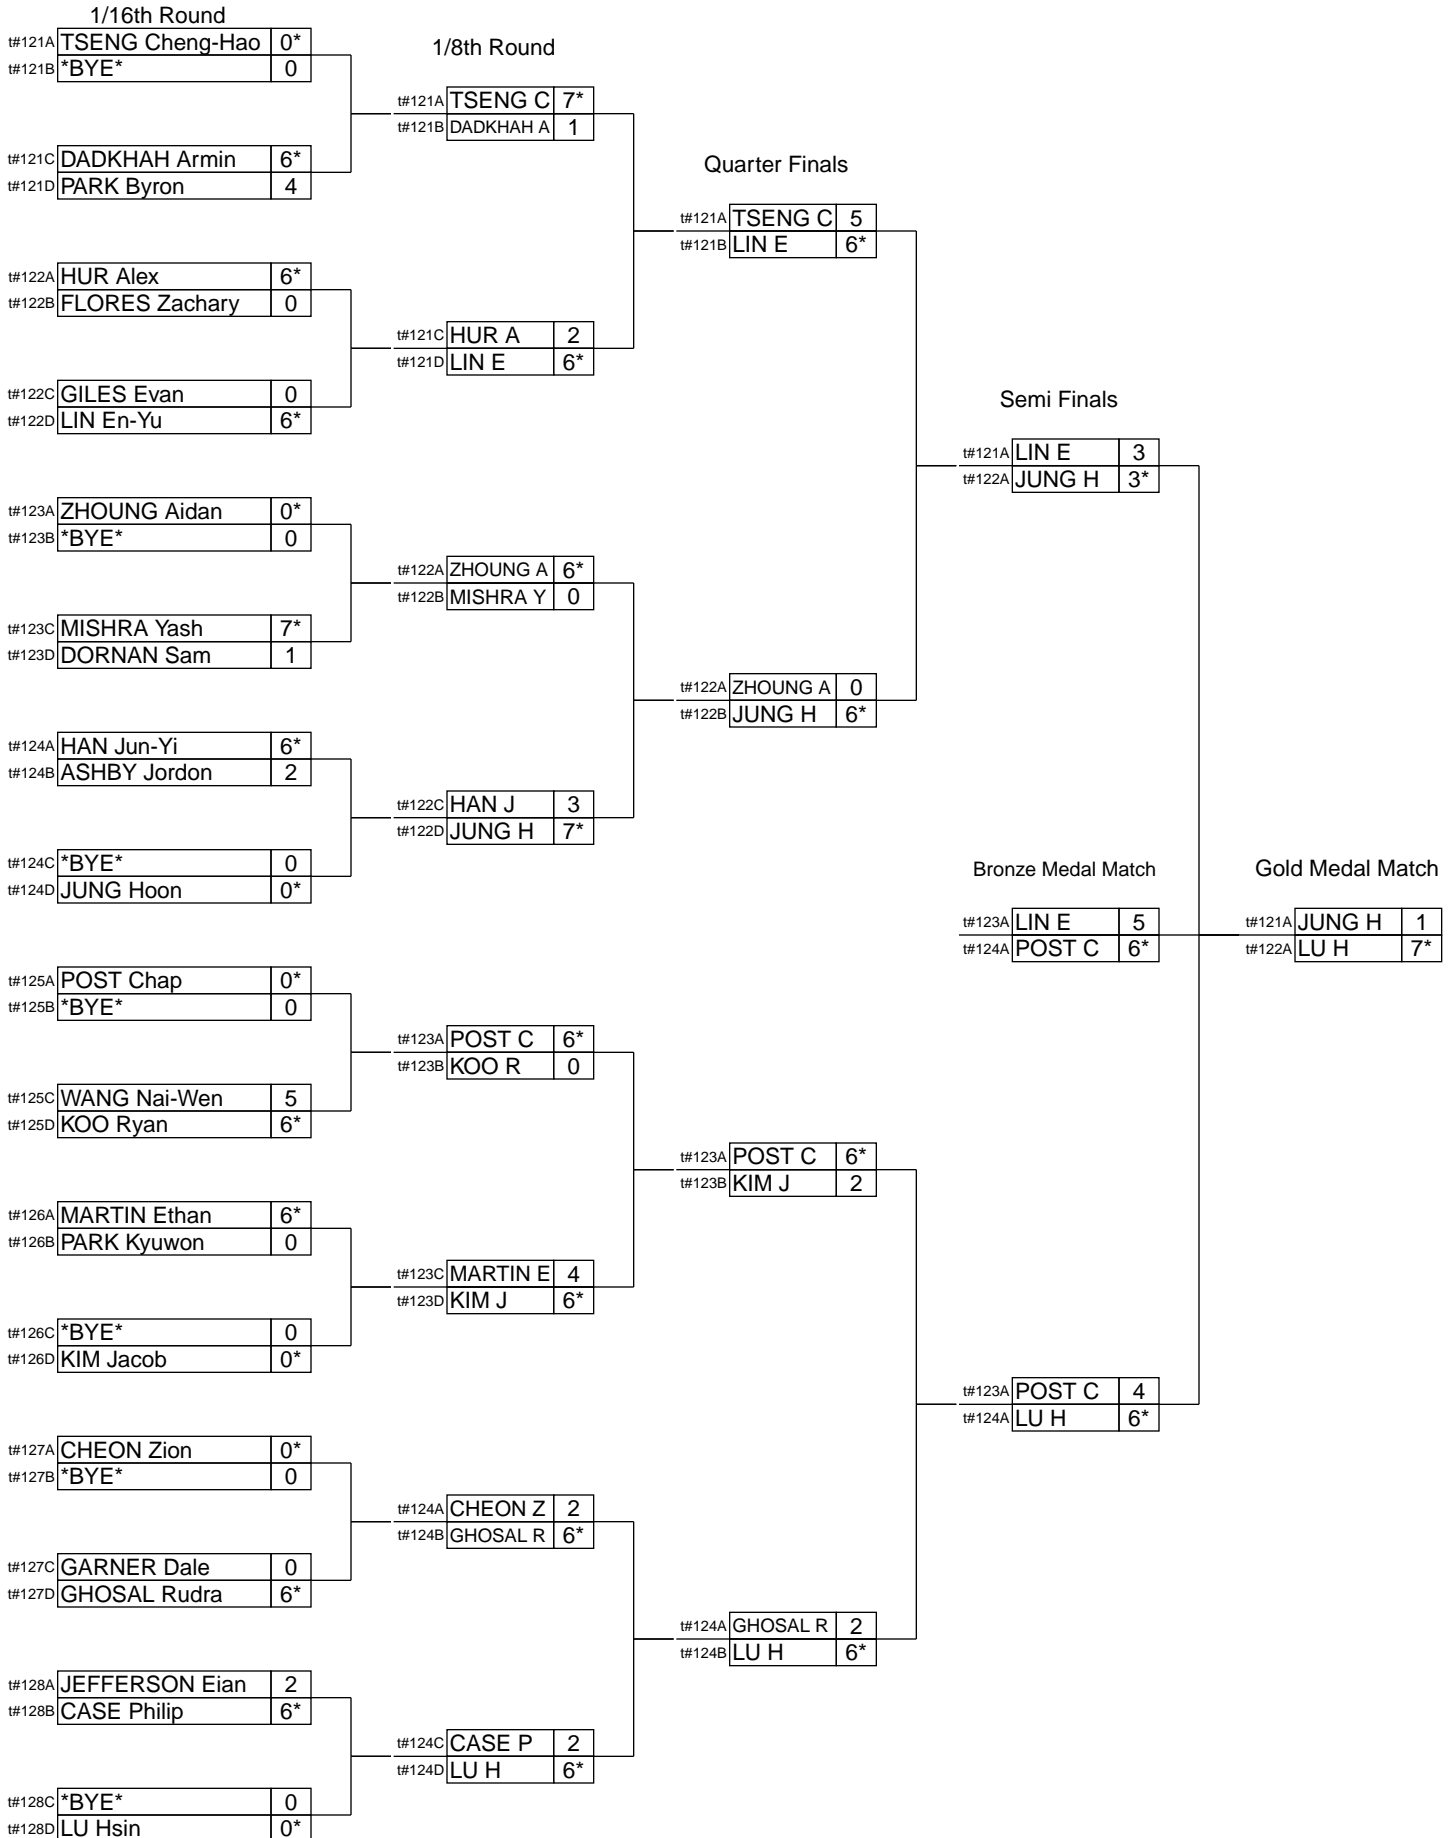

WRAL Soccer Center, Raleigh, NC

Jul 11, 2018 - Jul 16, 2018

2018 JOAD National Target Championships

WRAL Soccer Center, Raleigh, NC

Jul 11, 2018 - Jul 16, 2018

2018 JOAD National Target Championships

WRAL Soccer Center, Raleigh, NC