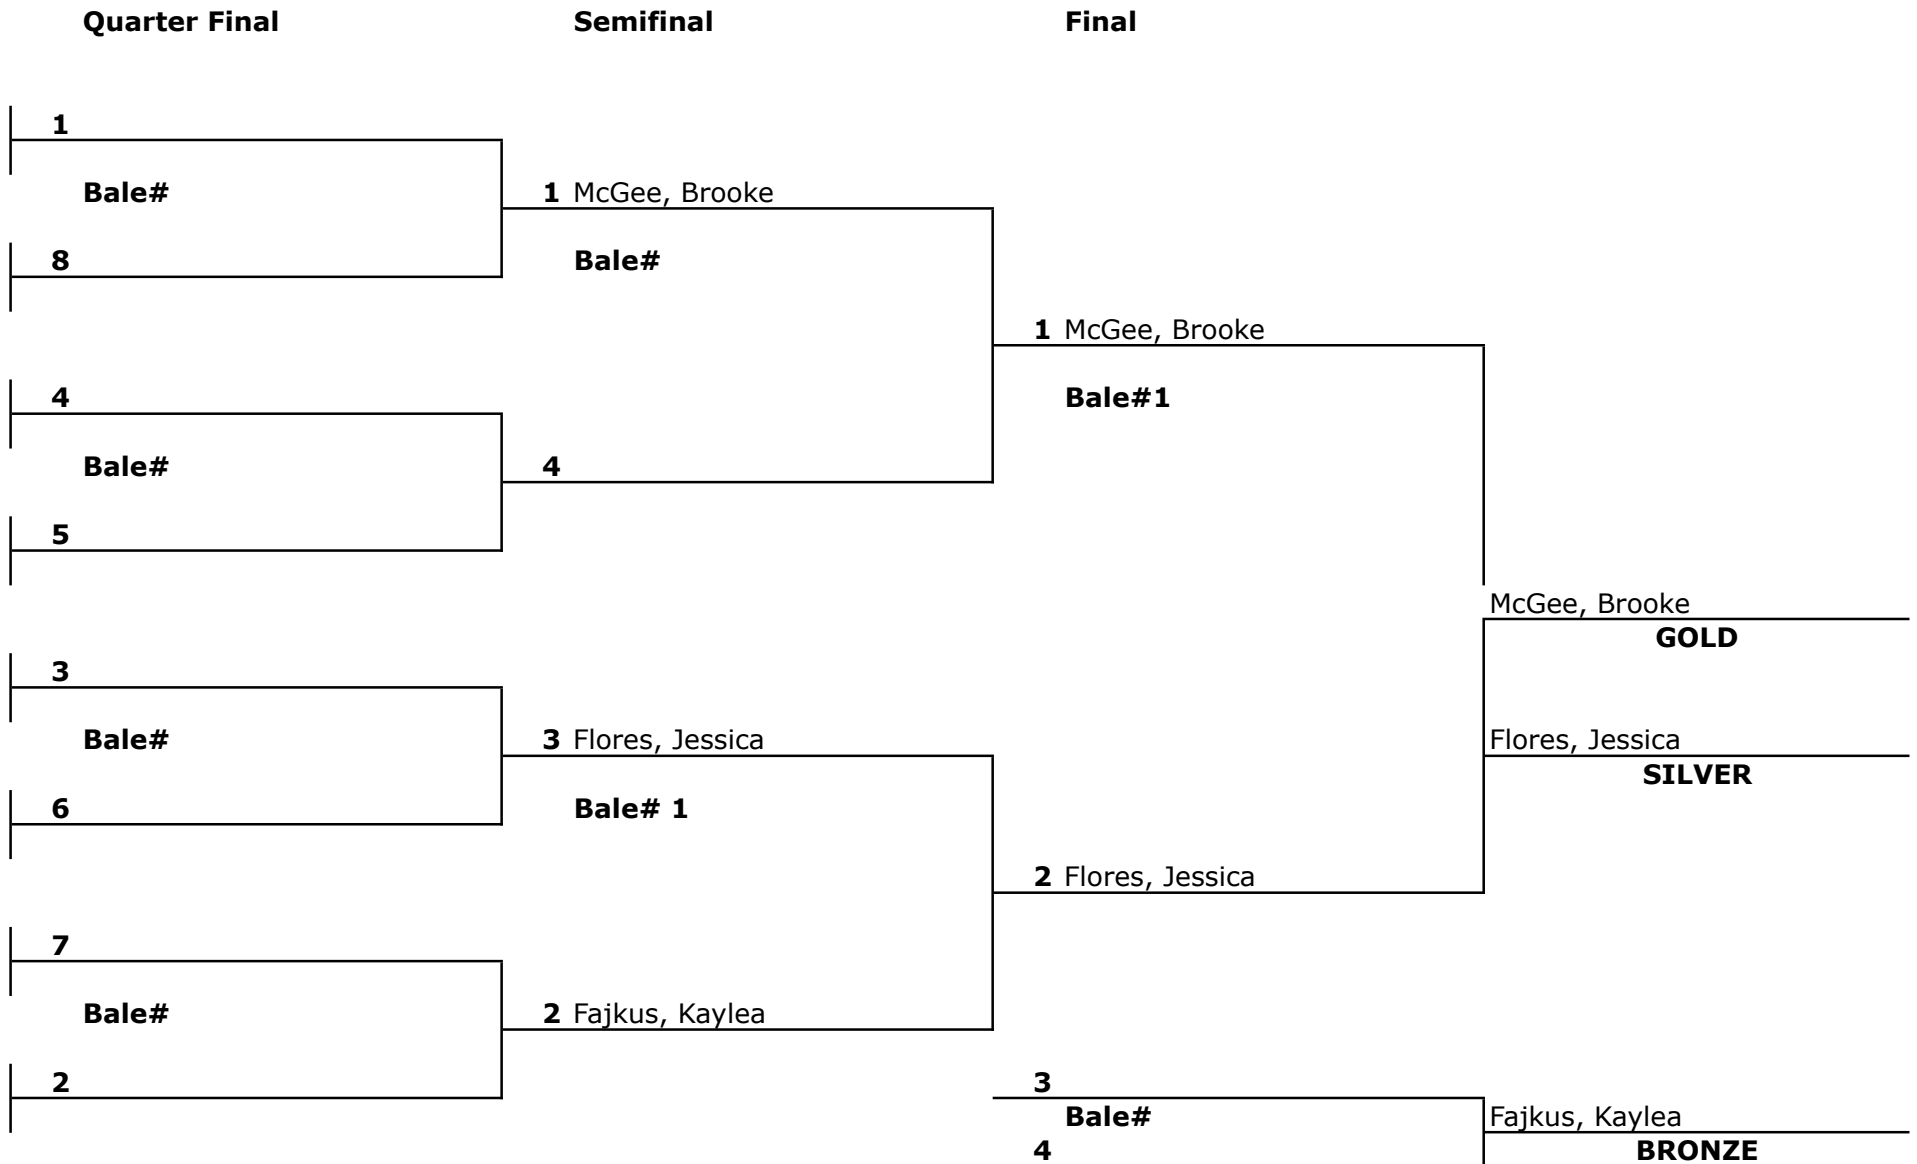

**2015 US ARCHERY COLLEGIATE SOUTH-CENTRAL REGIONAL CHAMPIONSHIPS
WOMEN'S COMPOUND ELIMINATION ROUND**