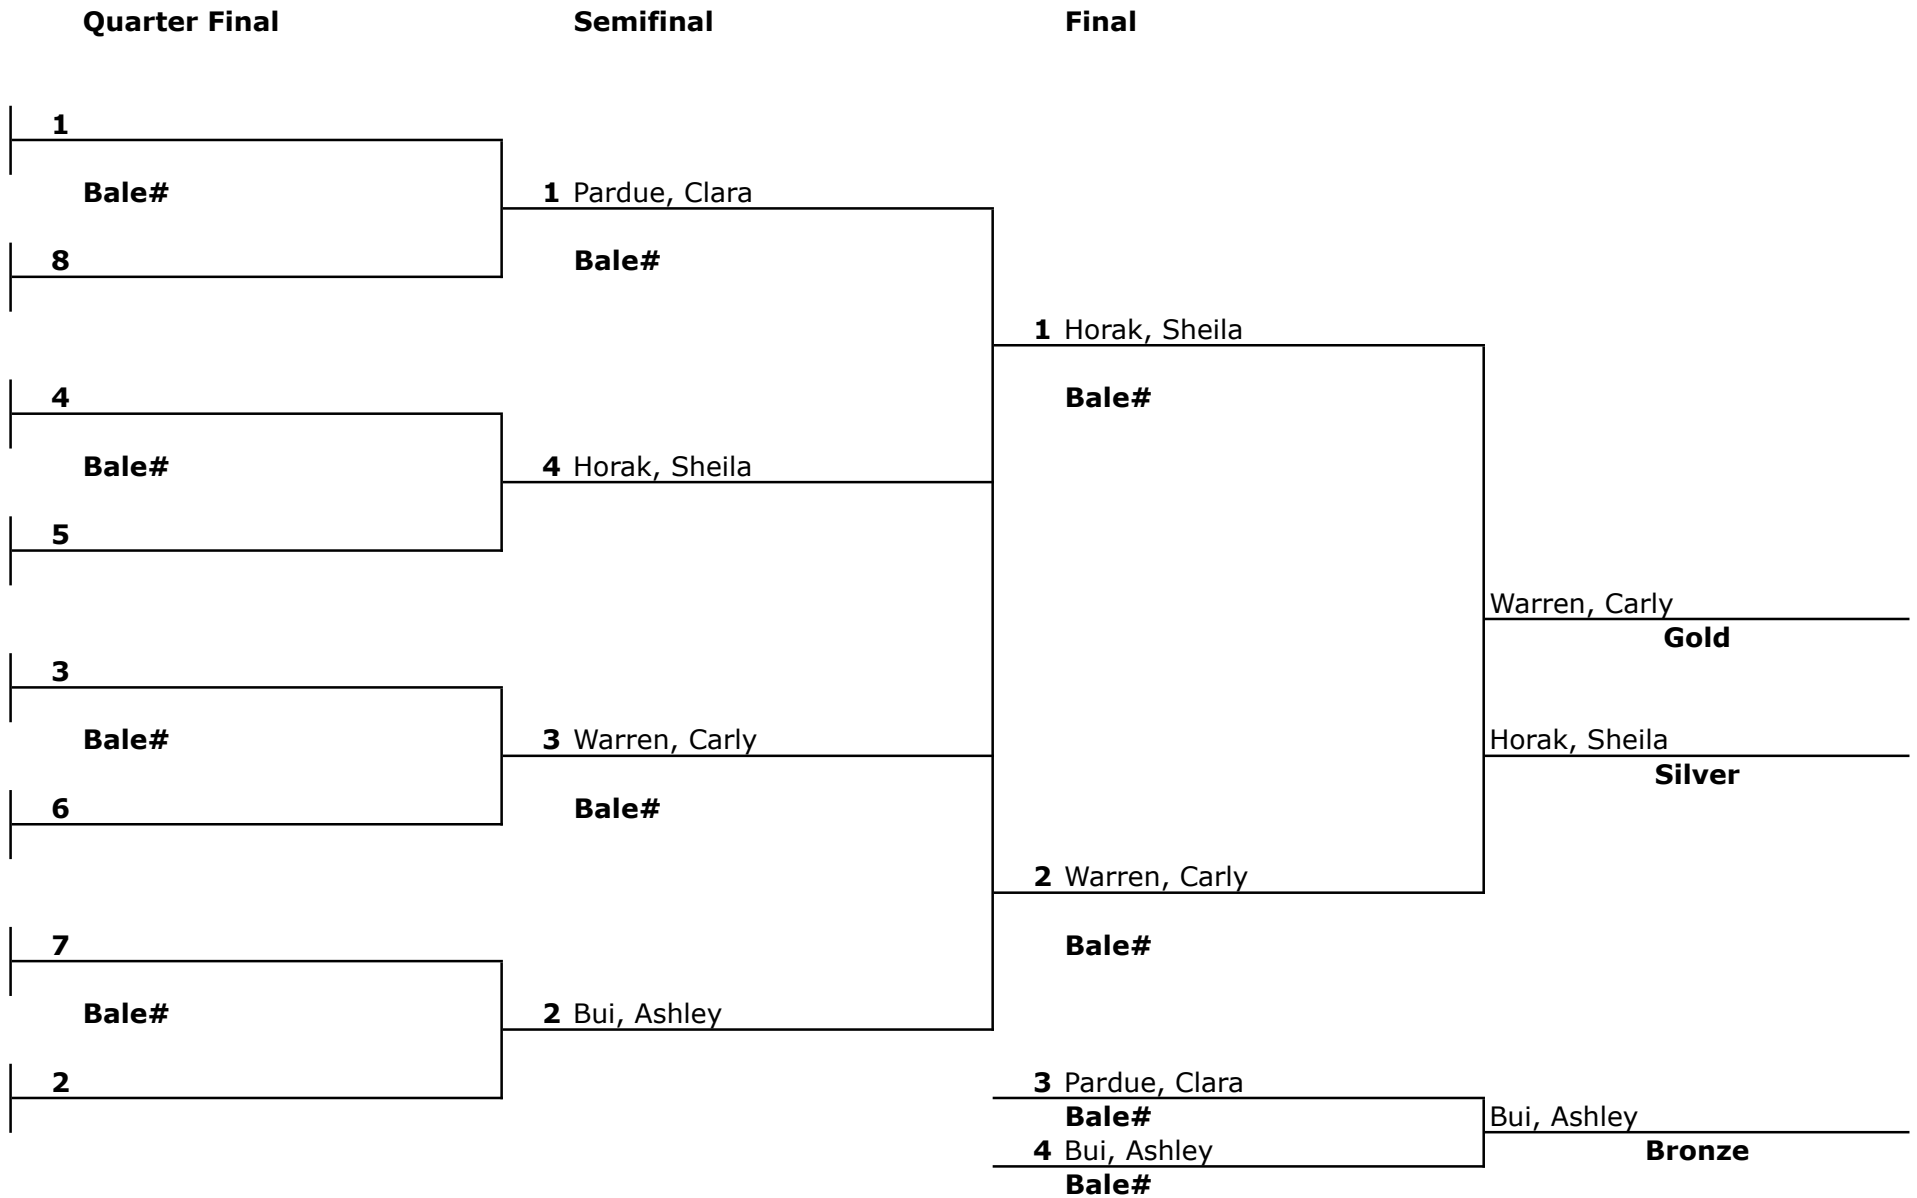

**2015 US ARCHERY COLLEGIATE SOUTH-CENTRAL REGIONAL CHAMPIONSHIPS
WOMEN'S BOWHUNTER ELIMINATION ROUND**