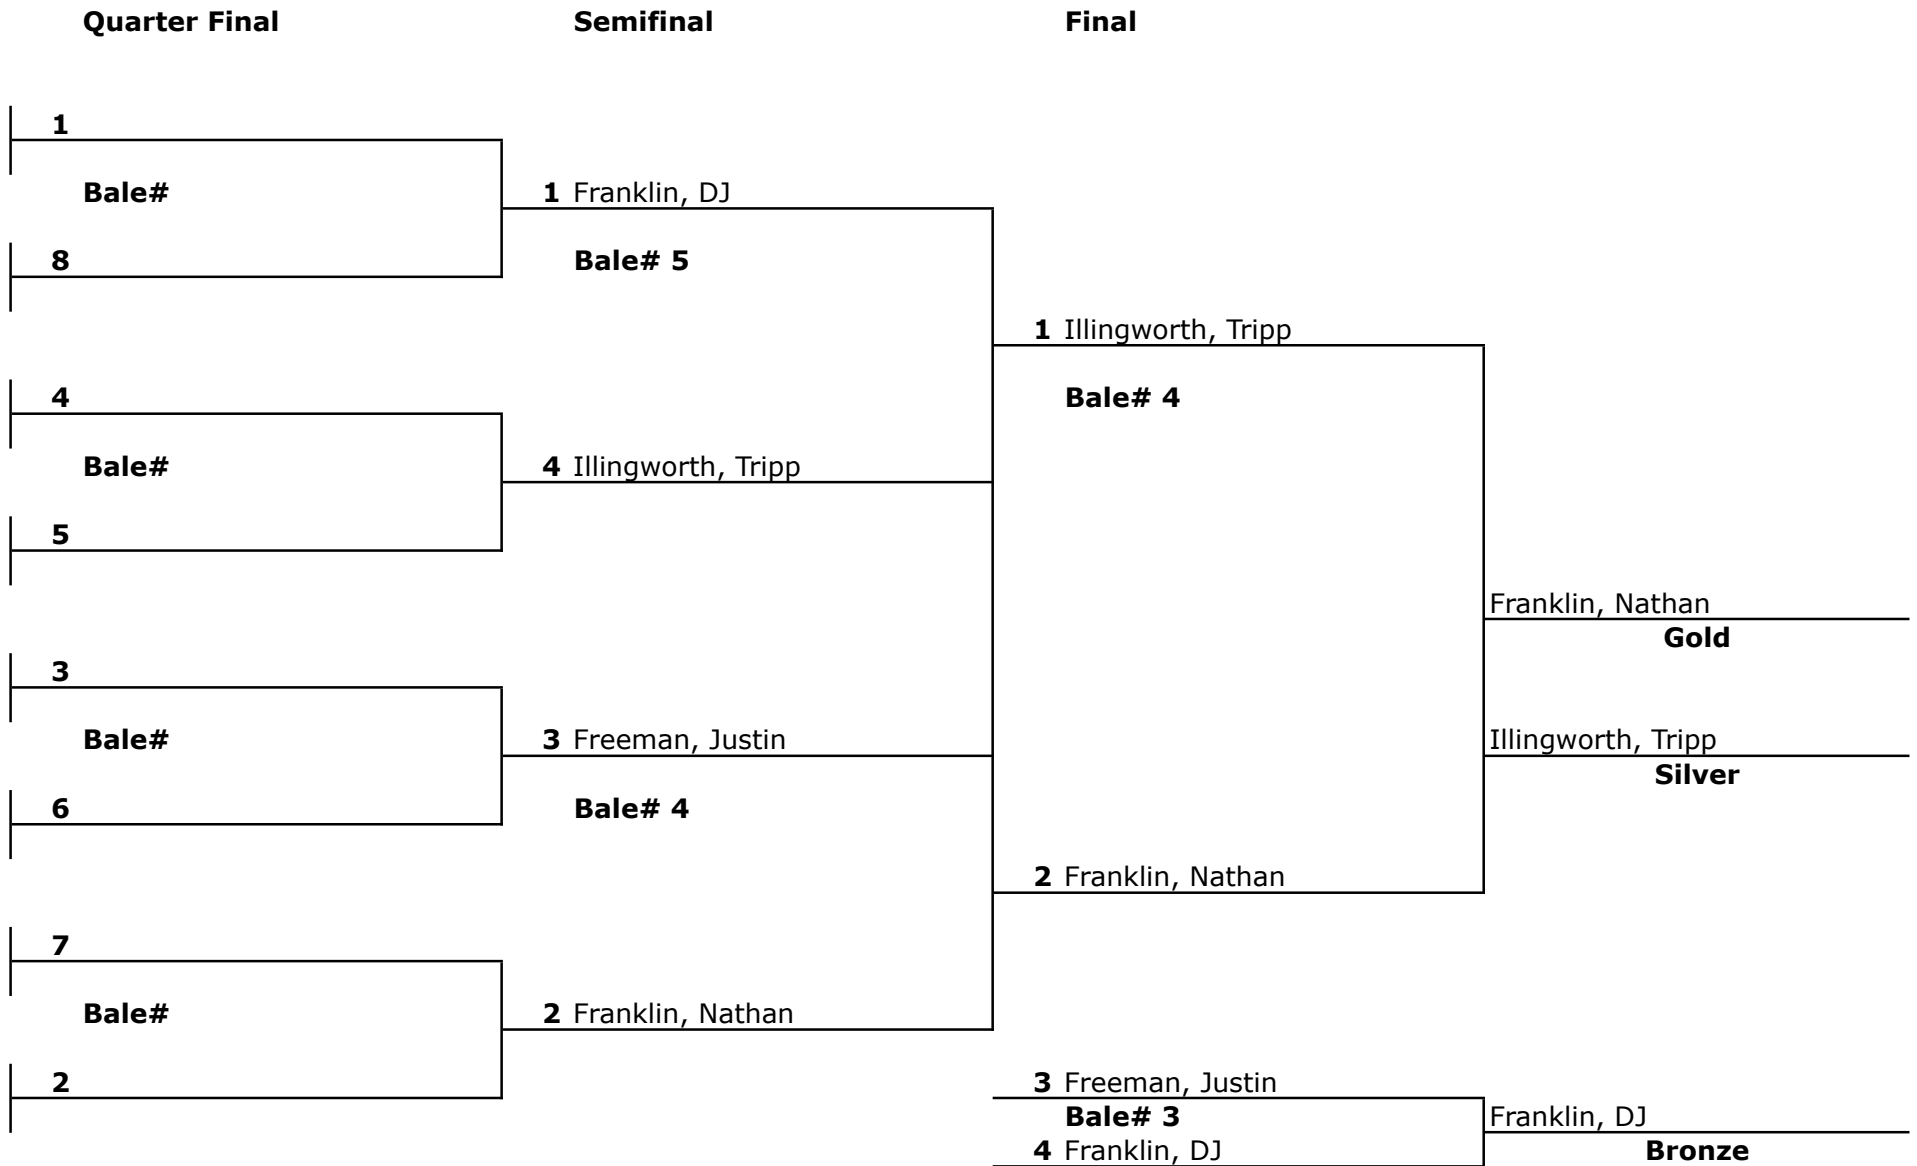

**2015 US ARCHERY COLLEGIATE SOUTH-CENTRAL REGIONAL CHAMPIONSHIPS
MEN'S COMPOUND ELIMINATION ROUND**