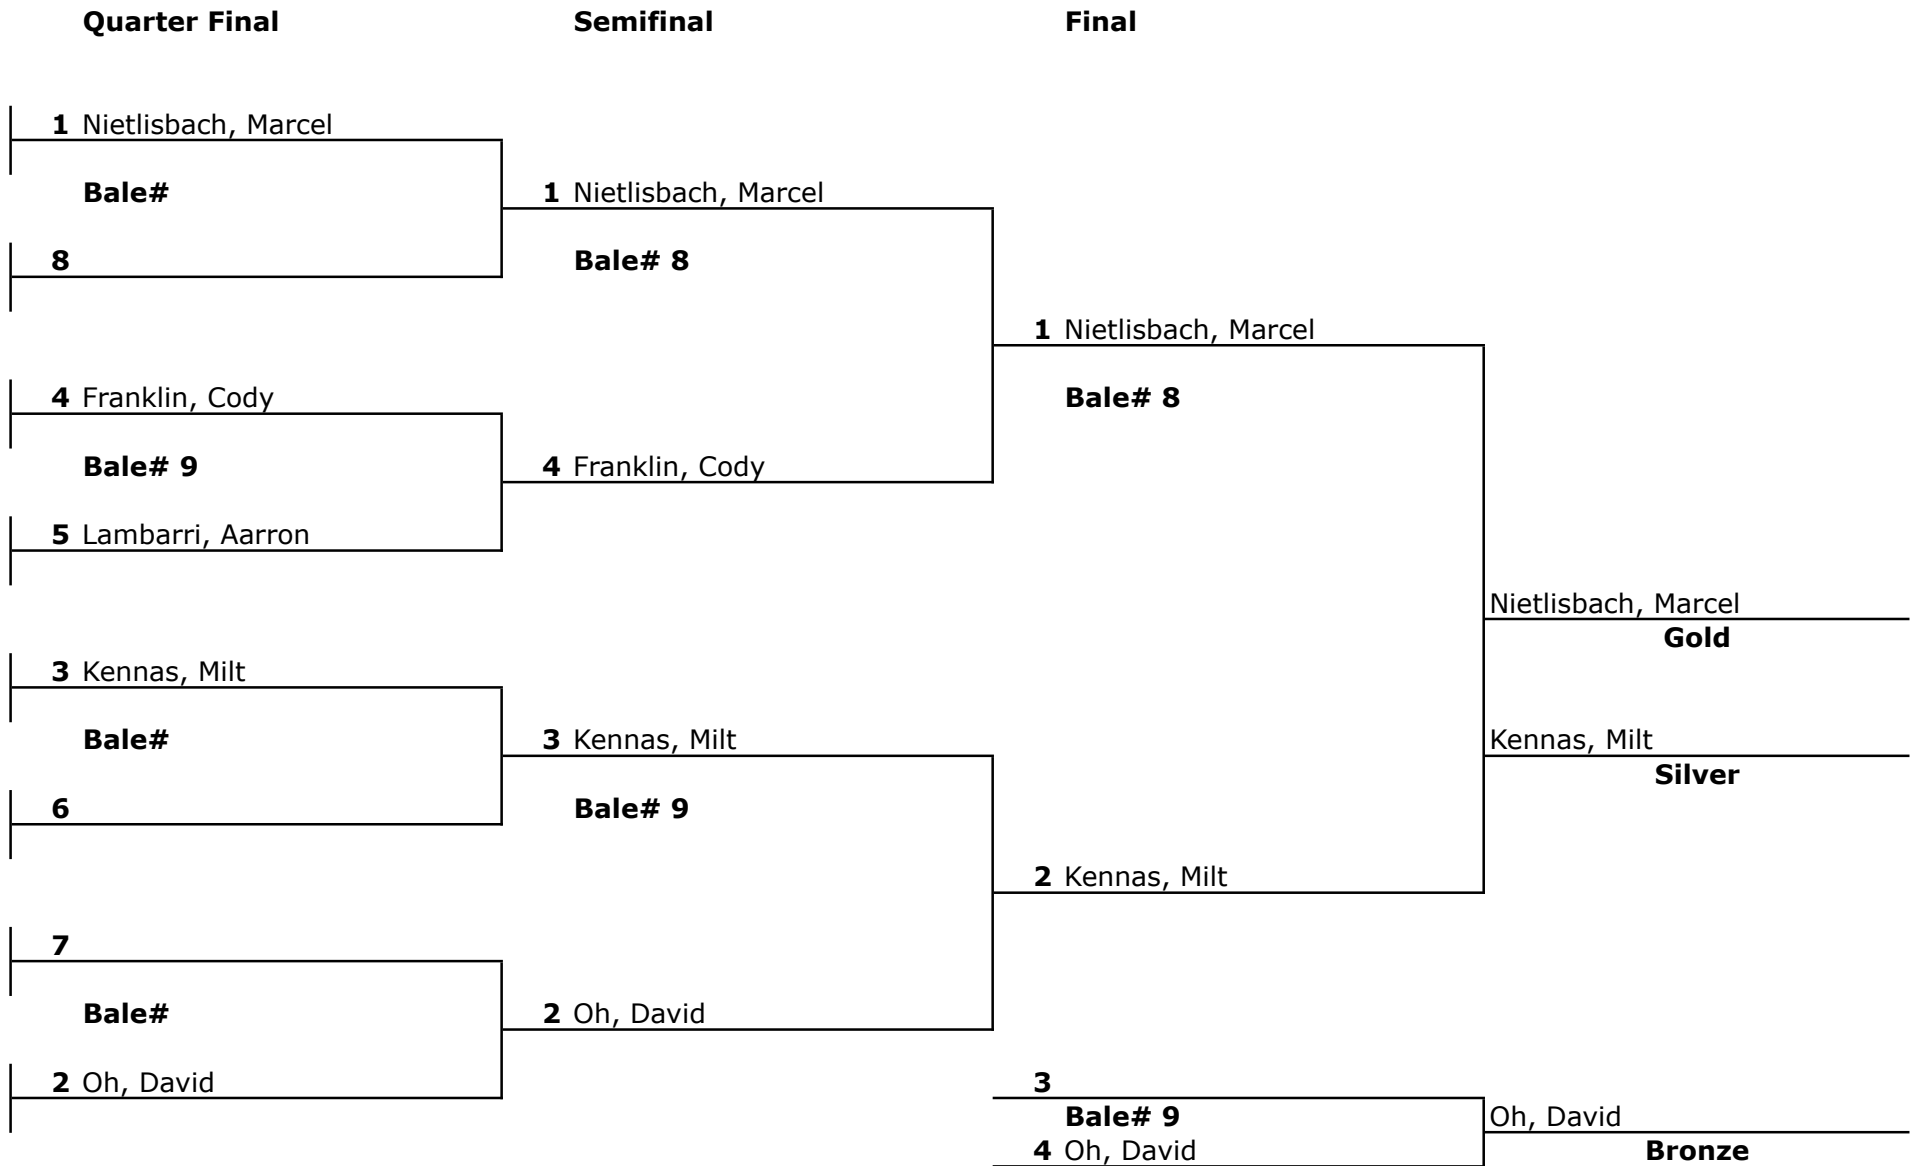

**2015 US ARCHERY COLLEGIATE SOUTH-CENTRAL REGIONAL CHAMPIONSHIPS
WOMEN'S RECURVE ELIMINATION ROUND**

**2015 US ARCHERY COLLEGIATE SOUTH-CENTRAL REGIONAL CHAMPIONSHIPS
MEN'S RECURVE ELIMINATION ROUND**