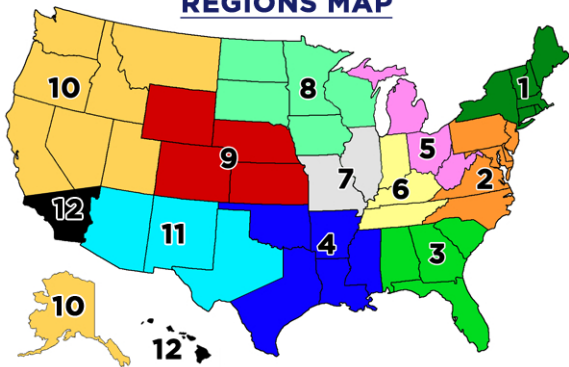

# USA DIVING REGIONS MAP

**Notes:**

- Region 4: Arkansas, Louisiana, Mississippi, Oklahoma and Texas (excluding the portion of the North Texas Association that is west of I-35) [for regional purposes, the Dallas/Fort Worth metro area is considered east of I-35].
- Region 10: Alaska, parts of California (Northern and Central California Associations), Idaho, Nevada (minus Clark County/Las Vegas), Montana, Oregon, Utah and Washington.
- Region 11: Arizona, New Mexico and a portion of the state of Texas (the portion of the North Texas Association that is west of I-35) [for regional purposes, the Dallas/Fort Worth metro area is considered east of I-35].
- Region 12: The portion of California that is in the Southern Pacific Association, Hawaii, and the portion of Nevada that is within Clark County (Las Vegas area).